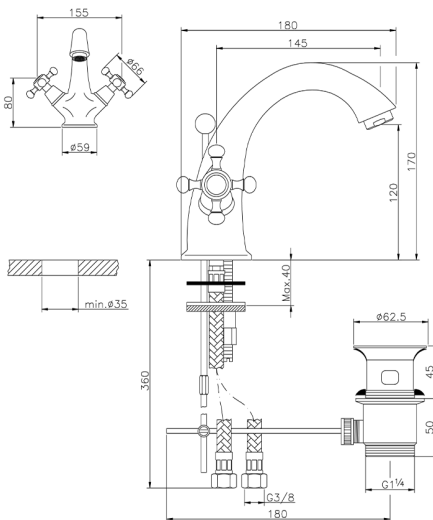

Washbasin mixer VICTORIAN_VT000510

MODEL **VT000510**

Washbasin mixer, with 1"1/4 automatic pop up waste, G.3/8" Stainless Steel Flexible

AVAILABLE FINISHINGS

-  **21** 21 Chrome
-  **27** 27 Old Bronze
-  **2A** 2A Satin Brushed Nickel
-  **2G** 2G Antique Gold

CHARACTERISTICS

Washbasin mixer VICTORIAN_VT000510

VT000510

<https://en.huberitalia.com/washbasin-mixer-victorian-vt000510>

2026-04-08