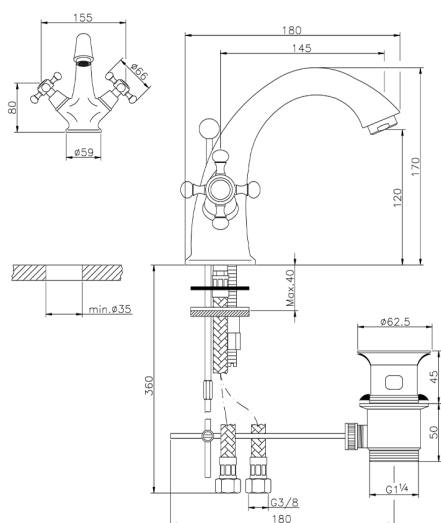

Washbasin mixer VICTORIAN_VT000510

MODEL **VT000510**

Washbasin mixer, with 1"1/4 automatic pop up waste, G.3/8" Stainless Steel Flexible

AVAILABLE FINISHINGS

-  **21** 21 Chrome
-  **27** 27 Old Bronze
-  **2A** 2A Satin Brushed Nickel
-  **2G** 2G Antique Gold

CHARACTERISTICS

Washbasin mixer VICTORIAN_VT000510

VT000510

<https://en.huberitalia.com/washbasin-mixer-victorian-vt000510>

2026-06-26