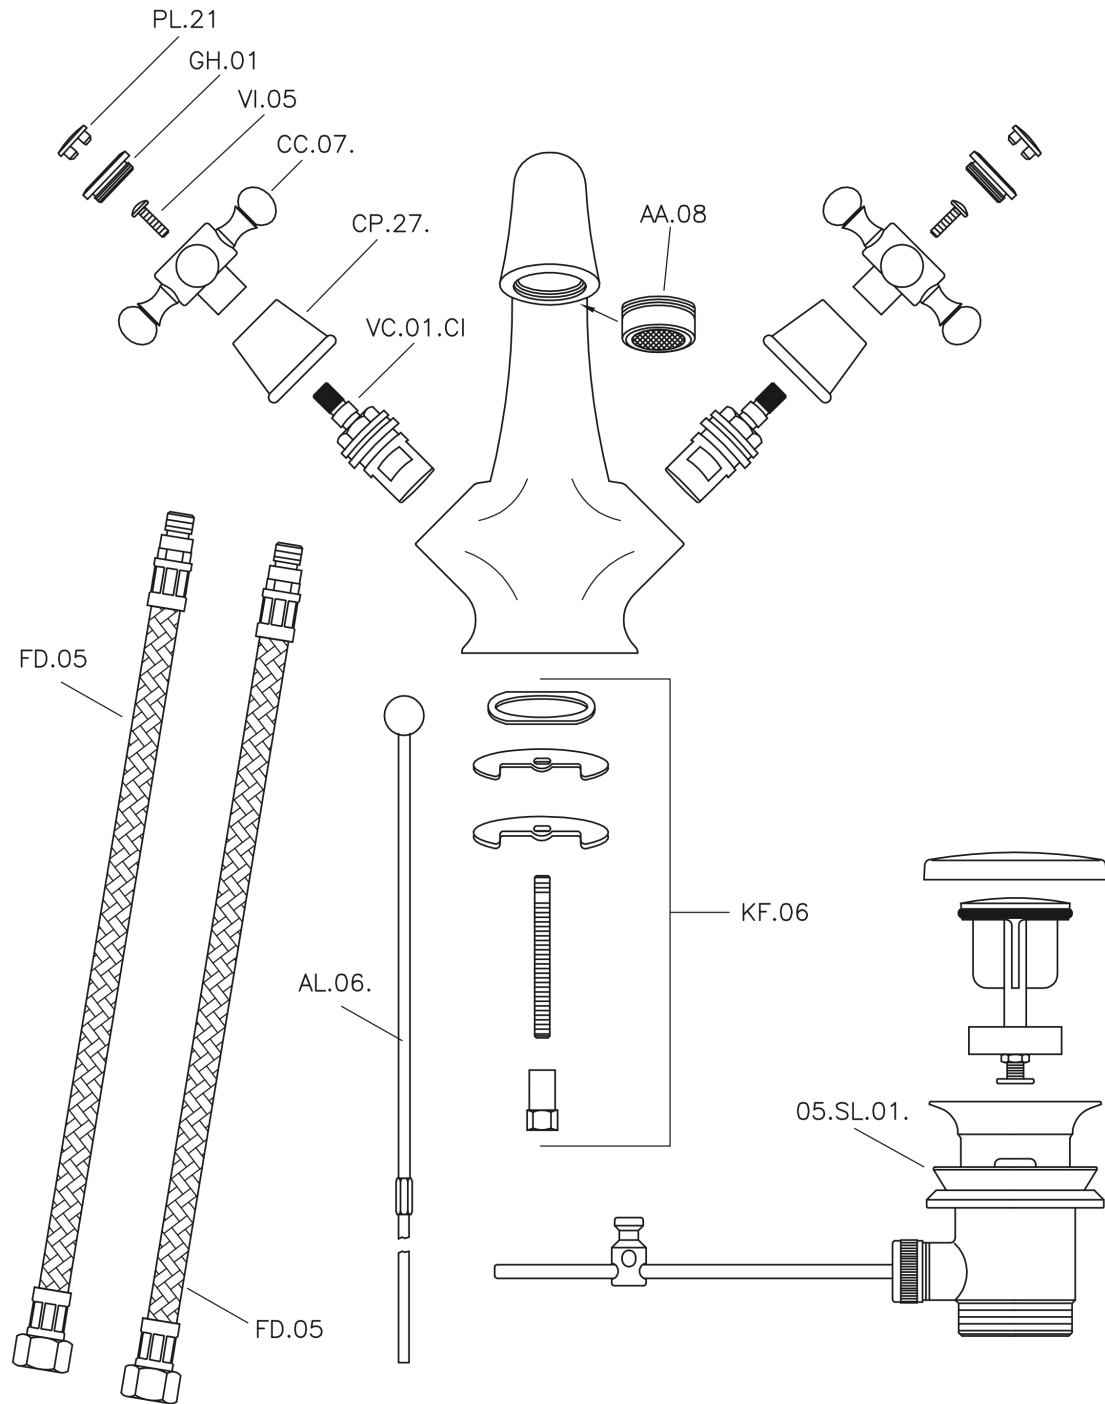

Washbasin mixer VICTORIAN_VT000510

MODEL **VT000510**

Washbasin mixer, with 1"1/4 automatic pop up waste, G.3/8" Stainless Steel Flexible

AVAILABLE FINISHINGS

-  **21** 21 Chrome
-  **27** 27 Old Bronze
-  **2A** 2A Satin Brushed Nickel
-  **2G** 2G Antique Gold

CHARACTERISTICS

Washbasin mixer VICTORIAN_VT000510

VT000510

<https://en.huberitalia.com/washbasin-mixer-victorian-vt000510>

2026-06-26