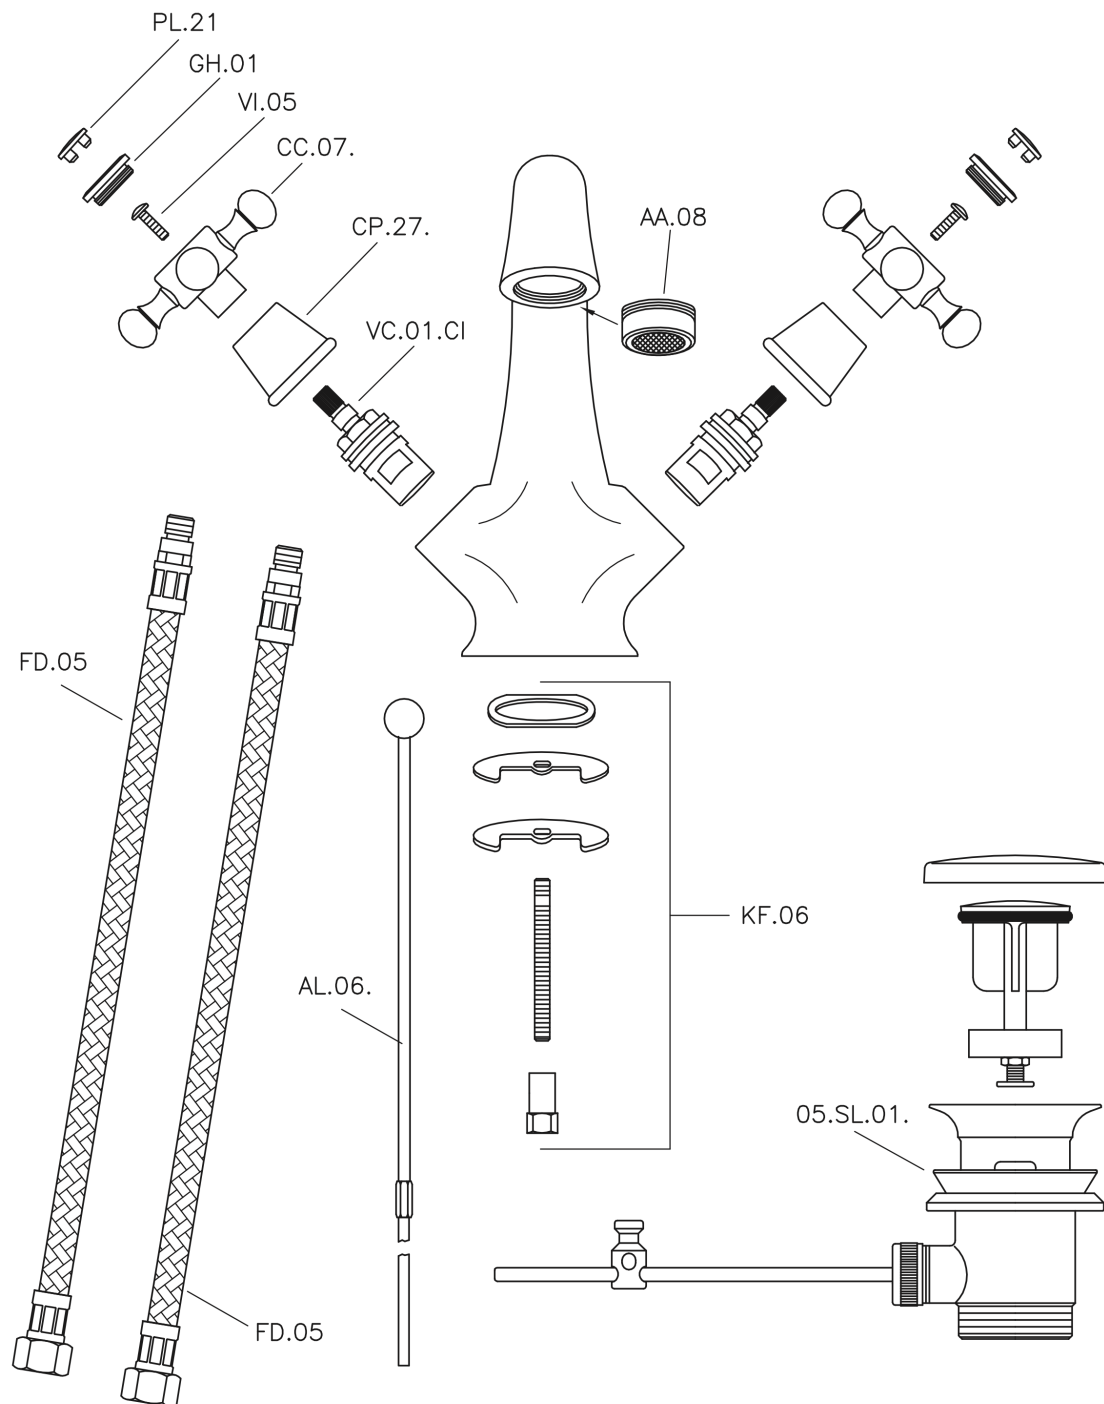

Washbasin mixer VICTORIAN_VT000510

MODEL **VT000510**

Washbasin mixer, with 1"1/4 automatic pop up waste, G.3/8" Stainless Steel Flexible

AVAILABLE FINISHINGS

-  **21** 21 Chrome
-  **27** 27 Old Bronze
-  **2A** 2A Satin Brushed Nickel
-  **2G** 2G Antique Gold

CHARACTERISTICS

Washbasin mixer VICTORIAN_VT000510

VT000510

<https://en.huberitalia.com/washbasin-mixer-victorian-vt000510>

2026-04-08