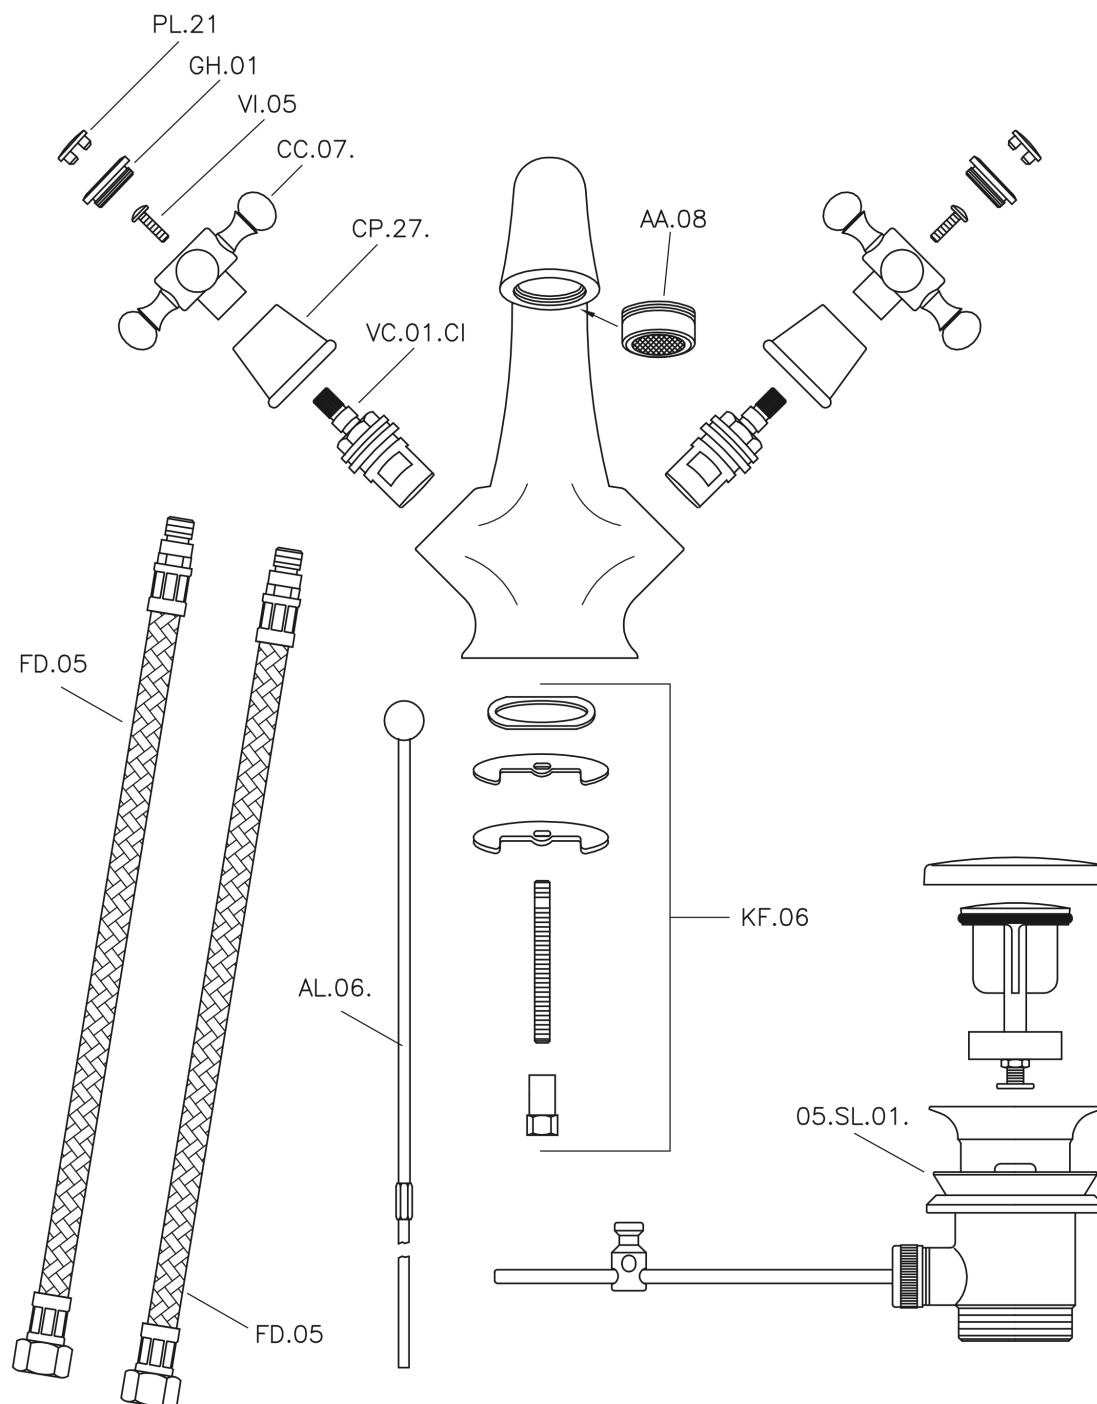

## Washbasin mixer VICTORIAN\_VT000510

MODEL **VT000510**

Washbasin mixer, with 1"1/4 automatic pop up waste, G.3/8" Stainless Steel Flexible

## Washbasin mixer VICTORIAN\_VT000510

VT000510

<https://en.huberitalia.com/washbasin-mixer-victorian-vt000510>

2026-04-30