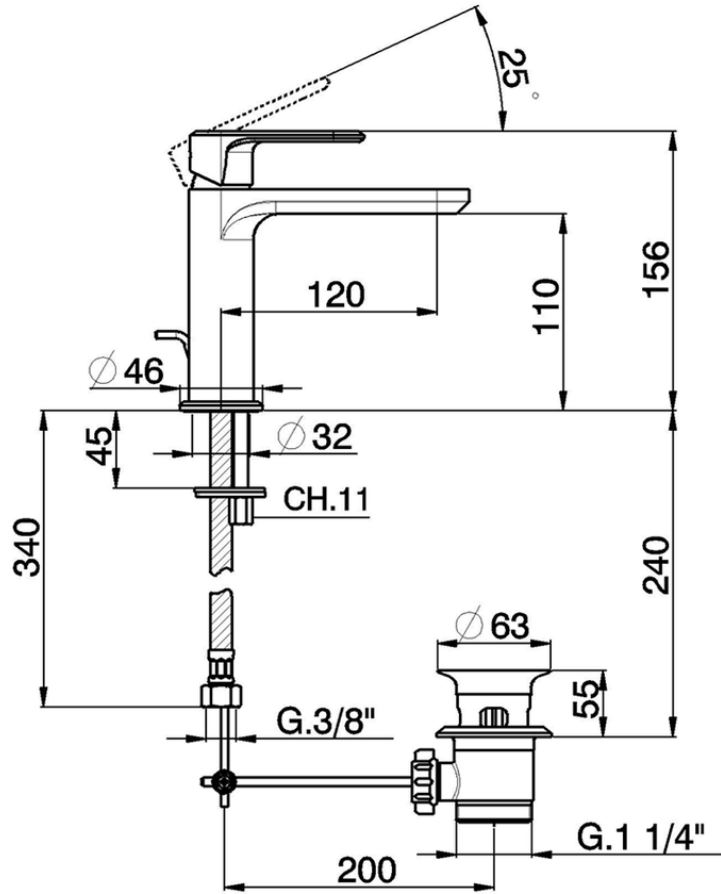

Single lever washbasin mixer LEVITY_LY000510

LY000510

<https://en.huberitalia.com/single-lever-washbasin-mixer-levity-ly000510>

2026-05-15