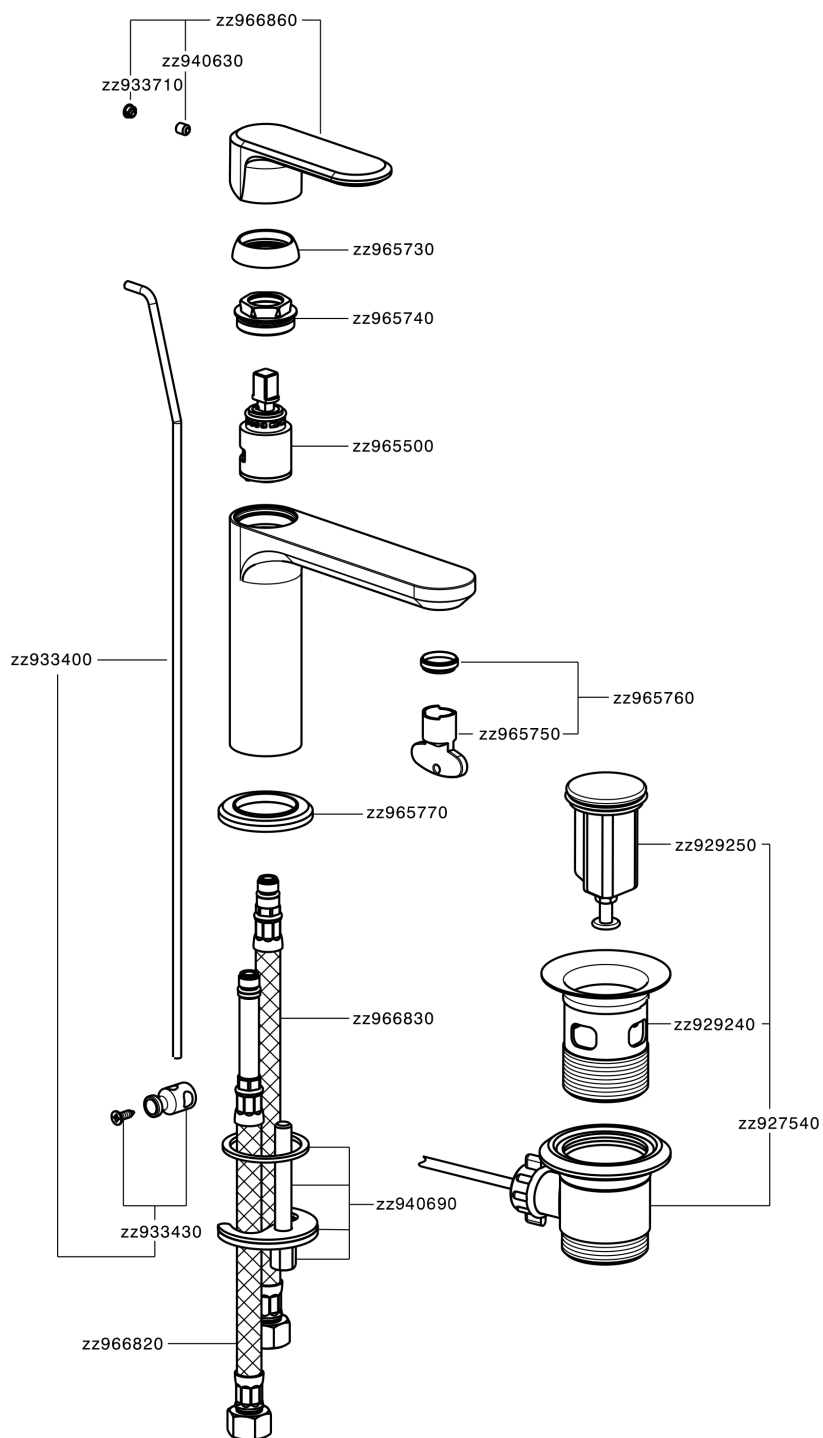

## Single lever washbasin mixer LEVITY\_LY000510

LY000510

<https://en.huberitalia.com/single-lever-washbasin-mixer-levity-ly000510>

2026-04-08