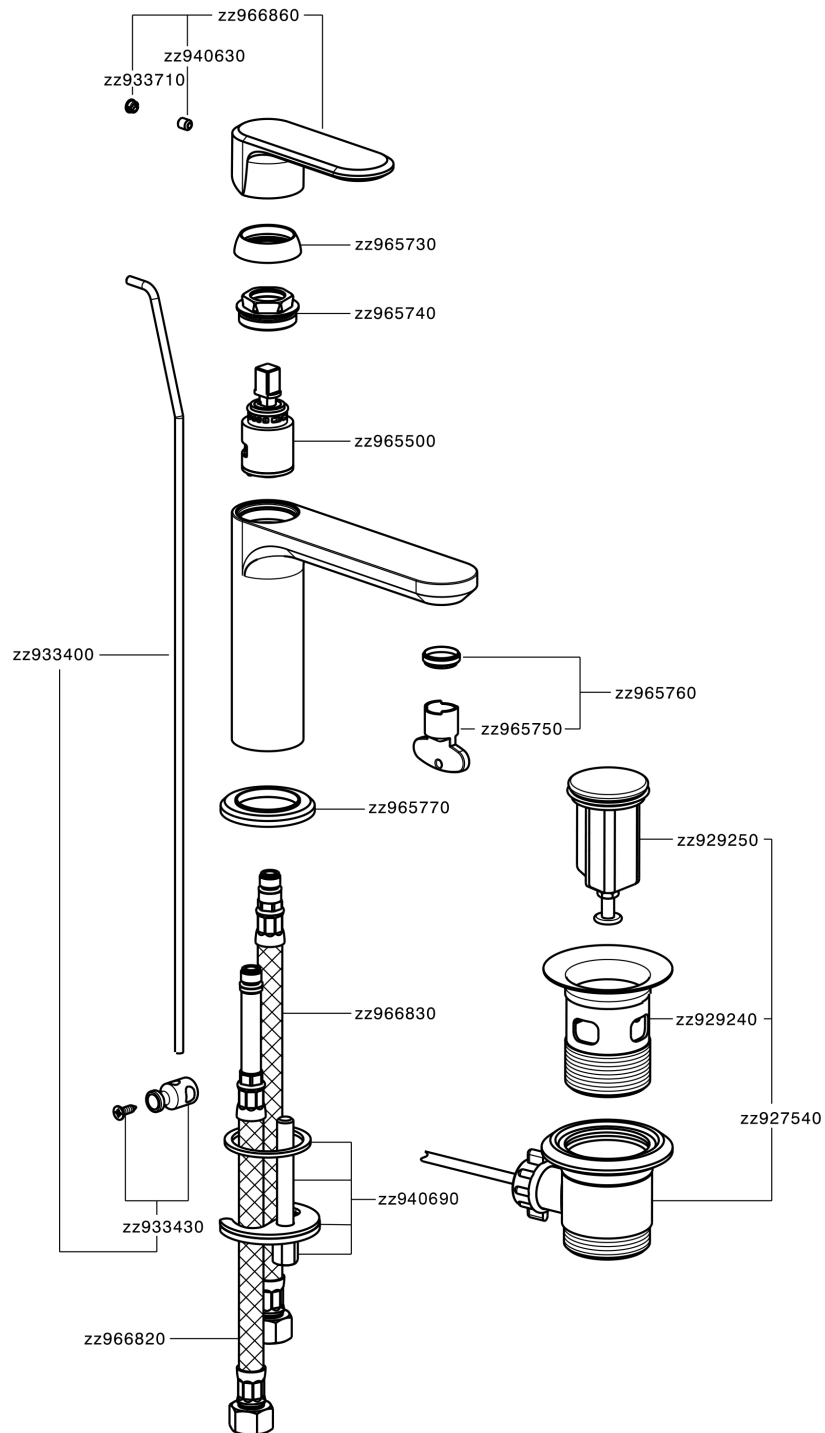

## Single lever washbasin mixer LEVITY\_LY000510

LY000510

<https://en.huberitalia.com/single-lever-washbasin-mixer-levity-ly000510>

2026-05-15