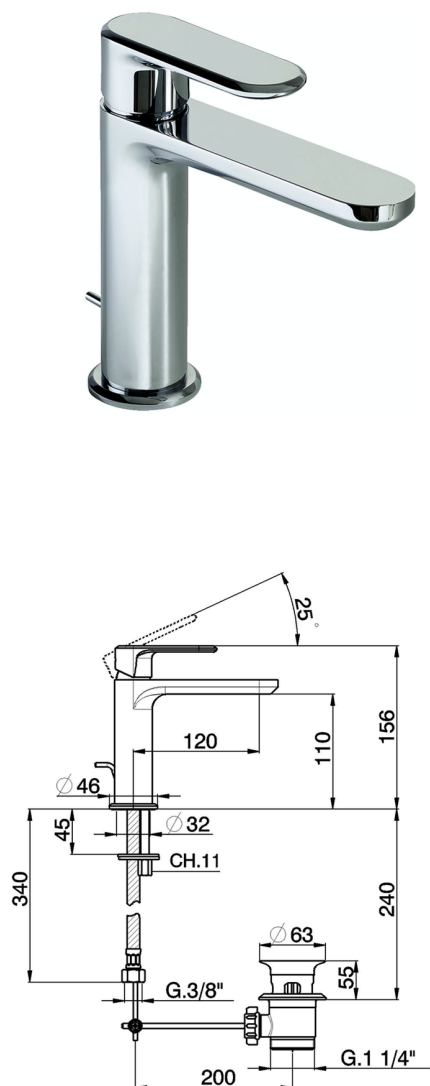

Single lever washbasin mixer LEVITY_LY000510

MODEL **LY000510**

Single lever washbasin mixer, with 1"1/4 automatic pop up waste, G.3/8" stainless steel flexible hoses

AVAILABLE FINISHINGS

-  **21** 21 Chrome
-  **2B** 2B Polished Nickel
-  **2F** 2F Brushed Nickel
-  **40** 40 Matt Black
-  **4Q** 4Q Matt White

CHARACTERISTICS

Cartridge Spare Parts **ZZ96550000**

25 mm Cartridge

Single lever washbasin mixer LEVITY_LY000510

LY000510

<https://en.huberitalia.com/single-lever-washbasin-mixer-levity-ly000510>

2026-04-08