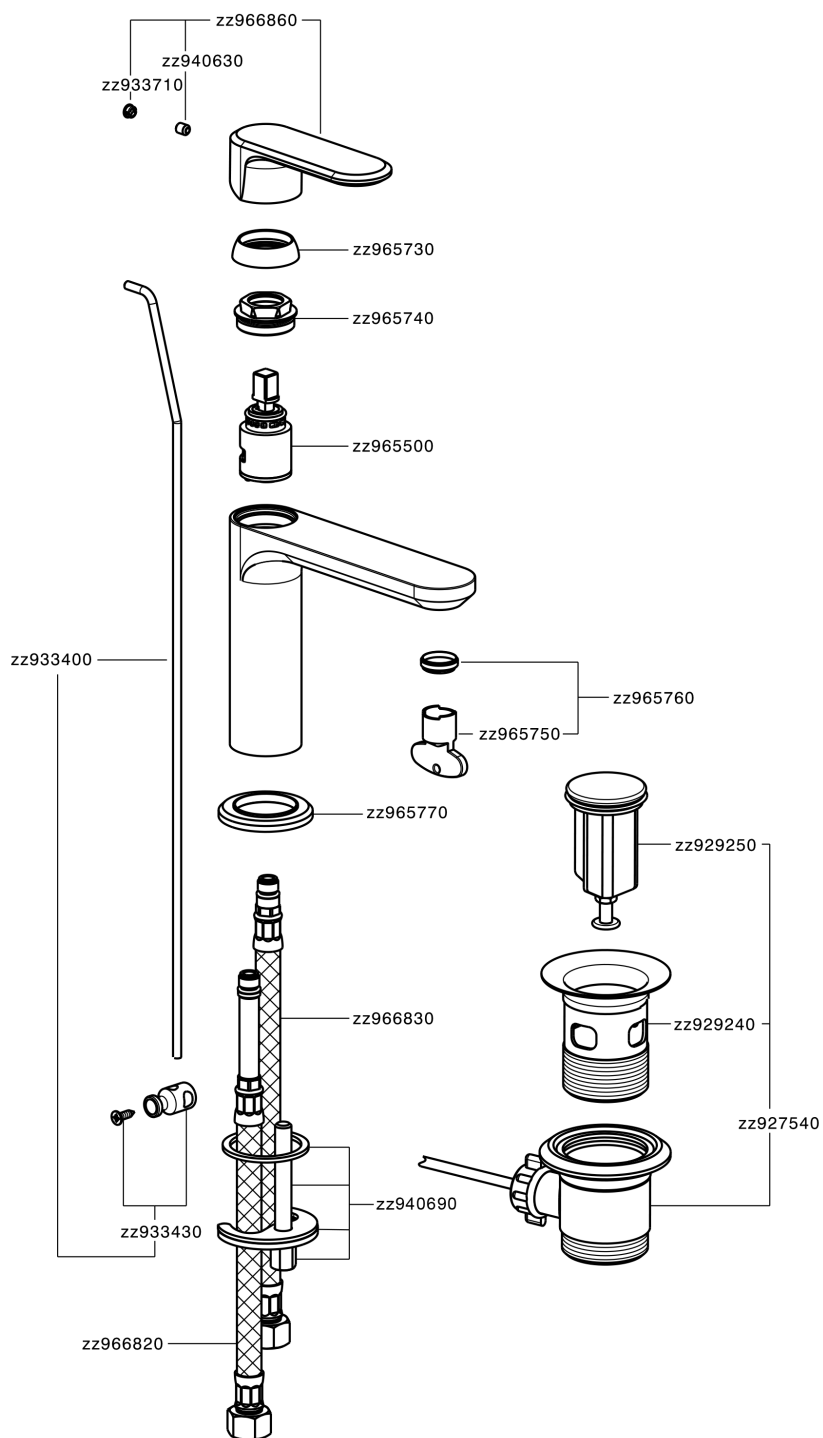

Single lever washbasin mixer LEVITY_LY000510

MODEL **LY000510**

Single lever washbasin mixer, with 1"1/4 automatic pop up waste, G.3/8" stainless steel flexible hoses

AVAILABLE FINISHINGS

-  **21** 21 Chrome
-  **2B** 2B Polished Nickel
-  **2F** 2F Brushed Nickel
-  **40** 40 Matt Black
-  **4Q** 4Q Matt White

CHARACTERISTICS

Cartridge Spare Parts **ZZ96550000**

25 mm Cartridge

Single lever washbasin mixer LEVITY_LY000510

LY000510

<https://en.huberitalia.com/single-lever-washbasin-mixer-levity-ly000510>

2026-04-08