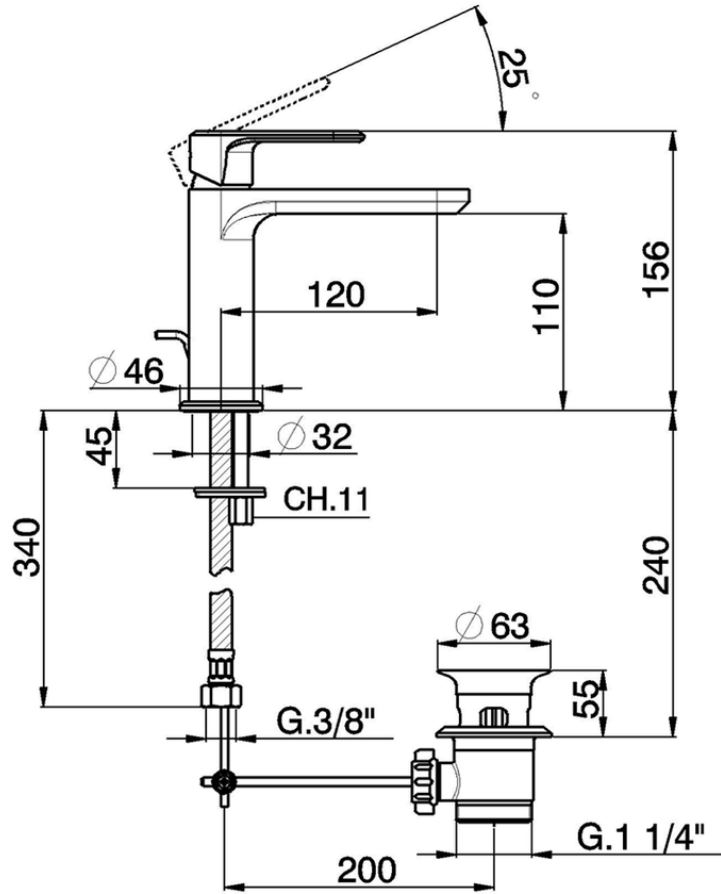

Single lever washbasin mixer LEVITY_LY000510

LY000510

<https://en.huberitalia.com/single-lever-washbasin-mixer-levity-ly000510>

2026-04-09