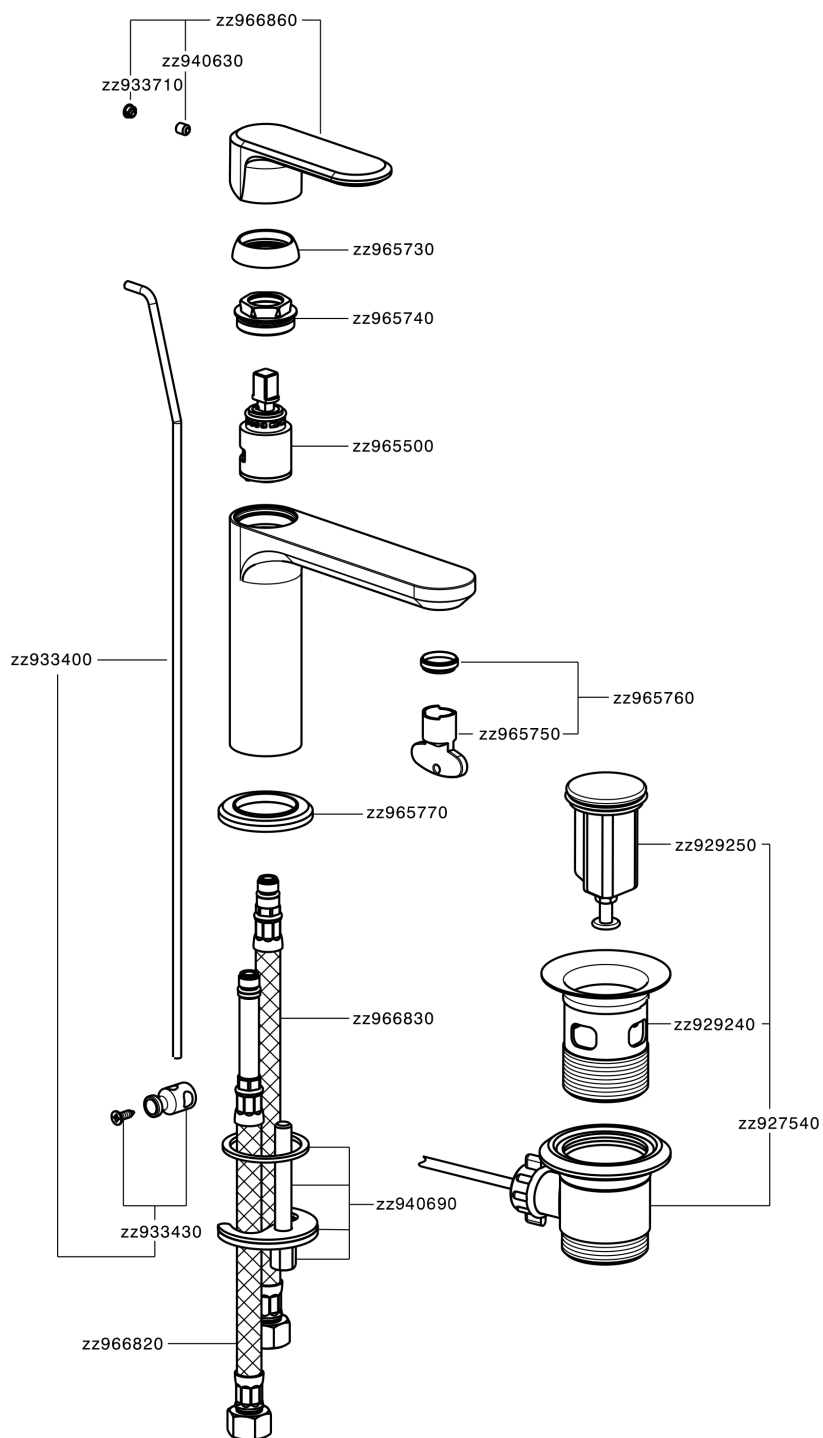

Single lever washbasin mixer LEVITY_LY000510

LY000510

<https://en.huberitalia.com/single-lever-washbasin-mixer-levity-ly000510>

2026-04-09