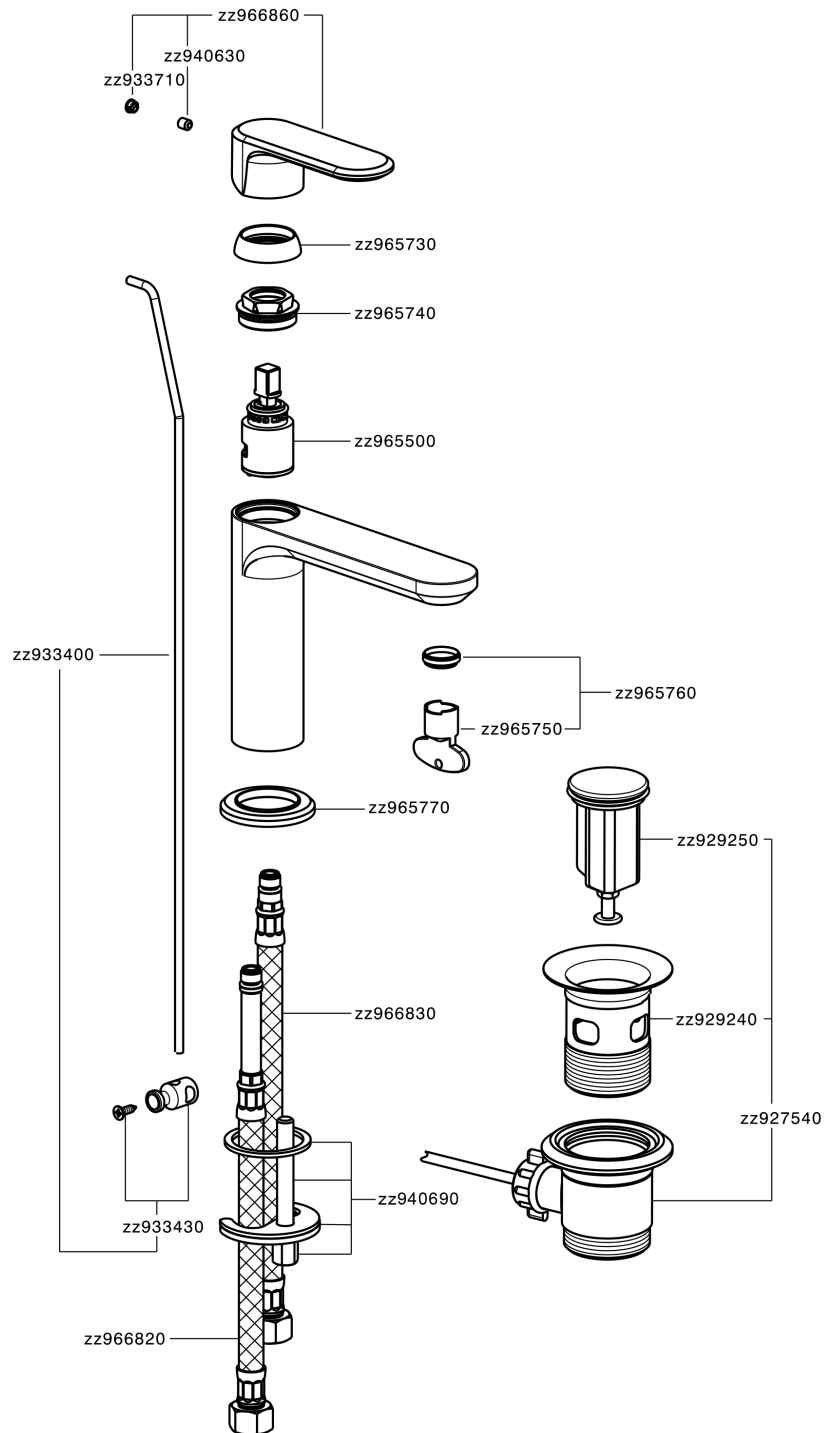

Single lever washbasin mixer LEVITY_LY000510

MODEL **LY000510**

Single lever washbasin mixer, with 1"1/4 automatic pop up waste, G.3/8" stainless steel flexible hoses

AVAILABLE FINISHINGS

-  **21** 21 Chrome
-  **2B** 2B Polished Nickel
-  **2F** 2F Brushed Nickel
-  **40** 40 Matt Black
-  **4Q** 4Q Matt White

CHARACTERISTICS

Cartridge Spare Parts **ZZ96550000**

25 mm Cartridge

Single lever washbasin mixer LEVITY_LY000510

LY000510

<https://en.huberitalia.com/single-lever-washbasin-mixer-levity-ly000510>

2026-05-15