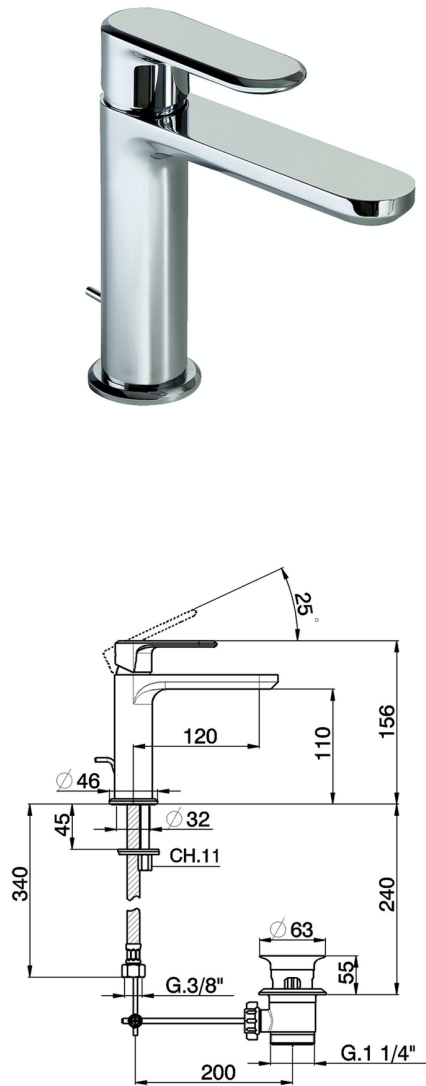

Single lever washbasin mixer LEVITY_LY000510

MODEL **LY000510**

Single lever washbasin mixer, with 1"1/4 automatic pop up waste, G.3/8" stainless steel flexible hoses

AVAILABLE FINISHINGS

-  **21** 21 Chrome
-  **2B** 2B Polished Nickel
-  **2F** 2F Brushed Nickel
-  **40** 40 Matt Black
-  **4Q** 4Q Matt White

CHARACTERISTICS

Cartridge Spare Parts **ZZ96550000**

25 mm Cartridge

Single lever washbasin mixer LEVITY_LY000510

LY000510

<https://en.huberitalia.com/single-lever-washbasin-mixer-levity-ly000510>

2026-05-15