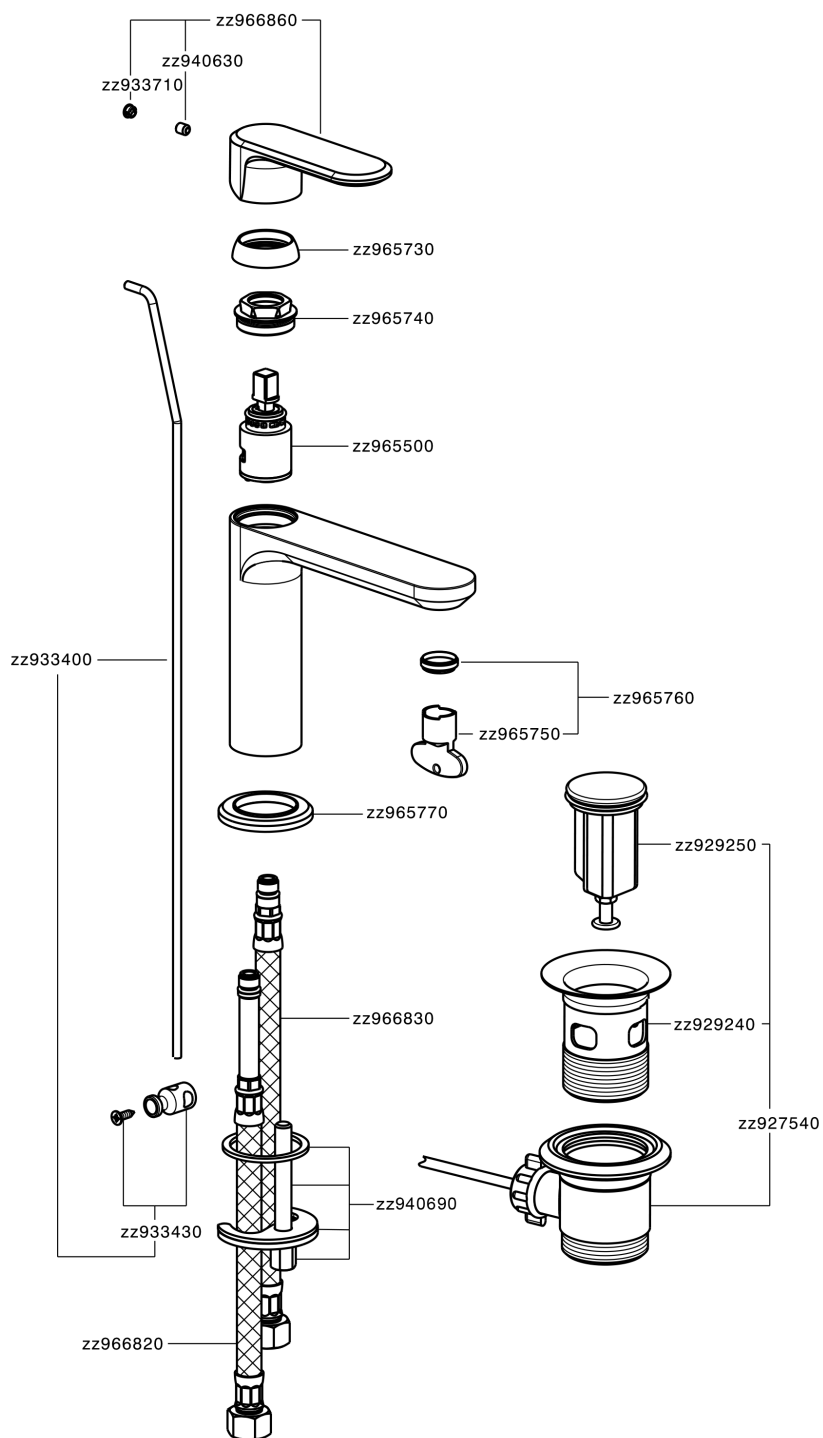

## Single lever washbasin mixer LEVITY\_LY000510

MODEL **LY000510**

Single lever washbasin mixer, with 1"1/4 automatic pop up waste, G.3/8" stainless steel flexible hoses

### CHARACTERISTICS

Cartridge Spare Parts **ZZ96550000**

**25 mm Cartridge**

## Single lever washbasin mixer LEVITY\_LY000510

LY000510

<https://en.huberitalia.com/single-lever-washbasin-mixer-levity-ly000510>

2026-04-09