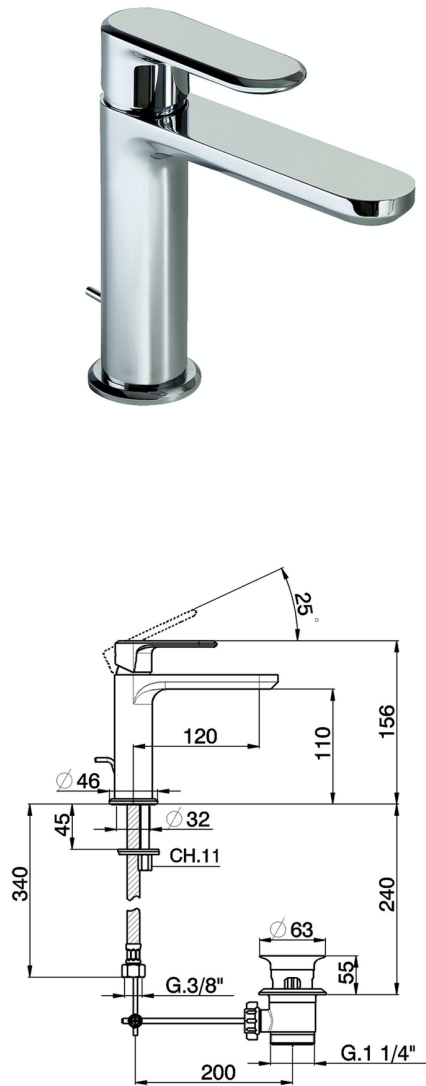

## Single lever washbasin mixer LEVITY\_LY000510

MODEL **LY000510**

Single lever washbasin mixer, with 1"1/4 automatic pop up waste, G.3/8" stainless steel flexible hoses

### AVAILABLE FINISHINGS

-  **21** 21 Chrome
-  **2B** 2B Polished Nickel
-  **2F** 2F Brushed Nickel
-  **40** 40 Matt Black
-  **4Q** 4Q Matt White

### CHARACTERISTICS

Cartridge Spare Parts **ZZ96550000**

**25 mm Cartridge**

## Single lever washbasin mixer LEVITY\_LY000510

LY000510

<https://en.huberitalia.com/single-lever-washbasin-mixer-levity-ly000510>

2026-04-09