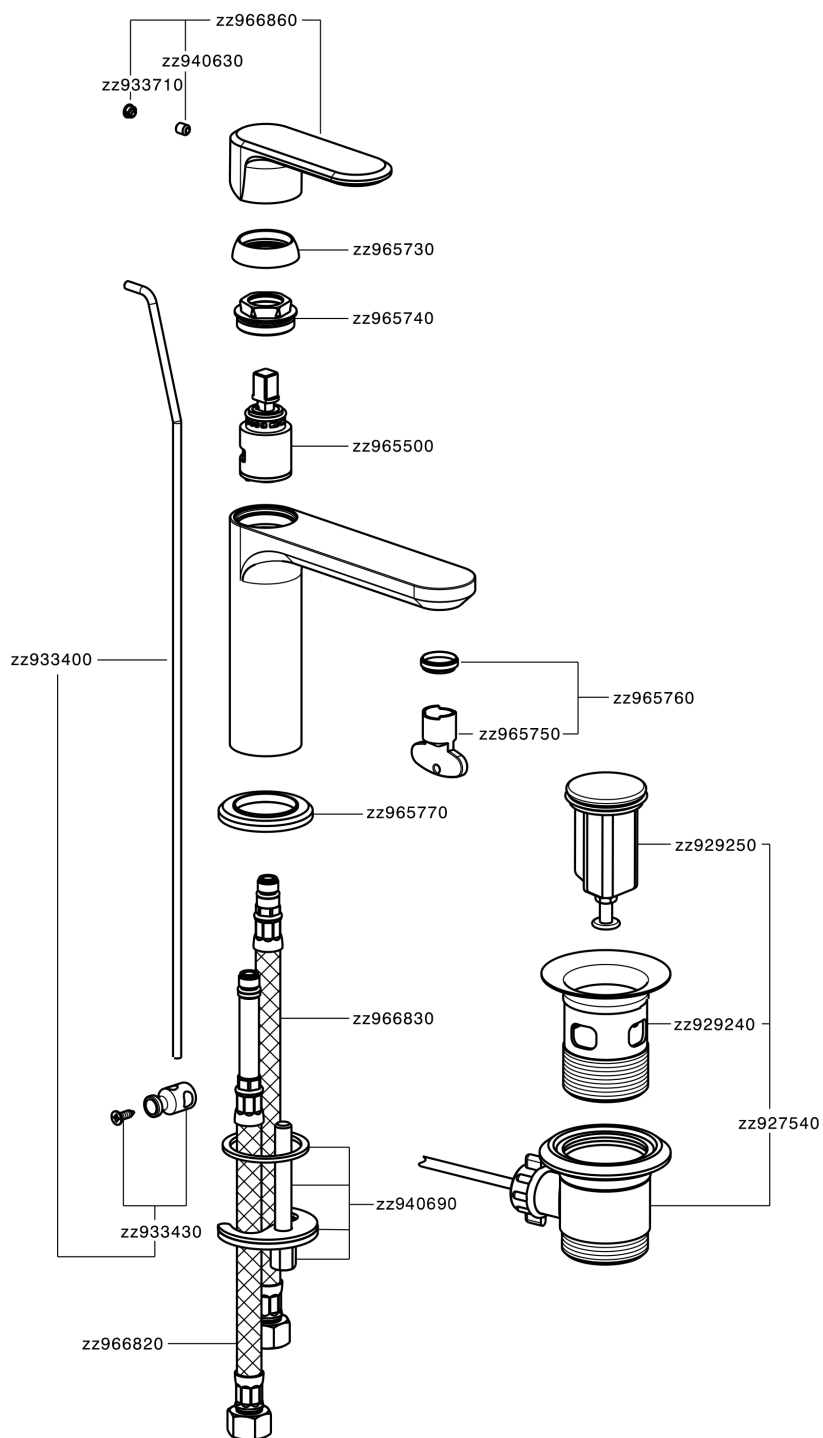

Single lever washbasin mixer LEVITY_LY000510

LY000510

<https://en.huberitalia.com/single-lever-washbasin-mixer-levity-ly000510>

2026-06-09