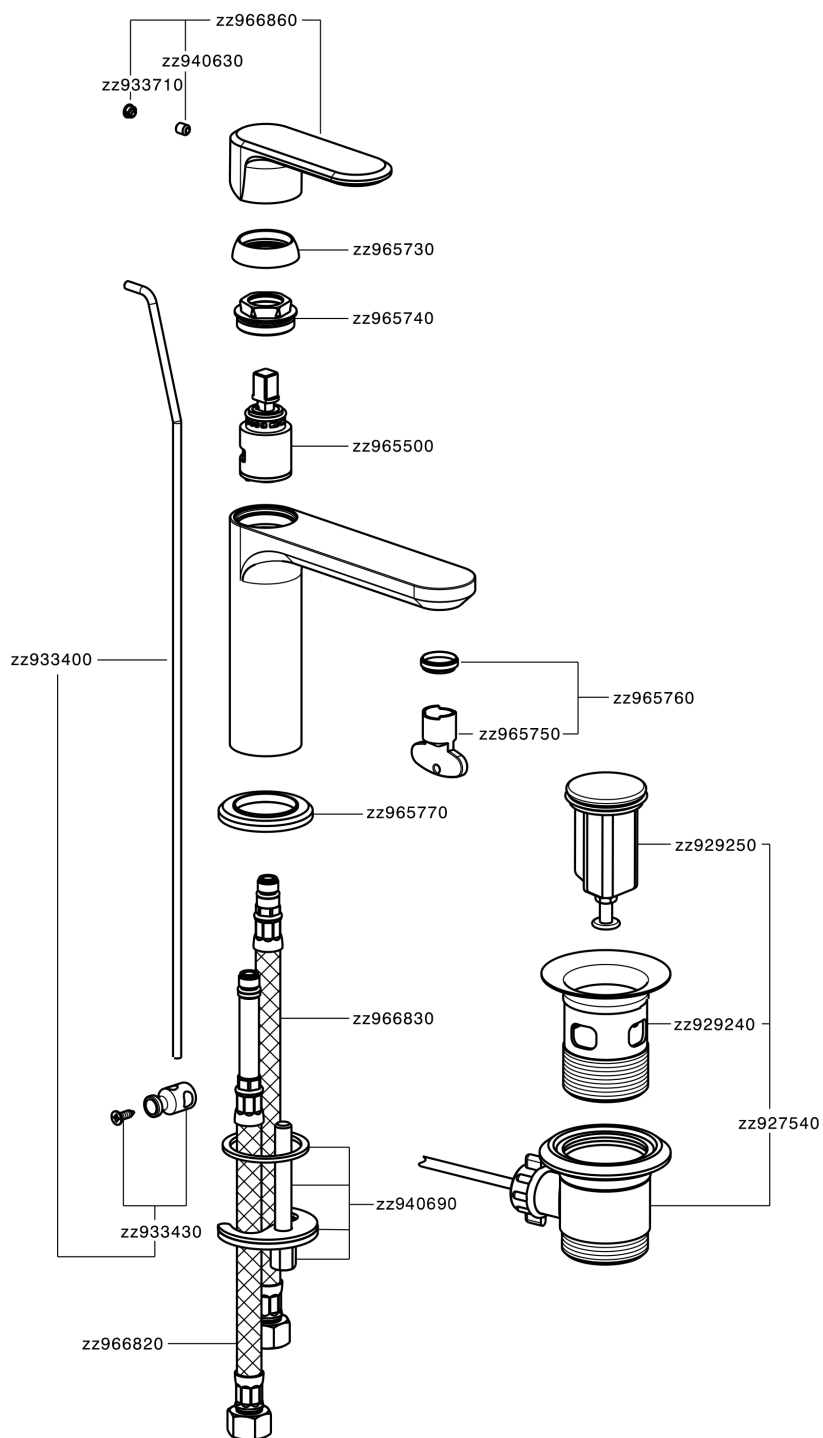

Single lever washbasin mixer LEVITY_LY000510

LY000510

<https://en.huberitalia.com/single-lever-washbasin-mixer-levity-ly000510>

2026-04-06