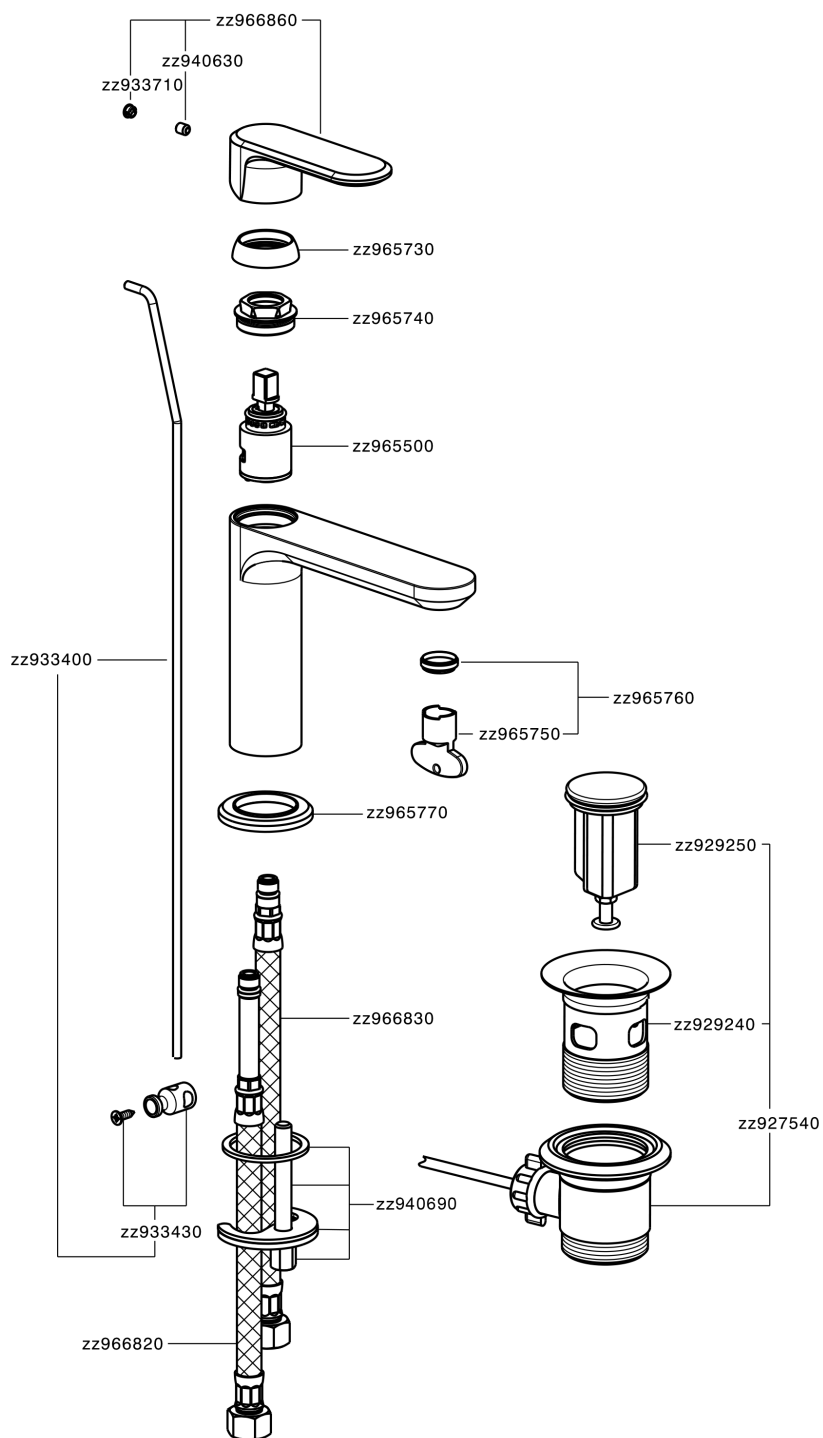

## Single lever washbasin mixer LEVITY\_LY000510

MODEL **LY000510**

Single lever washbasin mixer, with 1"1/4 automatic pop up waste, G.3/8" stainless steel flexible hoses

### CHARACTERISTICS

Cartridge Spare Parts **ZZ96550000**

**25 mm Cartridge**

## Single lever washbasin mixer LEVITY\_LY000510

LY000510

<https://en.huberitalia.com/single-lever-washbasin-mixer-levity-ly000510>

2026-06-26