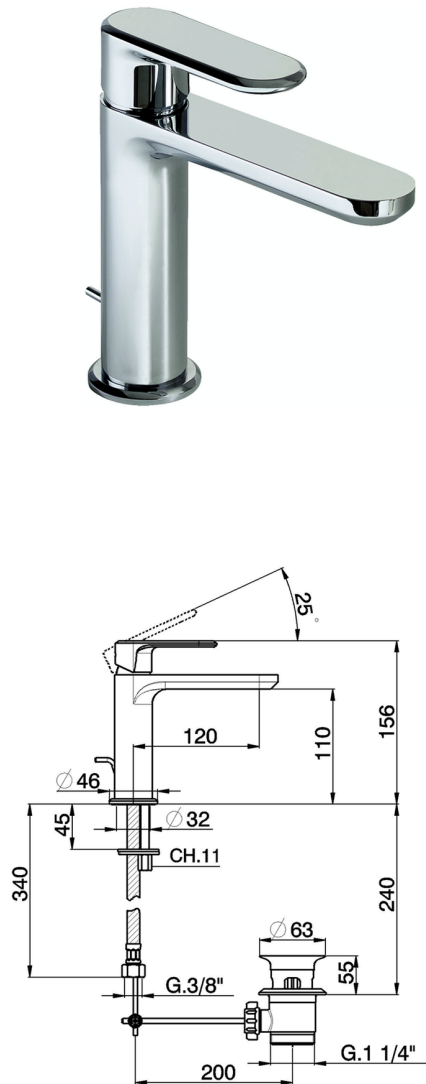

## Single lever washbasin mixer LEVITY\_LY000510

MODEL **LY000510**

Single lever washbasin mixer, with 1"1/4 automatic pop up waste, G.3/8" stainless steel flexible hoses

### AVAILABLE FINISHINGS

-  **21** 21 Chrome
-  **2B** 2B Polished Nickel
-  **2F** 2F Brushed Nickel
-  **40** 40 Matt Black
-  **4Q** 4Q Matt White

### CHARACTERISTICS

Cartridge Spare Parts **ZZ96550000**

**25 mm Cartridge**

## Single lever washbasin mixer LEVITY\_LY000510

LY000510

<https://en.huberitalia.com/single-lever-washbasin-mixer-levity-ly000510>

2026-06-26