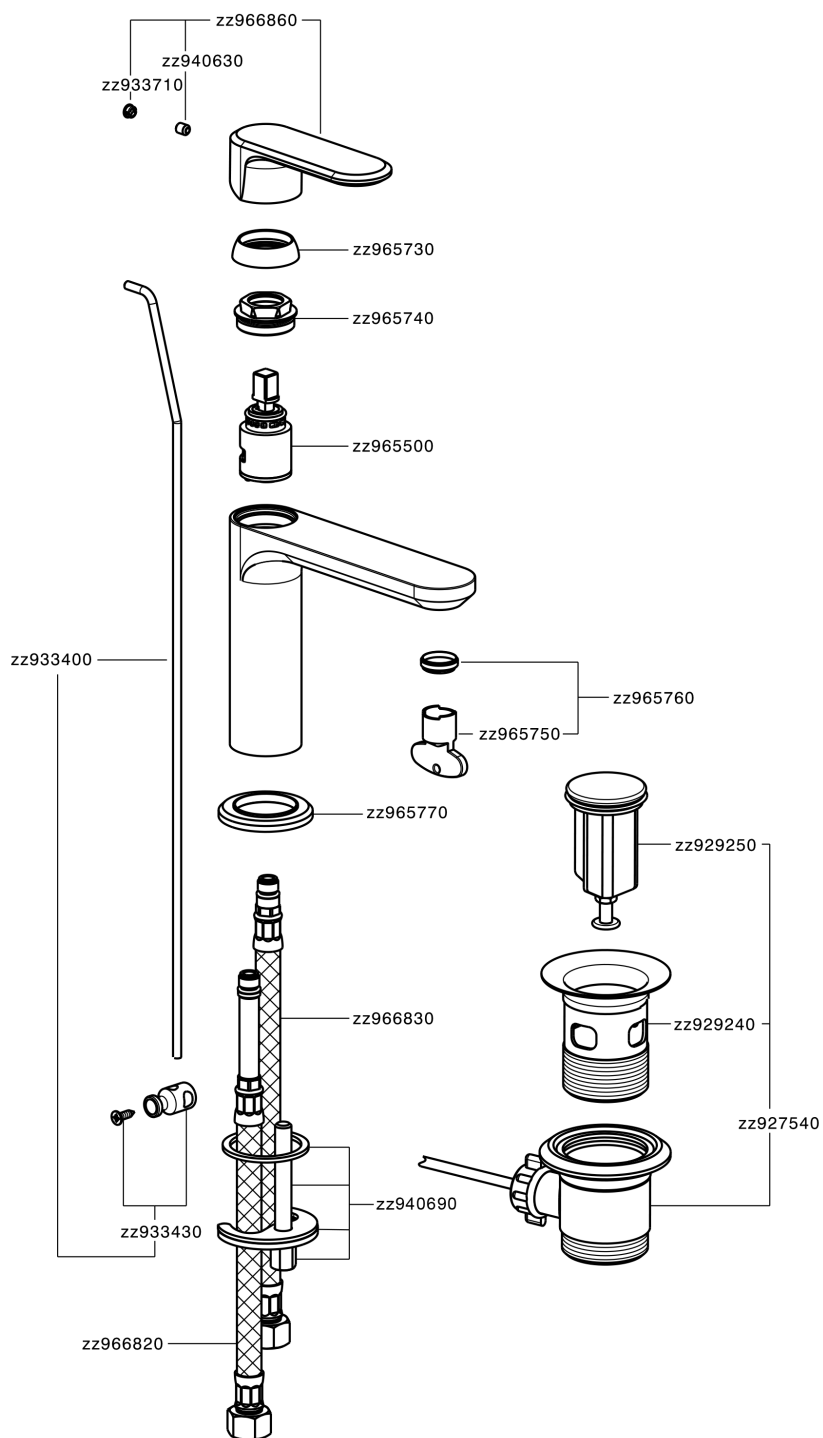

Single lever washbasin mixer LEVITY_LY000510

LY000510

<https://en.huberitalia.com/single-lever-washbasin-mixer-levity-ly000510>

2026-06-26