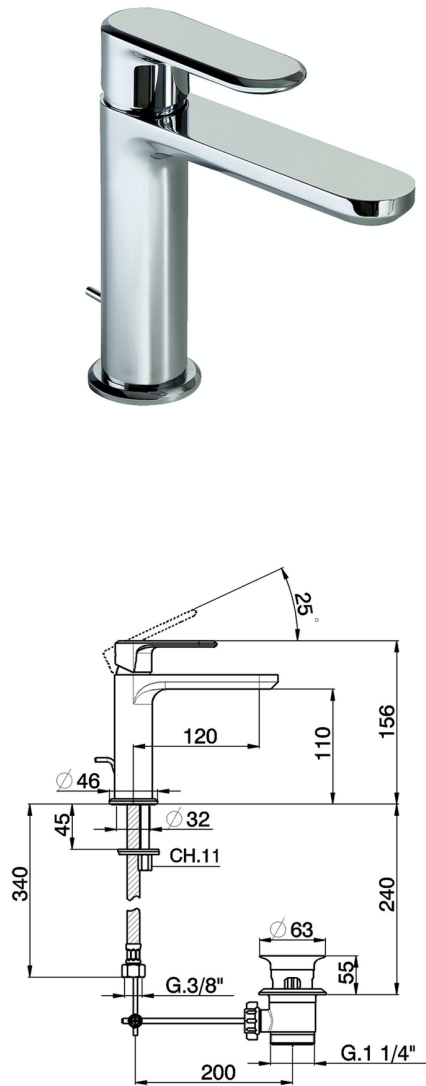

Single lever washbasin mixer LEVITY_LY000510

MODEL **LY000510**

Single lever washbasin mixer, with 1"1/4 automatic pop up waste, G.3/8" stainless steel flexible hoses

AVAILABLE FINISHINGS

-  **21** 21 Chrome
-  **2B** 2B Polished Nickel
-  **2F** 2F Brushed Nickel
-  **40** 40 Matt Black
-  **4Q** 4Q Matt White

CHARACTERISTICS

Cartridge Spare Parts **ZZ96550000**

25 mm Cartridge

Single lever washbasin mixer LEVITY_LY000510

LY000510

<https://en.huberitalia.com/single-lever-washbasin-mixer-levity-ly000510>

2026-04-09