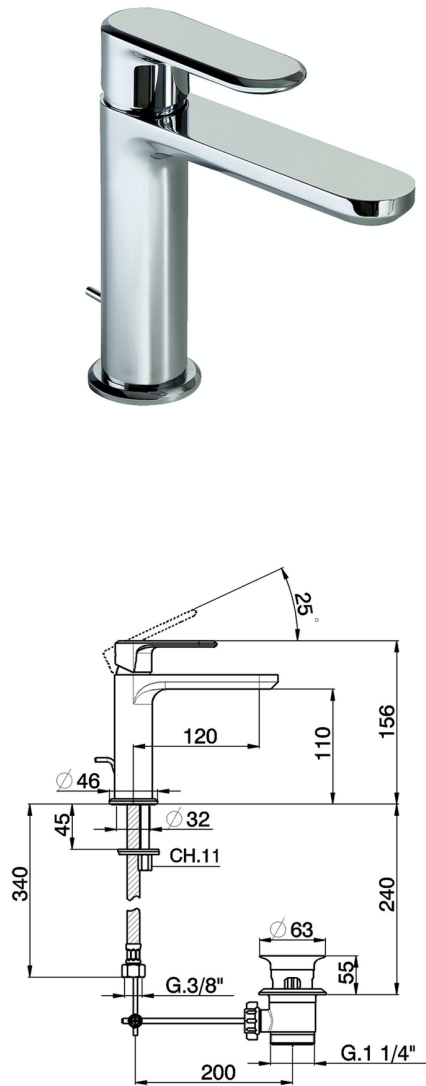

Single lever washbasin mixer LEVITY_LY000510

MODEL **LY000510**

Single lever washbasin mixer, with 1"1/4 automatic pop up waste, G.3/8" stainless steel flexible hoses

AVAILABLE FINISHINGS

-  **21** 21 Chrome
-  **2B** 2B Polished Nickel
-  **2F** 2F Brushed Nickel
-  **40** 40 Matt Black
-  **4Q** 4Q Matt White

CHARACTERISTICS

Cartridge Spare Parts **ZZ96550000**

25 mm Cartridge

Single lever washbasin mixer LEVITY_LY000510

LY000510

<https://en.huberitalia.com/single-lever-washbasin-mixer-levity-ly000510>

2026-06-06