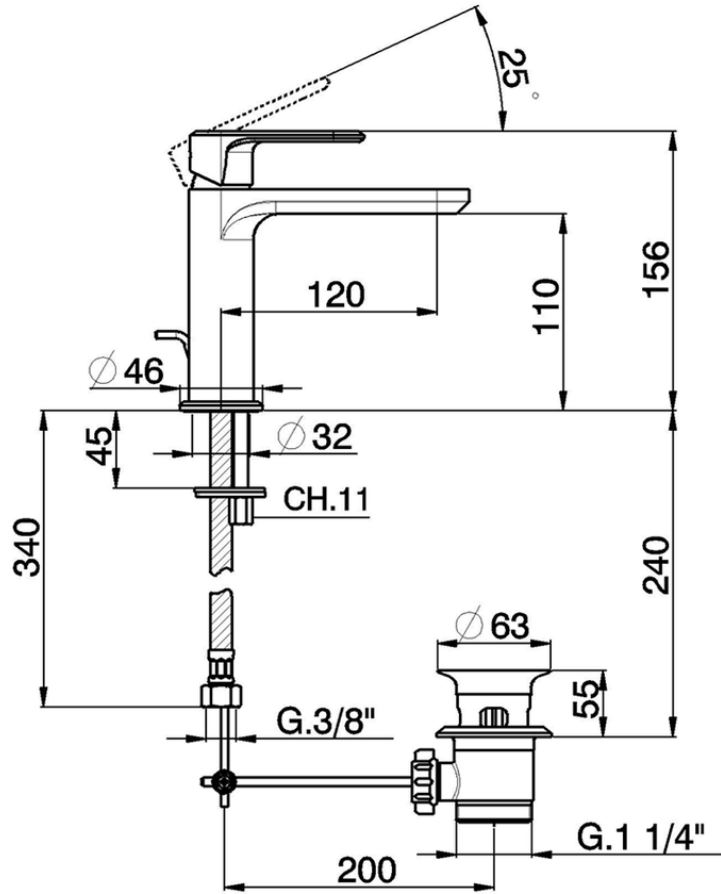

Single lever washbasin mixer LEVITY\_LY000510

LY000510

<https://en.huberitalia.com/single-lever-washbasin-mixer-levity-ly000510>

2026-06-06