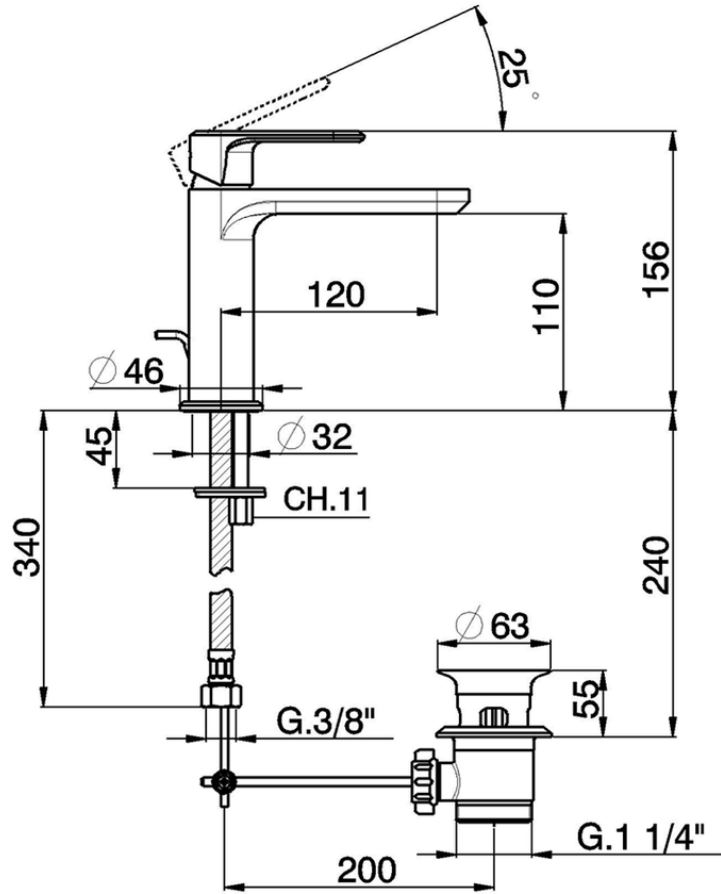

Single lever washbasin mixer LEVITY\_LY000510

LY000510

<https://en.huberitalia.com/single-lever-washbasin-mixer-levity-ly000510>

2026-04-06