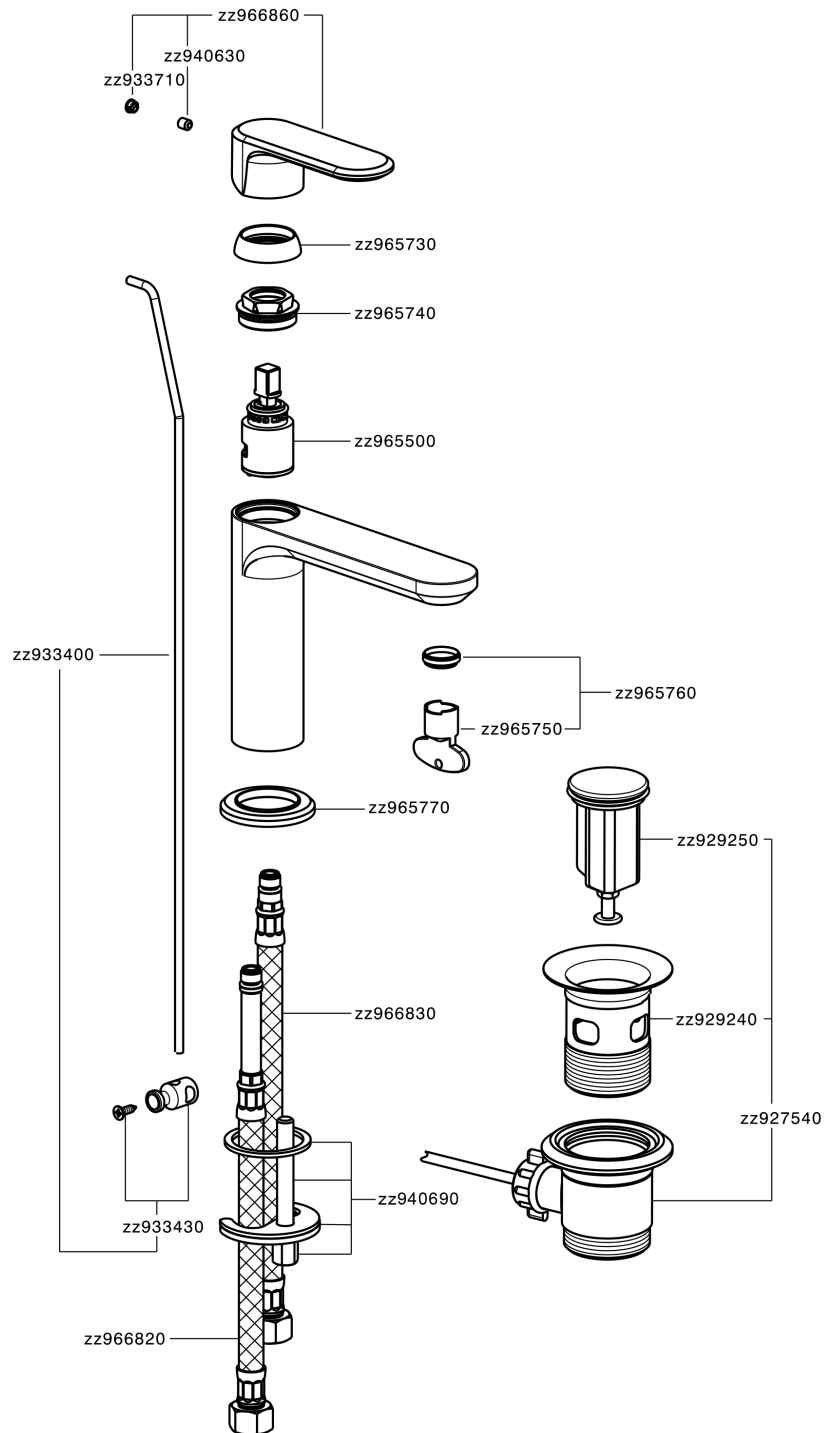

Single lever washbasin mixer LEVITY_LY000510

MODEL **LY000510**

Single lever washbasin mixer, with 1"1/4 automatic pop up waste, G.3/8" stainless steel flexible hoses

AVAILABLE FINISHINGS

-  **21** 21 Chrome
-  **2B** 2B Polished Nickel
-  **2F** 2F Brushed Nickel
-  **40** 40 Matt Black
-  **4Q** 4Q Matt White

CHARACTERISTICS

Cartridge Spare Parts **ZZ96550000**

25 mm Cartridge

Single lever washbasin mixer LEVITY_LY000510

LY000510

<https://en.huberitalia.com/single-lever-washbasin-mixer-levity-ly000510>

2026-06-05