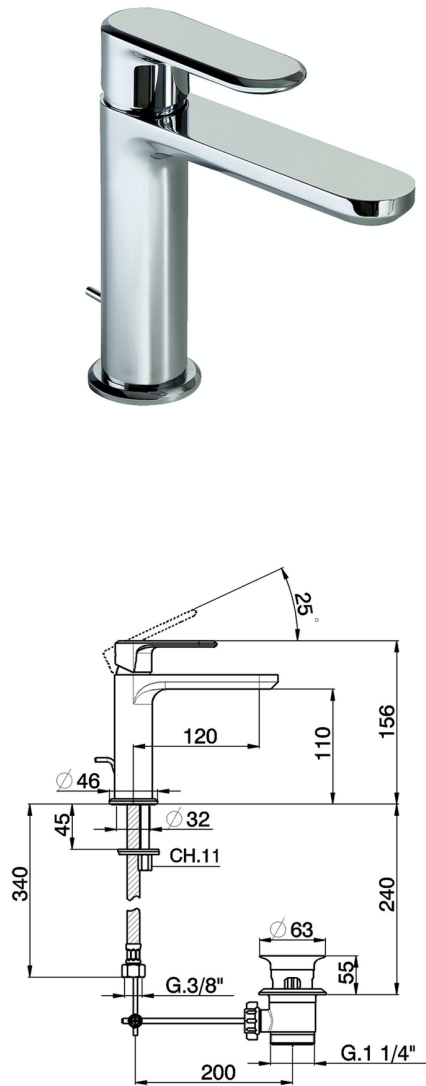

Single lever washbasin mixer LEVITY_LY000510

MODEL **LY000510**

Single lever washbasin mixer, with 1"1/4 automatic pop up waste, G.3/8" stainless steel flexible hoses

AVAILABLE FINISHINGS

-  **21** 21 Chrome
-  **2B** 2B Polished Nickel
-  **2F** 2F Brushed Nickel
-  **40** 40 Matt Black
-  **4Q** 4Q Matt White

CHARACTERISTICS

Cartridge Spare Parts **ZZ96550000**

25 mm Cartridge

Single lever washbasin mixer LEVITY_LY000510

LY000510

<https://en.huberitalia.com/single-lever-washbasin-mixer-levity-ly000510>

2026-06-05