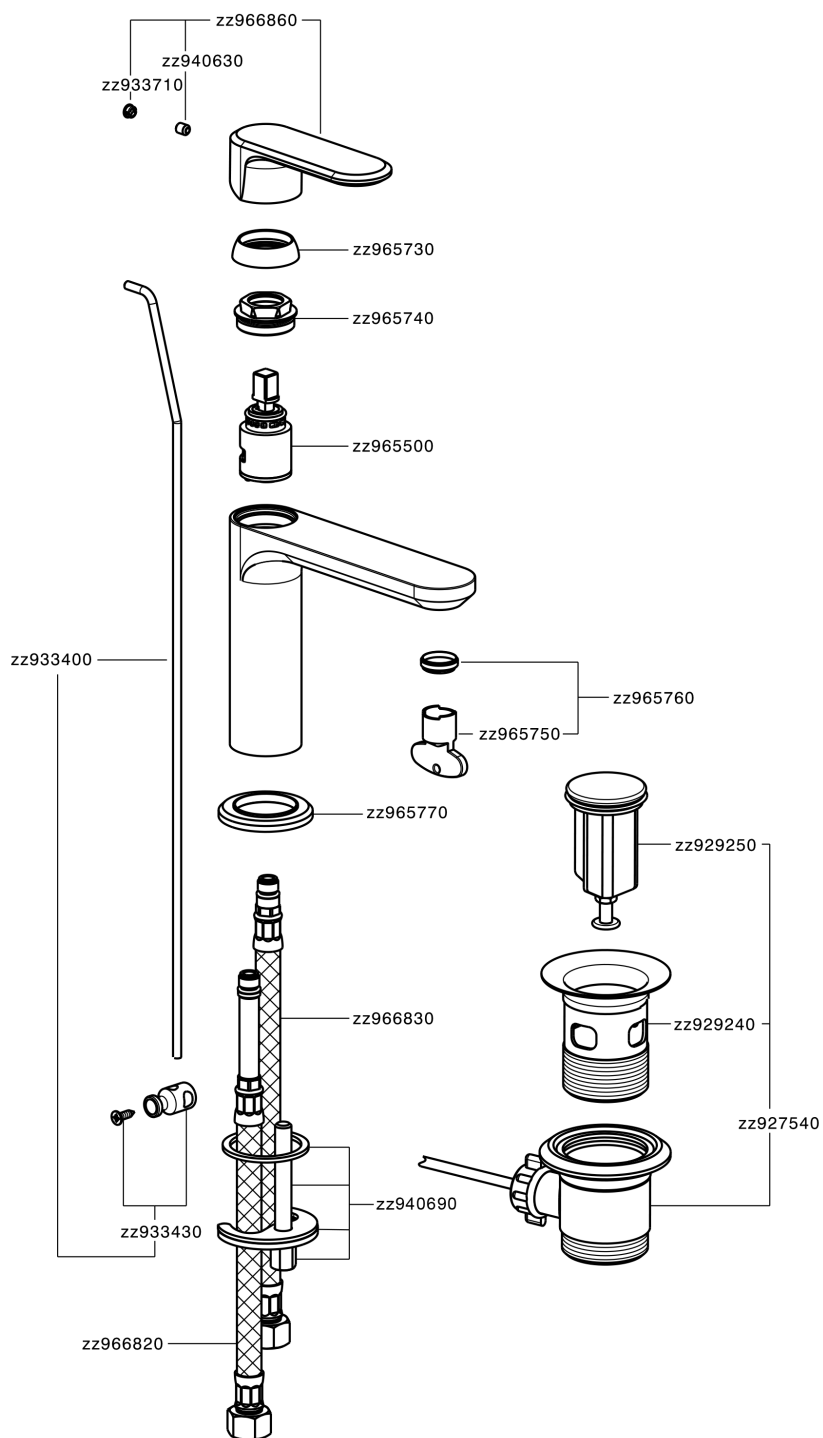

Single lever washbasin mixer LEVITY_LY000510

MODEL **LY000510**

Single lever washbasin mixer, with 1"1/4 automatic pop up waste, G.3/8" stainless steel flexible hoses

AVAILABLE FINISHINGS

-  **21** 21 Chrome
-  **2B** 2B Polished Nickel
-  **2F** 2F Brushed Nickel
-  **40** 40 Matt Black
-  **4Q** 4Q Matt White

CHARACTERISTICS

Cartridge Spare Parts **ZZ96550000**

25 mm Cartridge

Single lever washbasin mixer LEVITY_LY000510

LY000510

<https://en.huberitalia.com/single-lever-washbasin-mixer-levity-ly000510>

2026-06-26