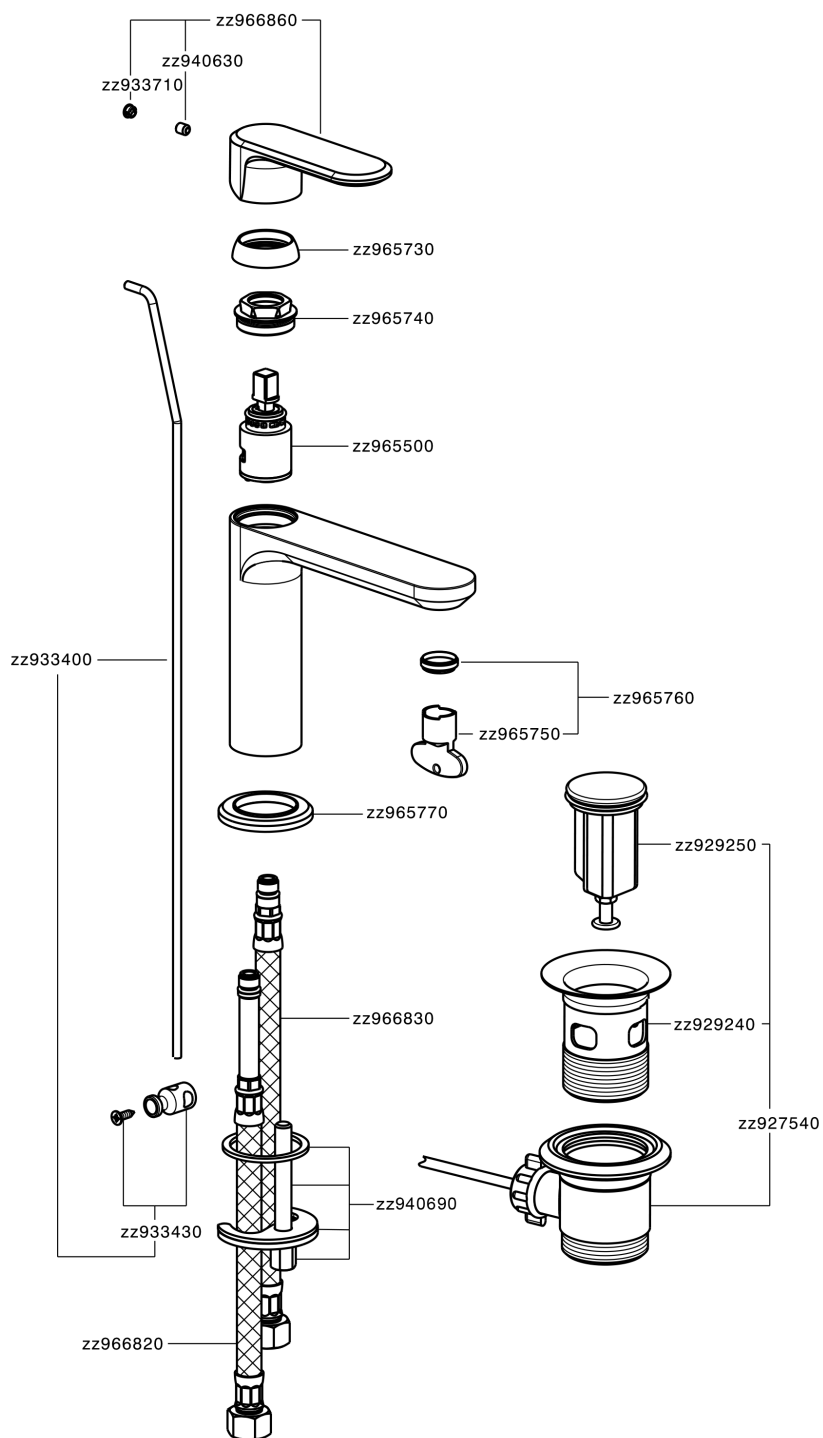

Single lever washbasin mixer LEVITY_LY000510

MODEL **LY000510**

Single lever washbasin mixer, with 1"1/4 automatic pop up waste, G.3/8" stainless steel flexible hoses

AVAILABLE FINISHINGS

-  **21** 21 Chrome
-  **2B** 2B Polished Nickel
-  **2F** 2F Brushed Nickel
-  **40** 40 Matt Black
-  **4Q** 4Q Matt White

CHARACTERISTICS

Cartridge Spare Parts **ZZ96550000**

25 mm Cartridge

Single lever washbasin mixer LEVITY_LY000510

LY000510

<https://en.huberitalia.com/single-lever-washbasin-mixer-levity-ly000510>

2026-04-05