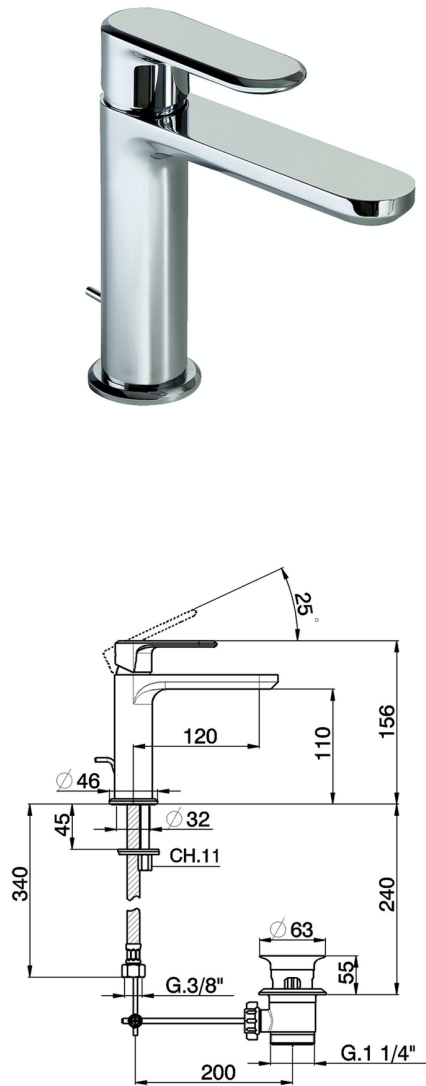

Single lever washbasin mixer LEVITY_LY000510

MODEL **LY000510**

Single lever washbasin mixer, with 1"1/4 automatic pop up waste, G.3/8" stainless steel flexible hoses

AVAILABLE FINISHINGS

-  **21** 21 Chrome
-  **2B** 2B Polished Nickel
-  **2F** 2F Brushed Nickel
-  **40** 40 Matt Black
-  **4Q** 4Q Matt White

CHARACTERISTICS

Cartridge Spare Parts **ZZ96550000**

25 mm Cartridge

Single lever washbasin mixer LEVITY_LY000510

LY000510

<https://en.huberitalia.com/single-lever-washbasin-mixer-levity-ly000510>

2026-06-26