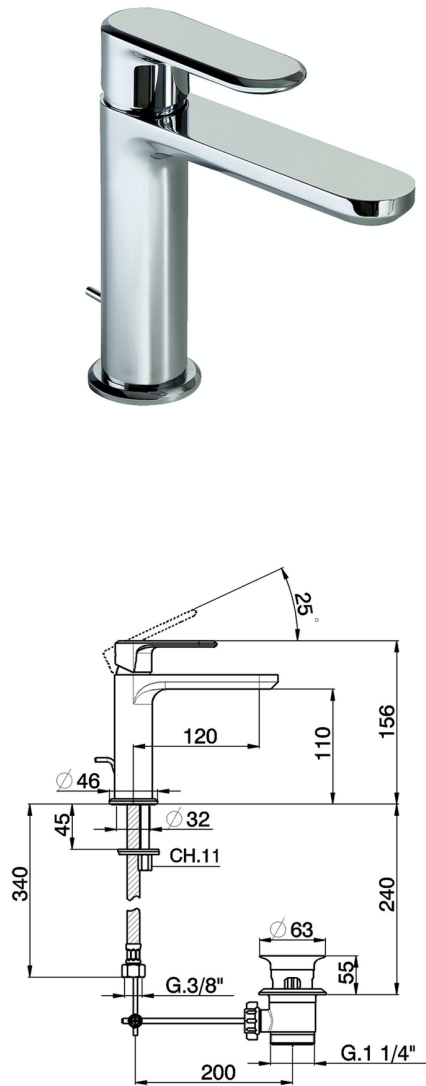

Single lever washbasin mixer LEVITY_LY000510

MODEL **LY000510**

Single lever washbasin mixer, with 1"1/4 automatic pop up waste, G.3/8" stainless steel flexible hoses

AVAILABLE FINISHINGS

-  **21** 21 Chrome
-  **2B** 2B Polished Nickel
-  **2F** 2F Brushed Nickel
-  **40** 40 Matt Black
-  **4Q** 4Q Matt White

CHARACTERISTICS

Cartridge Spare Parts **ZZ96550000**

25 mm Cartridge

Single lever washbasin mixer LEVITY_LY000510

LY000510

<https://en.huberitalia.com/single-lever-washbasin-mixer-levity-ly000510>

2026-04-05