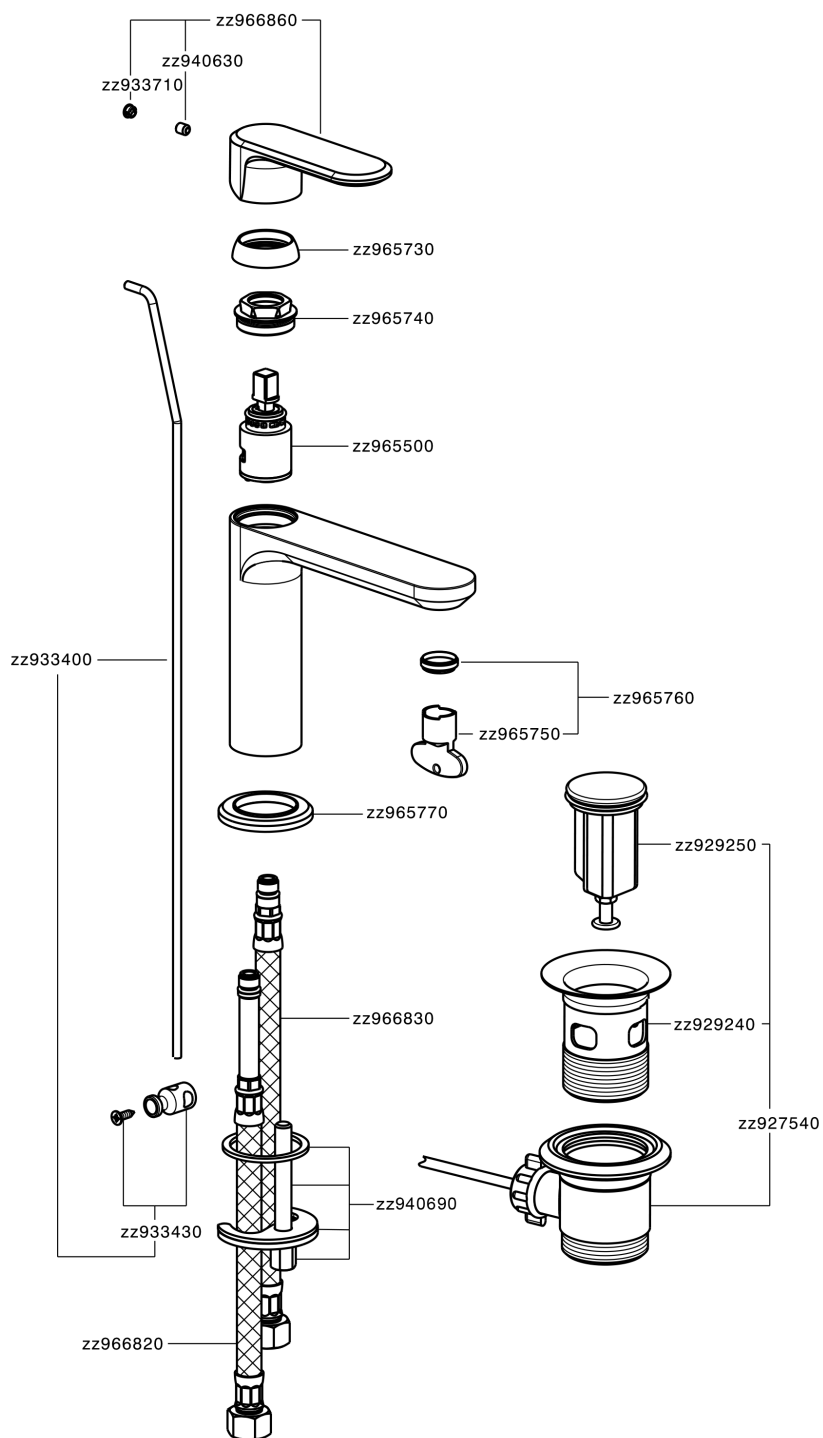

## Single lever washbasin mixer LEVITY\_LY000510

MODEL **LY000510**

Single lever washbasin mixer, with 1"1/4 automatic pop up waste, G.3/8" stainless steel flexible hoses

### CHARACTERISTICS

Cartridge Spare Parts **ZZ96550000**

**25 mm Cartridge**

## Single lever washbasin mixer LEVITY\_LY000510

LY000510

<https://en.huberitalia.com/single-lever-washbasin-mixer-levity-ly000510>

2026-06-13