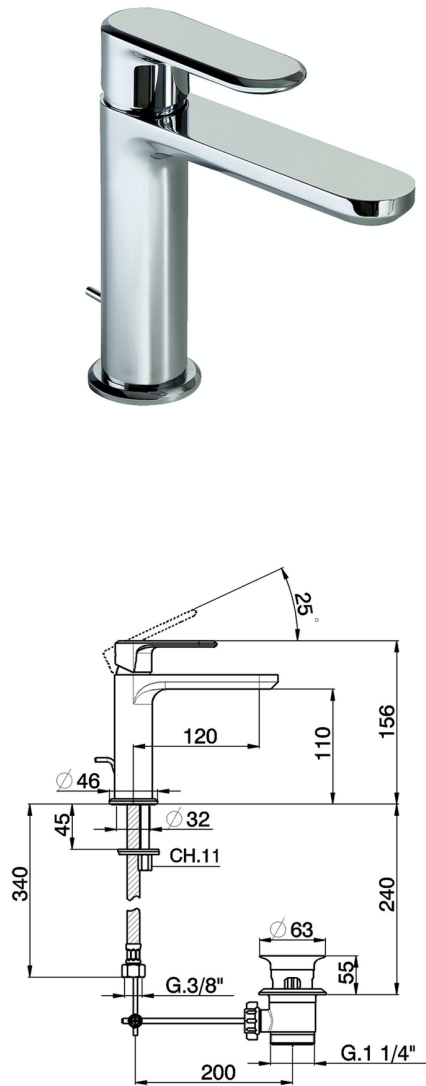

## Single lever washbasin mixer LEVITY\_LY000510

MODEL **LY000510**

Single lever washbasin mixer, with 1"1/4 automatic pop up waste, G.3/8" stainless steel flexible hoses

### AVAILABLE FINISHINGS

-  **21** 21 Chrome
-  **2B** 2B Polished Nickel
-  **2F** 2F Brushed Nickel
-  **40** 40 Matt Black
-  **4Q** 4Q Matt White

### CHARACTERISTICS

Cartridge Spare Parts **ZZ96550000**

**25 mm Cartridge**

## Single lever washbasin mixer LEVITY\_LY000510

LY000510

<https://en.huberitalia.com/single-lever-washbasin-mixer-levity-ly000510>

2026-06-13