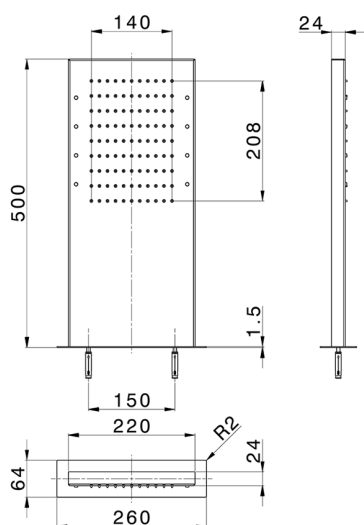

Rectangular wall-mounted showerhead ZEN_ZS1C0395

MODEL **ZS1C0395**

Rectangular wall-mounted showerhead, rain, chromotherapy functions, built-in control included, Stainless Steel AISI 304

AVAILABLE FINISHINGS

-  **D1** D1 Brushed Inox
-  **40** 40 Matt Black
-  **4Q** 4Q Matt White
-  **D2** D2 Polished Inox

CHARACTERISTICS

2026-05-15