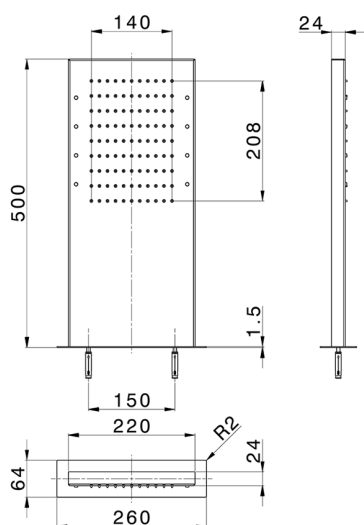

Rectangular wall-mounted showerhead ZEN_ZS1C0395

MODEL **ZS1C0395**

Rectangular wall-mounted showerhead, rain, chromotherapy functions, built-in control included, Stainless Steel AISI 304

AVAILABLE FINISHINGS

-  **D1** D1 Brushed Inox
-  **40** 40 Matt Black
-  **4Q** 4Q Matt White
-  **D2** D2 Polished Inox

CHARACTERISTICS

2026-04-09