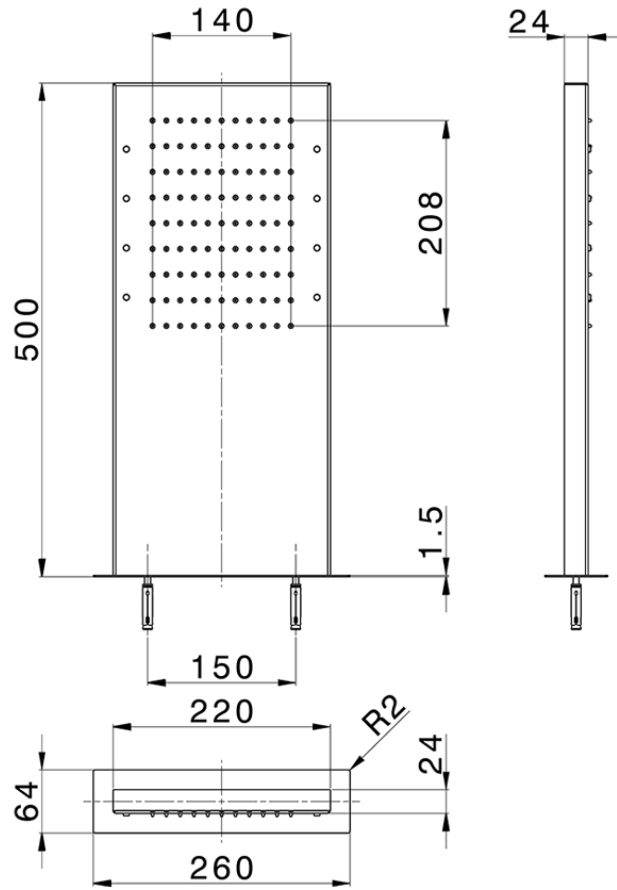

Rectangular wall-mounted showerhead ZEN_ZS1C0395

ZS1C0395

<https://en.huberitalia.com/rectangular-wall-mounted-showerhead-zen-zs1c0395>

2026-05-15