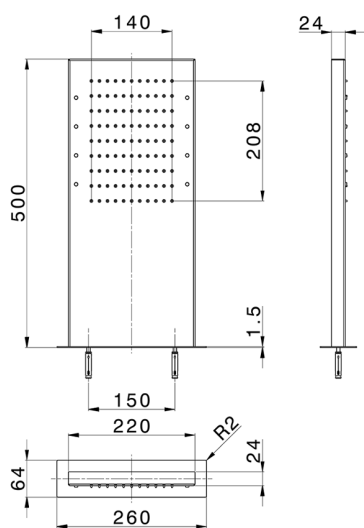

Rectangular wall-mounted showerhead ZEN_ZS1C0395

MODEL **ZS1C0395**

Rectangular wall-mounted showerhead, rain, chromotherapy functions, built-in control included, Stainless Steel AISI 304

AVAILABLE FINISHINGS

-  **D1** D1 Brushed Inox
-  **40** 40 Matt Black
-  **4Q** 4Q Matt White
-  **D2** D2 Polished Inox

CHARACTERISTICS

2026-06-13