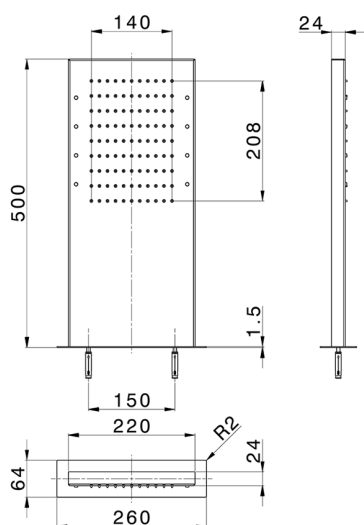

Rectangular wall-mounted showerhead ZEN_ZS1C0395

MODEL **ZS1C0395**

Rectangular wall-mounted showerhead, rain, chromotherapy functions, built-in control included, Stainless Steel AISI 304

AVAILABLE FINISHINGS

-  **D1** D1 Brushed Inox
-  **40** 40 Matt Black
-  **4Q** 4Q Matt White
-  **D2** D2 Polished Inox

CHARACTERISTICS

2026-04-06