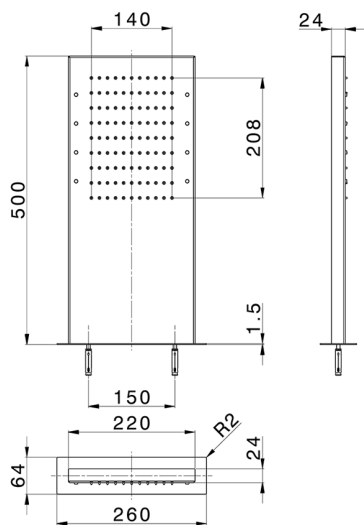

Rectangular wall-mounted showerhead ZEN_ZS1C0395

MODEL **ZS1C0395**

Rectangular wall-mounted showerhead, rain, chromotherapy functions, built-in control included, Stainless Steel AISI 304

AVAILABLE FINISHINGS

- **D1** D1 Brushed Inox
- **40** 40 Matt Black
- **4Q** 4Q Matt White
- **D2** D2 Polished Inox

CHARACTERISTICS

2026-05-15