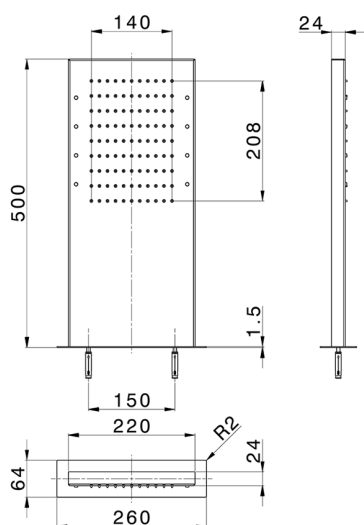

Rectangular wall-mounted showerhead ZEN_ZS1C0395

MODEL **ZS1C0395**

Rectangular wall-mounted showerhead, rain, chromotherapy functions, built-in control included, Stainless Steel AISI 304

AVAILABLE FINISHINGS

-  **D1** D1 Brushed Inox
-  **40** 40 Matt Black
-  **4Q** 4Q Matt White
-  **D2** D2 Polished Inox

CHARACTERISTICS

2026-04-08