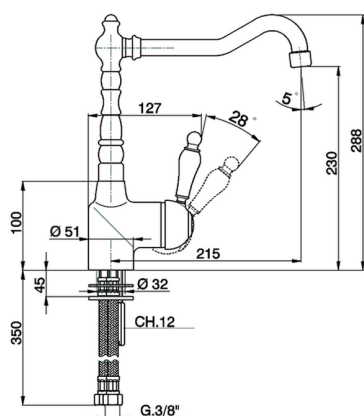

## Single lever sink mixer KITCHEN\_CM002530

MODEL **CM002530**

Single lever sink mixer, swivel spout, G.3/8" stainless steel flexible hoses

### CHARACTERISTICS

Cartridge Spare Parts **ZZ92909000**

**43 mm Cartridge**

2026-06-29