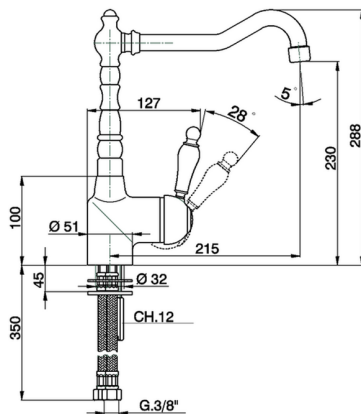

## Single lever sink mixer KITCHEN\_CM002530

MODEL **CM002530**

Single lever sink mixer, swivel spout, G.3/8" stainless steel flexible hoses

### CHARACTERISTICS

Cartridge Spare Parts **ZZ92909000**

**43 mm Cartridge**

2026-04-09