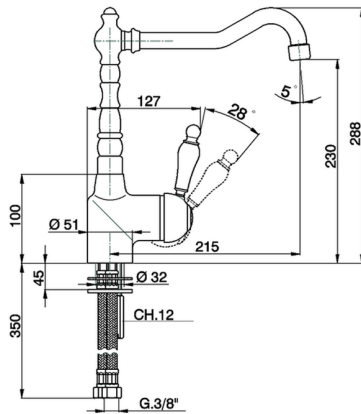

Single lever sink mixer KITCHEN_CM002530

MODEL **CM002530**

Single lever sink mixer, swivel spout, G.3/8" stainless steel flexible hoses

AVAILABLE FINISHINGS

-  **21** 21 Chrome
-  **26** 26 Old Copper
-  **27** 27 Old Bronze
-  **2A** 2A Satin Brushed Nickel

CHARACTERISTICS

Cartridge Spare Parts **ZZ92909000**

43 mm Cartridge

2026-06-25