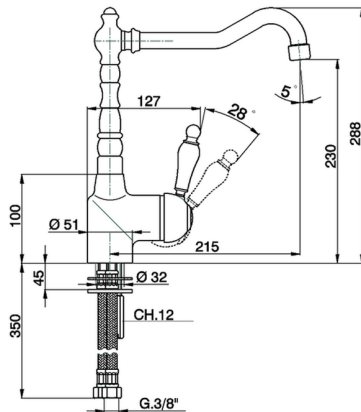

Single lever sink mixer KITCHEN_CM002530

MODEL **CM002530**

Single lever sink mixer, swivel spout, G.3/8" stainless steel flexible hoses

AVAILABLE FINISHINGS

-  **21** 21 Chrome
-  **26** 26 Old Copper
-  **27** 27 Old Bronze
-  **2A** 2A Satin Brushed Nickel

CHARACTERISTICS

Cartridge Spare Parts **ZZ92909000**

43 mm Cartridge

2026-06-22