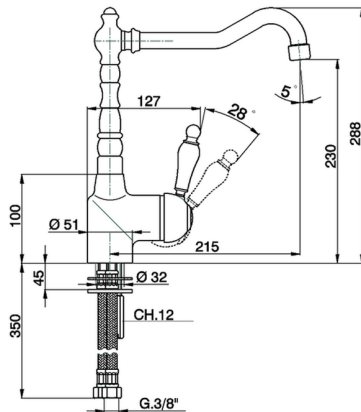

Single lever sink mixer KITCHEN_CM002530

MODEL **CM002530**

Single lever sink mixer, swivel spout, G.3/8" stainless steel flexible hoses

AVAILABLE FINISHINGS

-  **21** 21 Chrome
-  **26** 26 Old Copper
-  **27** 27 Old Bronze
-  **2A** 2A Satin Brushed Nickel

CHARACTERISTICS

Cartridge Spare Parts **ZZ92909000**

43 mm Cartridge

2026-06-27