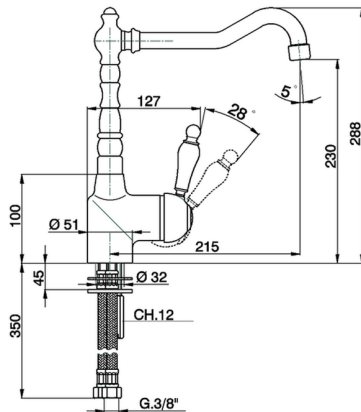

Single lever sink mixer KITCHEN_CM002530

MODEL **CM002530**

Single lever sink mixer, swivel spout, G.3/8" stainless steel flexible hoses

AVAILABLE FINISHINGS

-  **21** 21 Chrome
-  **26** 26 Old Copper
-  **27** 27 Old Bronze
-  **2A** 2A Satin Brushed Nickel

CHARACTERISTICS

Cartridge Spare Parts **ZZ92909000**

43 mm Cartridge

2026-04-06