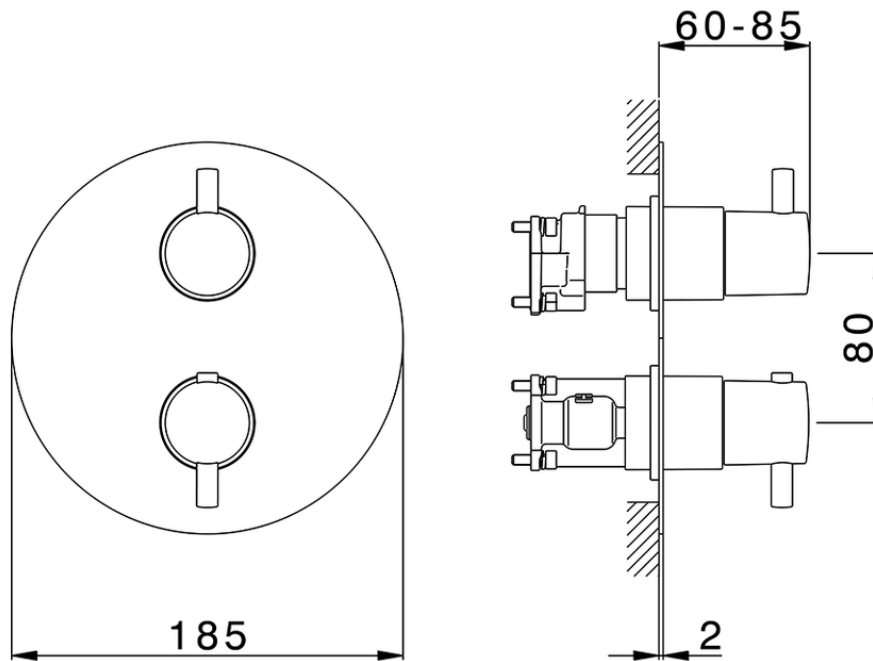

## Exposed part for Thermostatic One Box Valve TRATTO EVO\_TV0BT030

TV0BT030

<https://en.huberitalia.com/exposed-part-for-thermostatic-one-box-valve-tratto-evo-tv0bt030>

ZB00B031

<https://en.huberitalia.com/one-box-universal-concealed-part-one-box-zb00b031>

ZB00B030

<https://en.huberitalia.com/one-box-universal-concealed-part-one-box-zb00b030>

2024-12-18