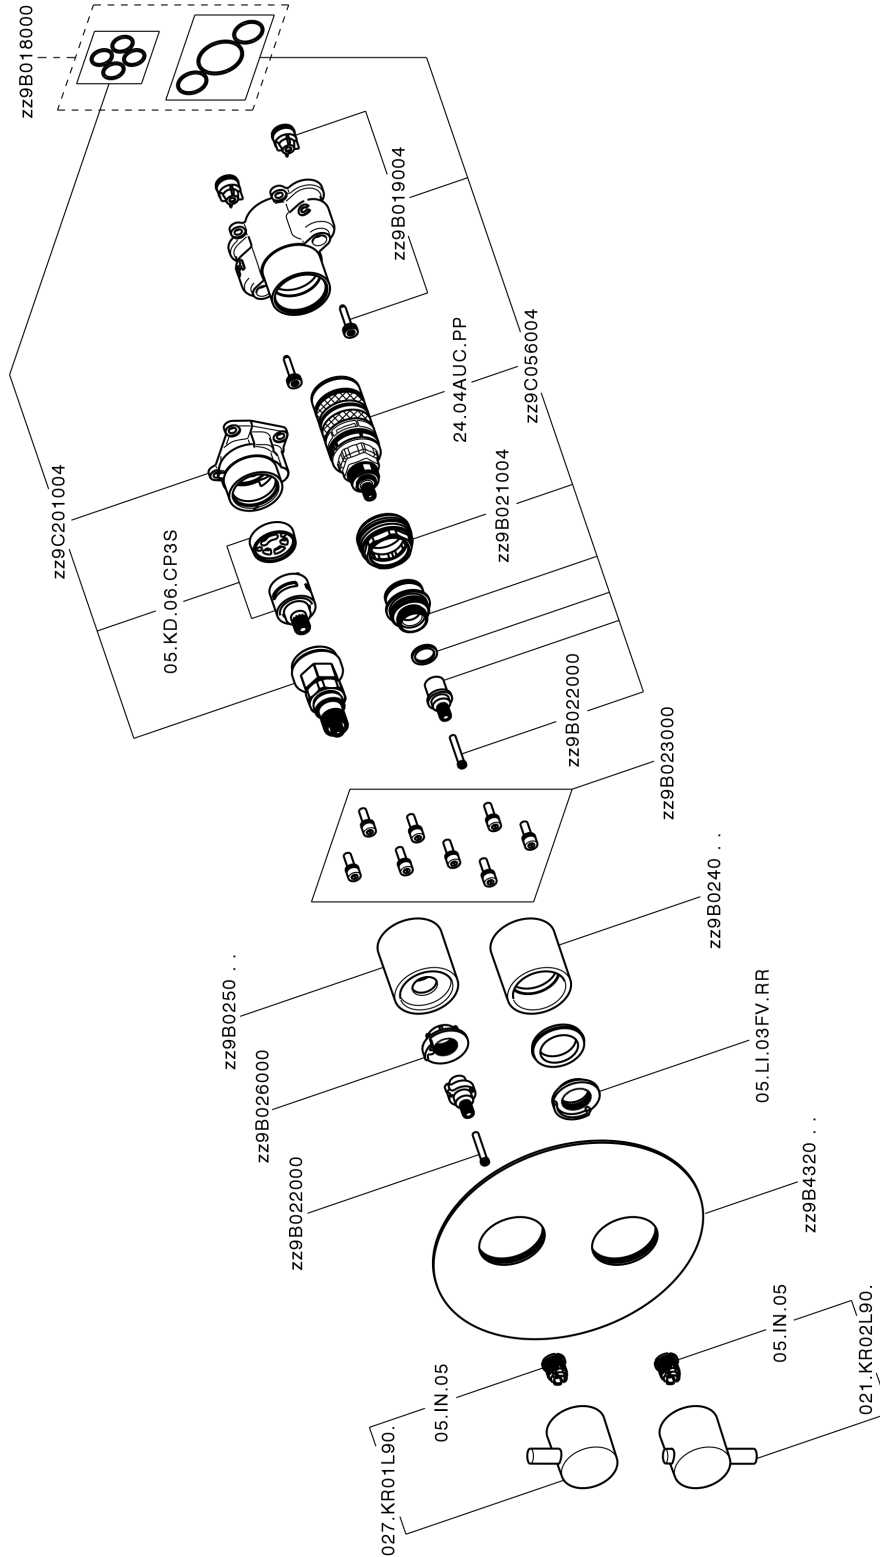

## Exposed part for Thermostatic One Box Valve TRATTO EVO\_TV0BT030

TV0BT030

<https://en.huberitalia.com/exposed-part-for-thermostatic-one-box-valve-tratto-evo-tv0bt030>

## One Box Universal Concealed Part ONE BOX\_ZB00B031

ZB00B031

<https://en.huberitalia.com/one-box-universal-concealed-part-one-box-zb00b031>