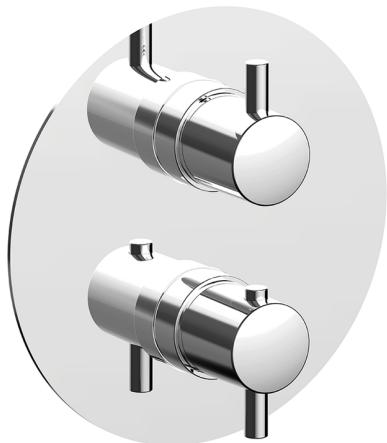

Exposed part for Thermostatic One Box Valve TRATTO EVO_TV0BT030

MODEL **TV0BT030**

Exposed part for Thermostatic One Box Valve, with 1-2-3 outlet devia stop, Minimum depth of installation: 67 mm, without concealed part, for items ZB00B030-ZB00B031

AVAILABLE FINISHINGS

CHARACTERISTICS

Cartridge Spare Parts **24.04A.PP**

8x20 Plus P Thermostatic Valve

Installation **Concealed**

Required concealed parts **ZB00B031**

ZB00B030

DeviaStop

The Huber Devia Stop technology allows to adjust the water flow and to direct it to the selected output point (overhead soaker, hand shower, etc).

Thermostatic

The Huber thermostatic is your personal water manager, helping you to handle, control and save water and energy.

One Box Universal Concealed Part ONE BOX_ZB00B031

MODEL **ZB00B031**

One Box Universal Concealed Part, for 1 or 2 or 3 outlet thermostatic or single lever, without trim kit, with noise reducers, with sealing gasket