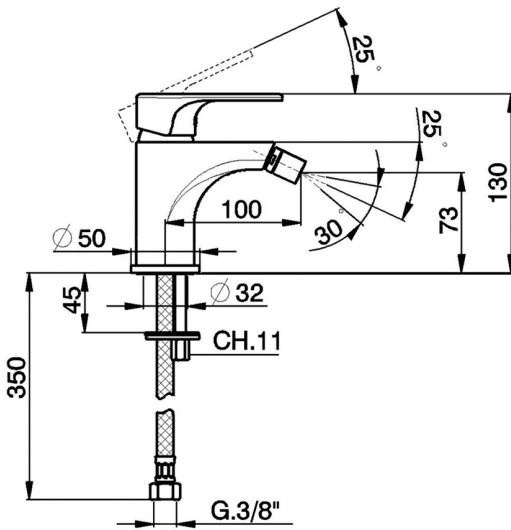

Single lever bidet mixer Energy Save H3_AH000565

MODEL **AH000565**

Single lever bidet mixer Energy Save, without pop-up waste, G.3/8" stainless steel flexible hoses

AVAILABLE FINISHINGS

-  **21** 21 Chrome
-  **2F** 2F Brushed Nickel
-  **40** 40 Matt Black

CHARACTERISTICS

Cartridge Spare Parts **ZZ96800000**

35 mm Cartridge

EcoStop

EcoStop feature limits water flow to approximately 50% of maximum output with one point of resistance on setting. Push slightly past the middle stop only when full water output is required. This will save water up to 50%.

EnergySave

Thanks to the EnergySave device, only cold water will be drawn if the lever is operated in the central position, so that the water heater will not be engaged and no hot water wasted, leading to considerable savings in energy and costs. The temperature can be adjusted by rotating the lever to the left, until the desired temperature is reached.