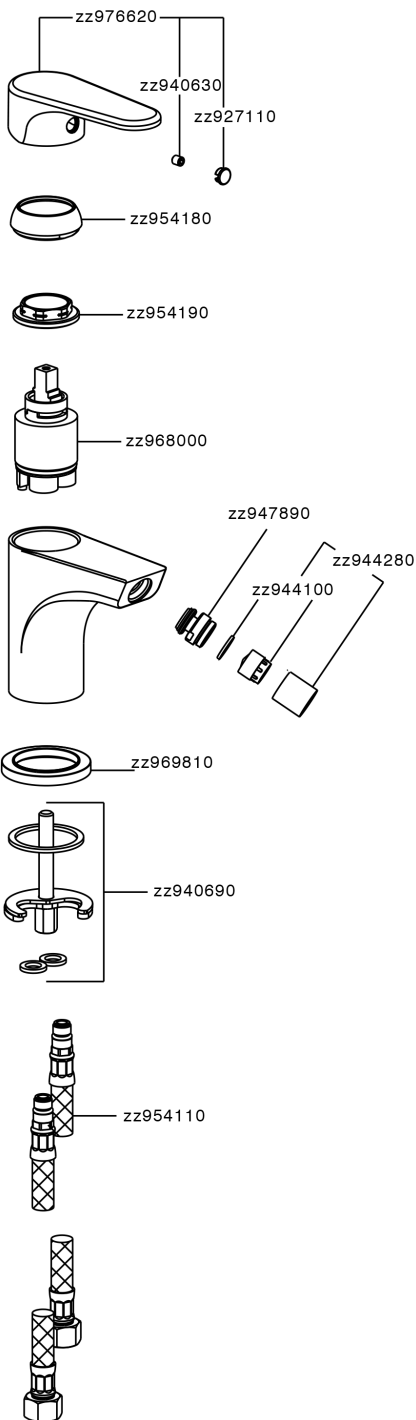

Single lever bidet mixer Energy Save H3_AH000565

MODEL **AH000565**

Single lever bidet mixer Energy Save, without pop-up waste, G.3/8" stainless steel flexible hoses

AVAILABLE FINISHINGS

-  **21** 21 Chrome
-  **2F** 2F Brushed Nickel
-  **40** 40 Matt Black

CHARACTERISTICS

Cartridge Spare Parts **ZZ96800000**

35 mm Cartridge

EcoStop

EcoStop feature limits water flow to approximately 50% of maximum output with one point of resistance on setting. Push slightly past the middle stop only when full water output is required. This will save water up to 50%.

EnergySave

Thanks to the EnergySave device, only cold water will be drawn if the lever is operated in the central position, so that the water heater will not be engaged and no hot water wasted, leading to considerable savings in energy and costs. The temperature can be adjusted by rotating the lever to the left, until the desired temperature is reached.

Single lever bidet mixer Energy Save H3_AH000565

AH000565

<https://en.huberitalia.com/single-lever-bidet-mixer-energy-save-h3-ah000565>

2024-11-15