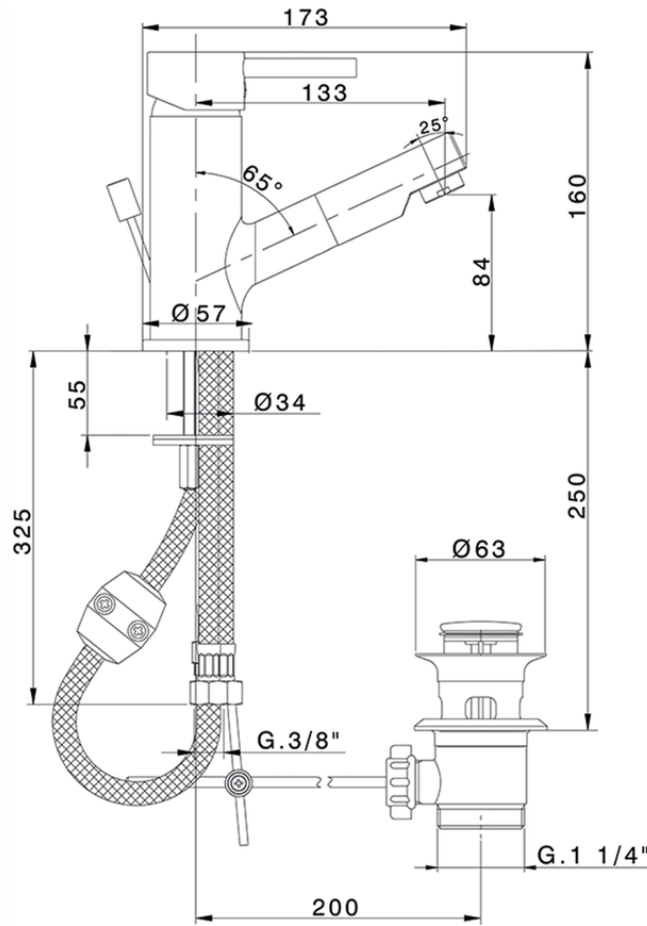

S.L. washbasin mixer with pull-out handspray TRATTO EVO_TV200614

TV200614

<https://en.huberitalia.com/s-l-washbasin-mixer-with-pull-out-handspray-tratto-evo-tv200614>

2026-06-13