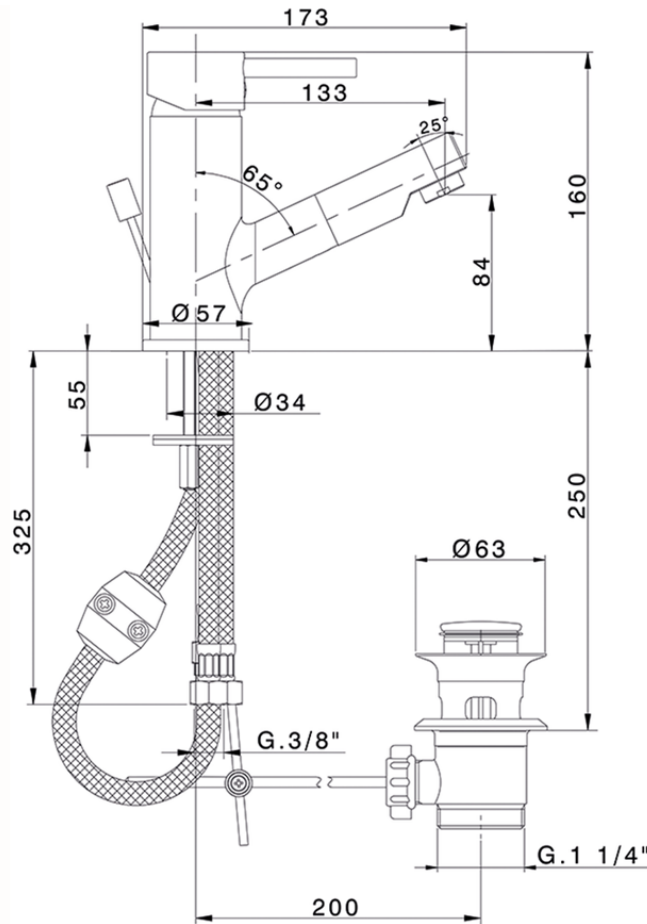

S.L. washbasin mixer with pull-out handspray TRATTO EVO_TV200614

TV200614

<https://en.huberitalia.com/s-l-washbasin-mixer-with-pull-out-handspray-tratto-evo-tv200614>

2026-04-08