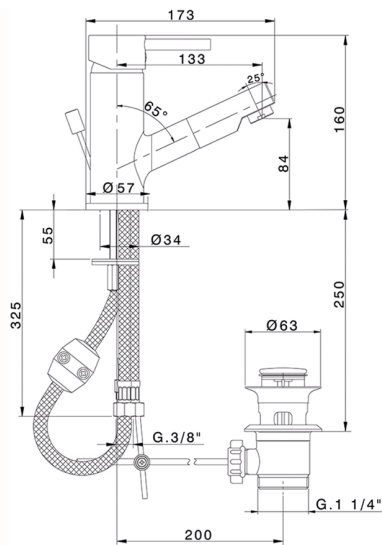

## S.L. washbasin mixer with pull-out handspray TRATTO EVO\_TV200614

MODEL **TV200614**

S.L.washbasin mixer with pull-out handspray,with 1"1/4 automatic pop-up waste,G.3/8" stainless steel flexible hose

AVAILABLE FINISHINGS

CHARACTERISTICS

Cartridge Spare Parts **ZZ95274000**

**40 mm Cartridge**

2026-06-13