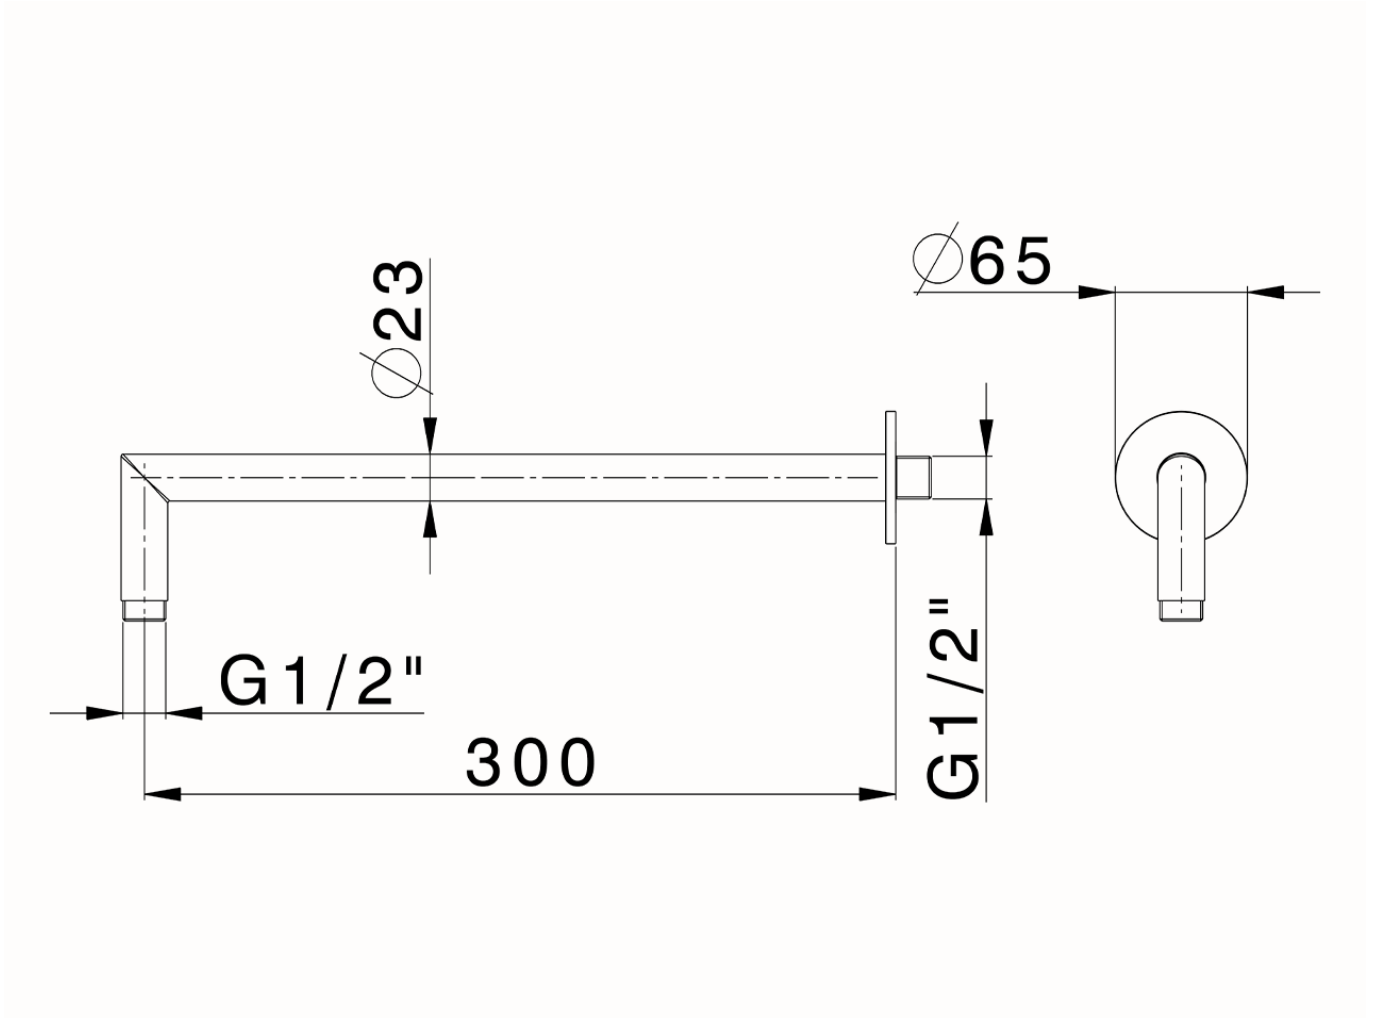

Shower arm LYNOX_SS013541

SS013541

<https://en.huberitalia.com/shower-arm-lynnox-ss013541>

2026-04-28