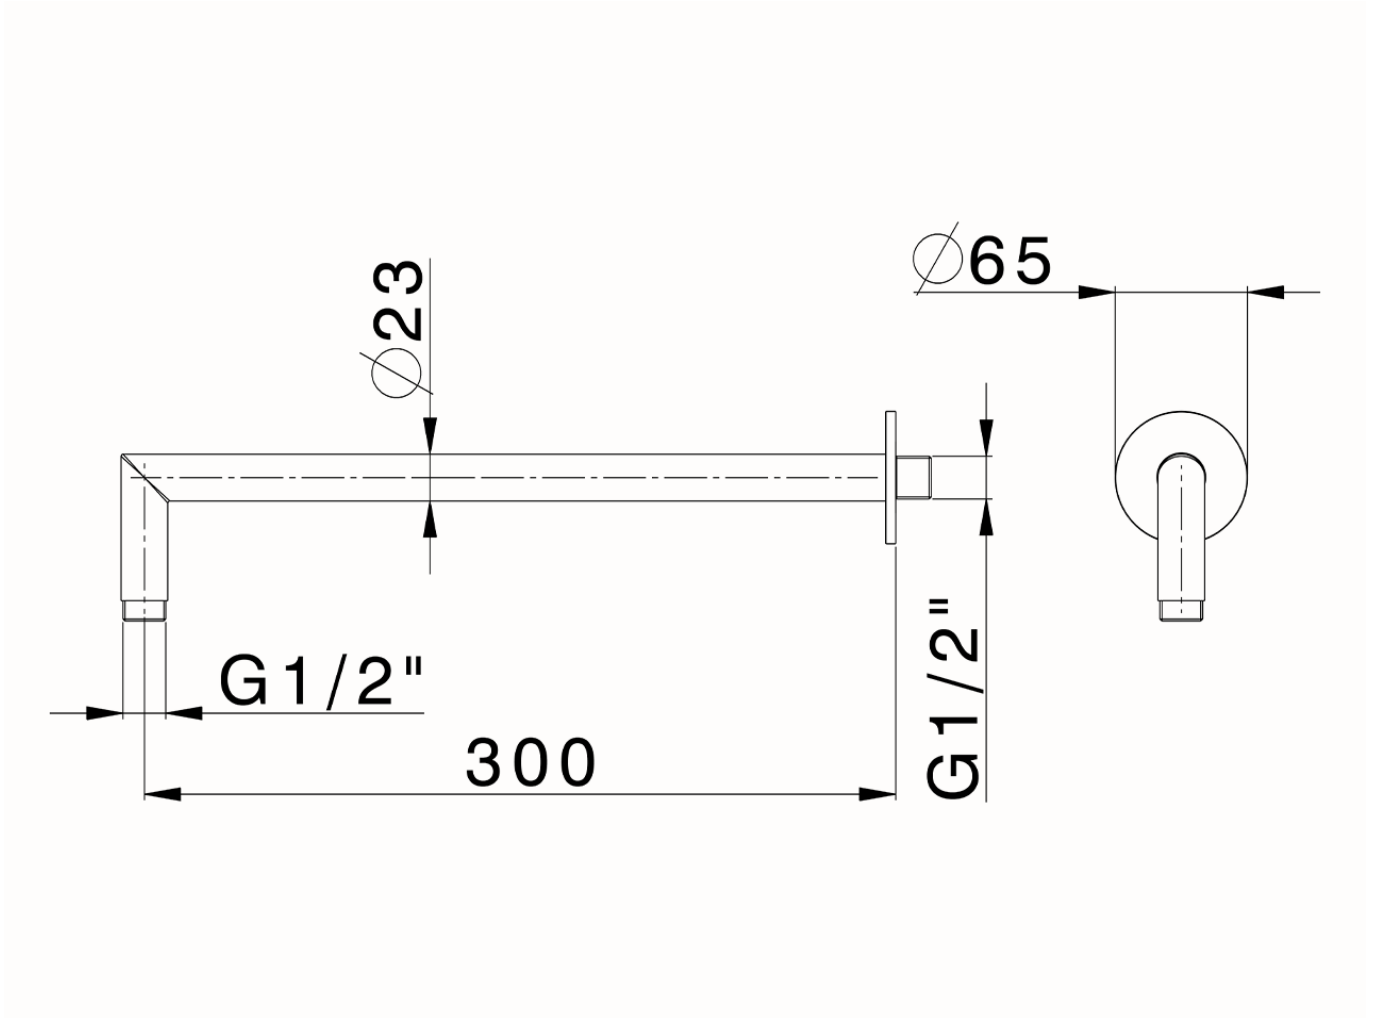

Shower arm LYNOX_SS013541

SS013541

<https://en.huberitalia.com/shower-arm-lynnox-ss013541>

2026-06-29