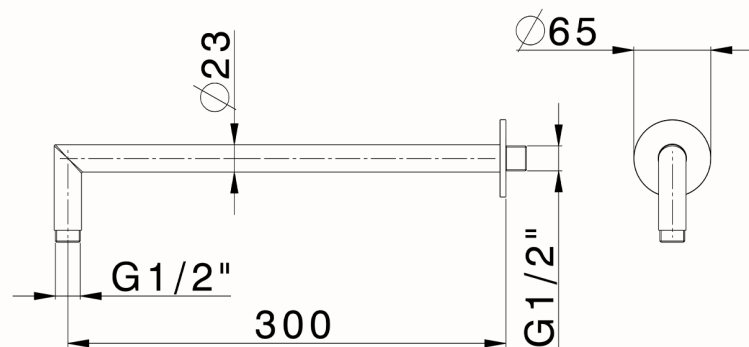

Shower arm LYNOX_SS013541

MODEL **SS013541**

Shower arm, 300 mm length, Inox AISI 316L

AVAILABLE FINISHINGS

D1 D1 Brushed Inox

CHARACTERISTICS

2026-06-08