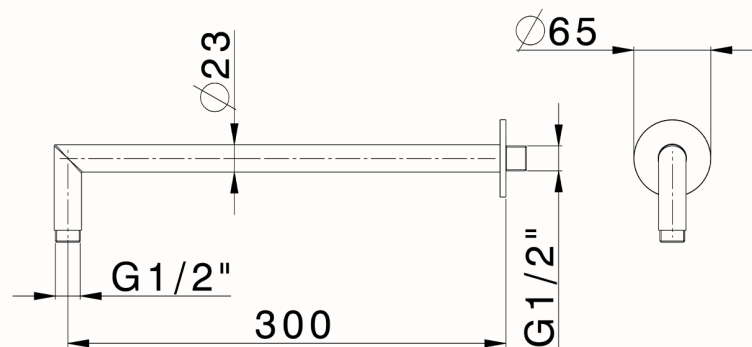

## Shower arm LYNOX\_SS013541

MODEL **SS013541**

Shower arm, 300 mm length, Inox AISI 316L

AVAILABLE FINISHINGS

CHARACTERISTICS

2026-06-29