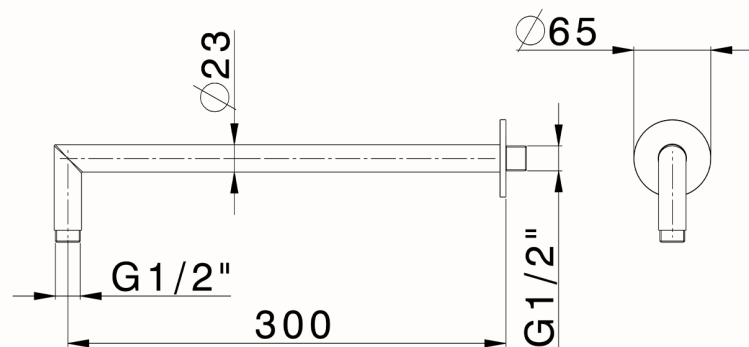

## Shower arm LYNOX\_SS013541

MODEL **SS013541**

Shower arm, 300 mm length, Inox AISI 316L

AVAILABLE FINISHINGS

 **D1** D1 Brushed Inox

CHARACTERISTICS

2026-04-28