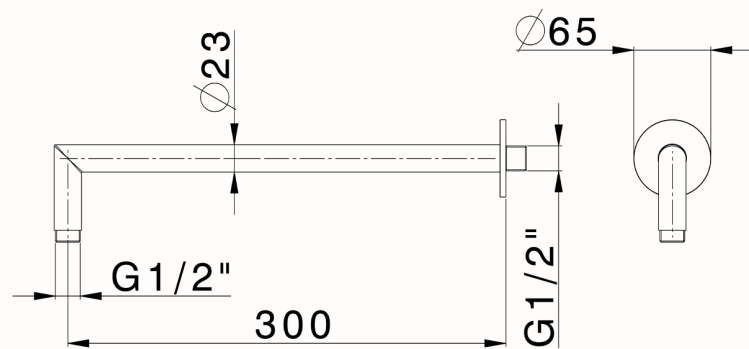

## Shower arm LYNOX\_SS013541

MODEL **SS013541**

Shower arm, 300 mm length, Inox AISI 316L

AVAILABLE FINISHINGS

**D1** D1 Brushed Inox

CHARACTERISTICS

2026-04-08