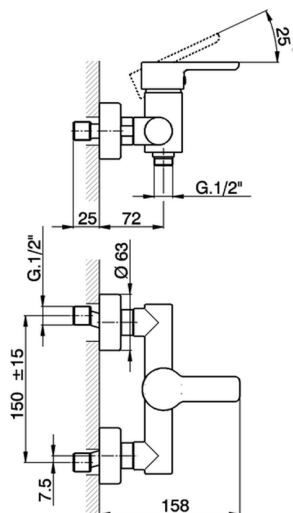

## Single lever shower mixer **SOFT\_SF000440**

MODEL **SF000440**

Single lever shower mixer, without shower set, 1/2" M flexible connection

AVAILABLE FINISHINGS

CHARACTERISTICS

Cartridge Spare Parts **ZZ95409000**

**35 mm Cartridge**

2024-11-15