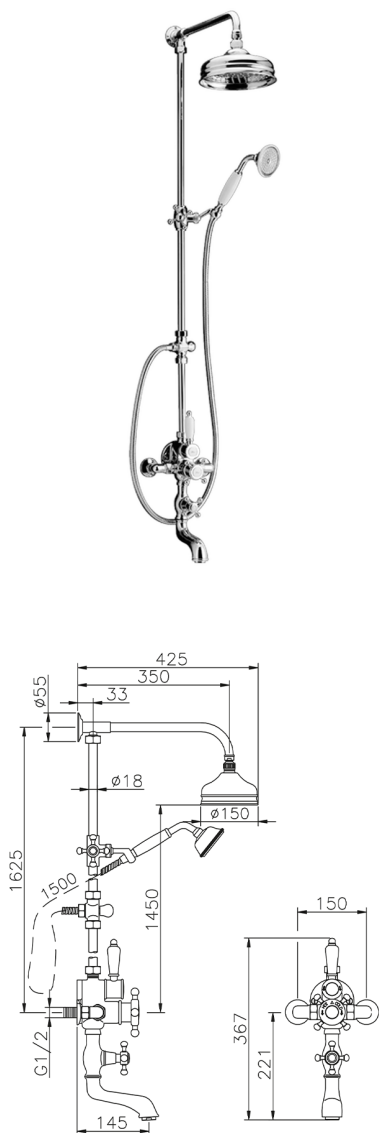

## 3-function Thermostatic shower set COLUMNS\_592.VT01H.

MODEL **592.VT01H.**

3-function Thermostatic shower set, 2-outlet diverter, not Adjustable Shower Column, 2 Stopvalves, sliding handshower bracket, 78 mm Brass Classic one spray handshower, 150 mm Brass round headshower, 150 cm Brass flexible hose

### AVAILABLE FINISHINGS

-  **AC** AC Satin Brushed Nickel
-  **AG** AG Antique Gold
-  **BA** BA Old Bronze
-  **CR** CR Chrome
-  **2W** 2W Brushed Gold

### CHARACTERISTICS

Cartridge Spare Parts **24.04A.PP**

**8x20 Plus P Thermostatic Valve**