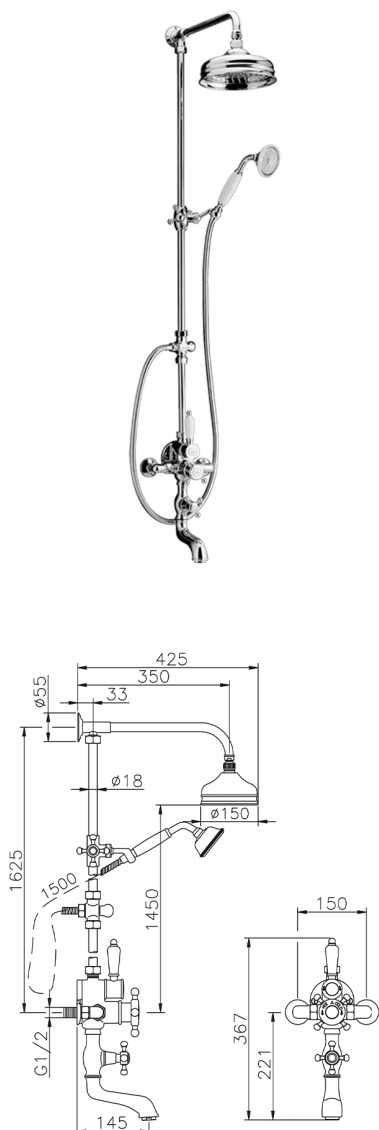

3-function Thermostatic shower set COLUMNS_592.VT01H.

MODEL **592.VT01H.**

3-function Thermostatic shower set, 2-outlet diverter, not Adjustable Shower Column, 2 Stopvalves, sliding handshower bracket, 78 mm Brass Classic one spray handshower, 150 mm Brass round headshower, 150 cm Brass flexible hose

AVAILABLE FINISHINGS

-  **AC** AC Satin Brushed Nickel
-  **AG** AG Antique Gold
-  **BA** BA Old Bronze
-  **CR** CR Chrome
-  **2W** 2W Brushed Gold

CHARACTERISTICS

Cartridge Spare Parts **24.04A.PP**
8x20 Plus P Thermostatic Valve