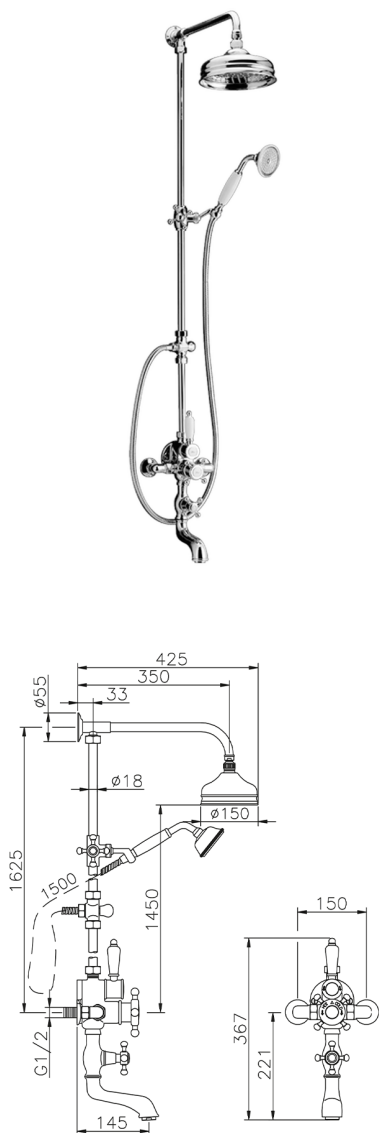

3-function Thermostatic shower set COLUMNS_592.VT01H.

MODEL **592.VT01H.**

3-function Thermostatic shower set, 2-outlet diverter, not Adjustable Shower Column, 2 Stopvalves, sliding handshower bracket, 78 mm Brass Classic one spray handshower, 150 mm Brass round headshower, 150 cm Brass flexible hose

AVAILABLE FINISHINGS

-  **AC** AC Satin Brushed Nickel
-  **AG** AG Antique Gold
-  **BA** BA Old Bronze
-  **CR** CR Chrome
-  **2W** 2W Brushed Gold

CHARACTERISTICS

Cartridge Spare Parts **24.04A.PP**

8x20 Plus P Thermostatic Valve