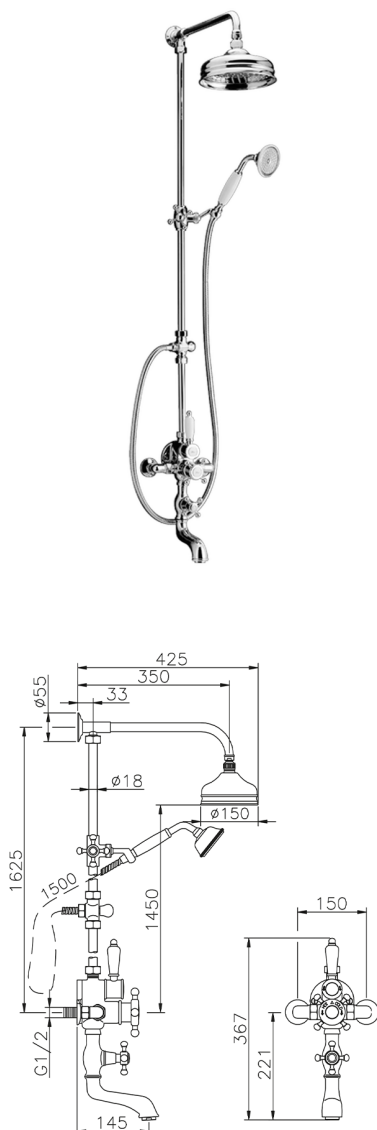

## 3-function Thermostatic shower set COLUMNS\_592.VT01H.

MODEL **592.VT01H.**

3-function Thermostatic shower set, 2-outlet diverter, not Adjustable Shower Column, 2 Stopvalves, sliding handshower bracket, 78 mm Brass Classic one spray handshower, 150 mm Brass round headshower, 150 cm Brass flexible hose

### AVAILABLE FINISHINGS

-  **AC** AC Satin Brushed Nickel
-  **AG** AG Antique Gold
-  **BA** BA Old Bronze
-  **CR** CR Chrome
-  **2W** 2W Brushed Gold

### CHARACTERISTICS

Cartridge Spare Parts **24.04A.PP**

**8x20 Plus P Thermostatic Valve**