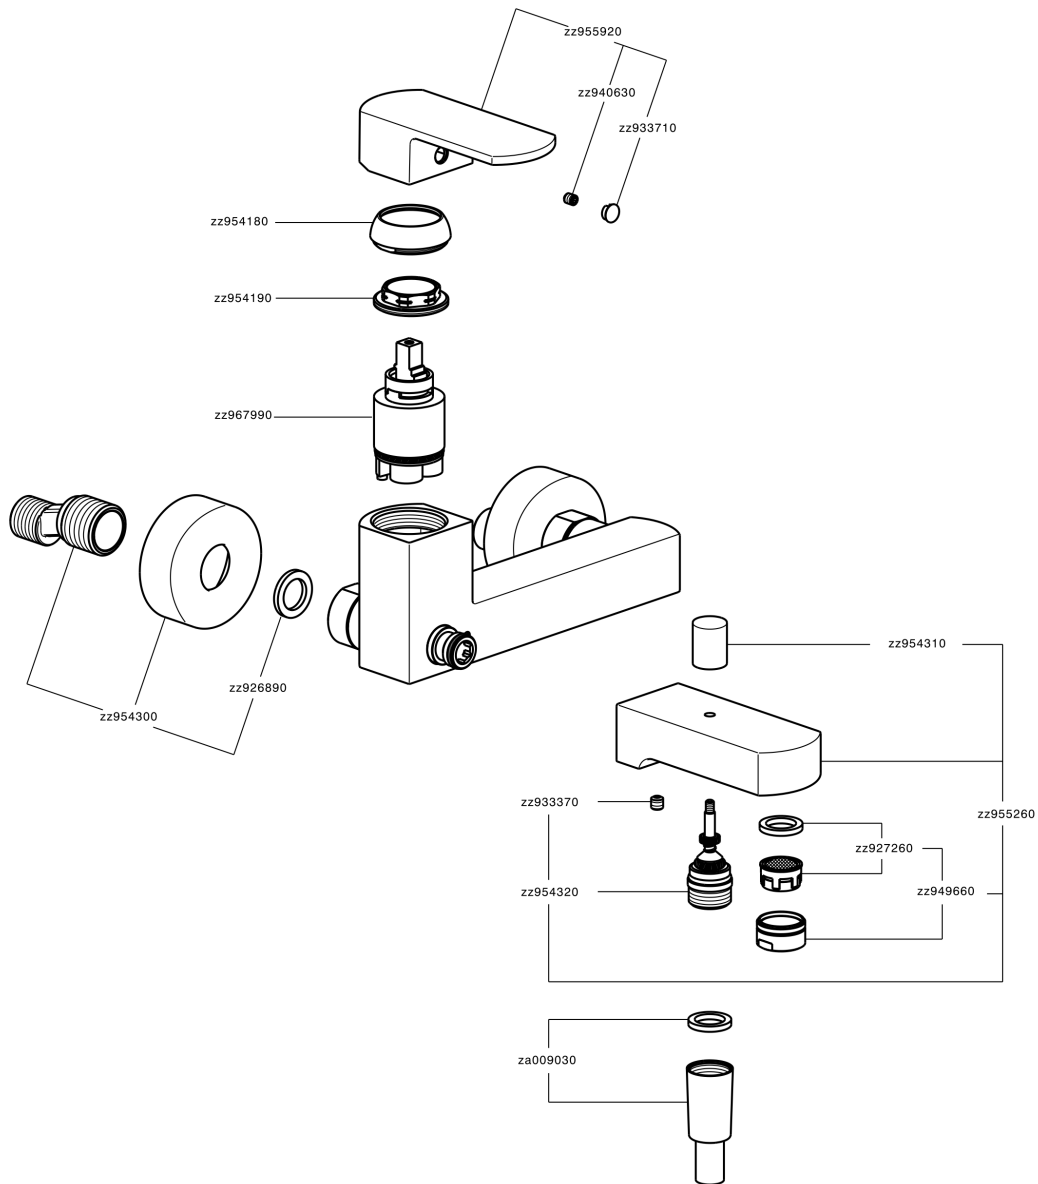

Single lever bath mixer DADO_DD000130

MODEL **DD000130**

Single lever bath mixer, without shower set, 1/2" M flexible connection

AVAILABLE FINISHINGS

-  **21** 21 Chrome
-  **2B** 2B Polished Nickel
-  **2F** 2F Brushed Nickel
-  **40** 40 Matt Black
-  **4Q** 4Q Matt White

CHARACTERISTICS

Cartridge Spare Parts **ZZ96799000**

35 mm Cartridge

Single lever bath mixer DADO_DD000130

DD000130

<https://en.huberitalia.com/single-lever-bath-mixer-dado-dd000130>

2026-06-13