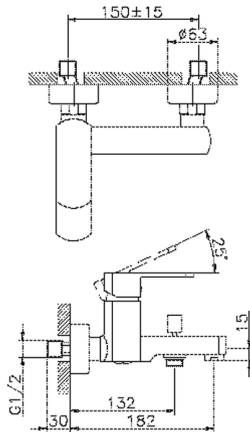

Single lever bath mixer DADO_DD000130

MODEL **DD000130**

Single lever bath mixer, without shower set, 1/2" M flexible connection

AVAILABLE FINISHINGS

-  **21** 21 Chrome
-  **2B** 2B Polished Nickel
-  **2F** 2F Brushed Nickel
-  **40** 40 Matt Black
-  **4Q** 4Q Matt White

CHARACTERISTICS

Cartridge Spare Parts **ZZ96799000**

35 mm Cartridge

Single lever bath mixer DADO_DD000130

DD000130

<https://en.huberitalia.com/single-lever-bath-mixer-dado-dd000130>

2026-06-13