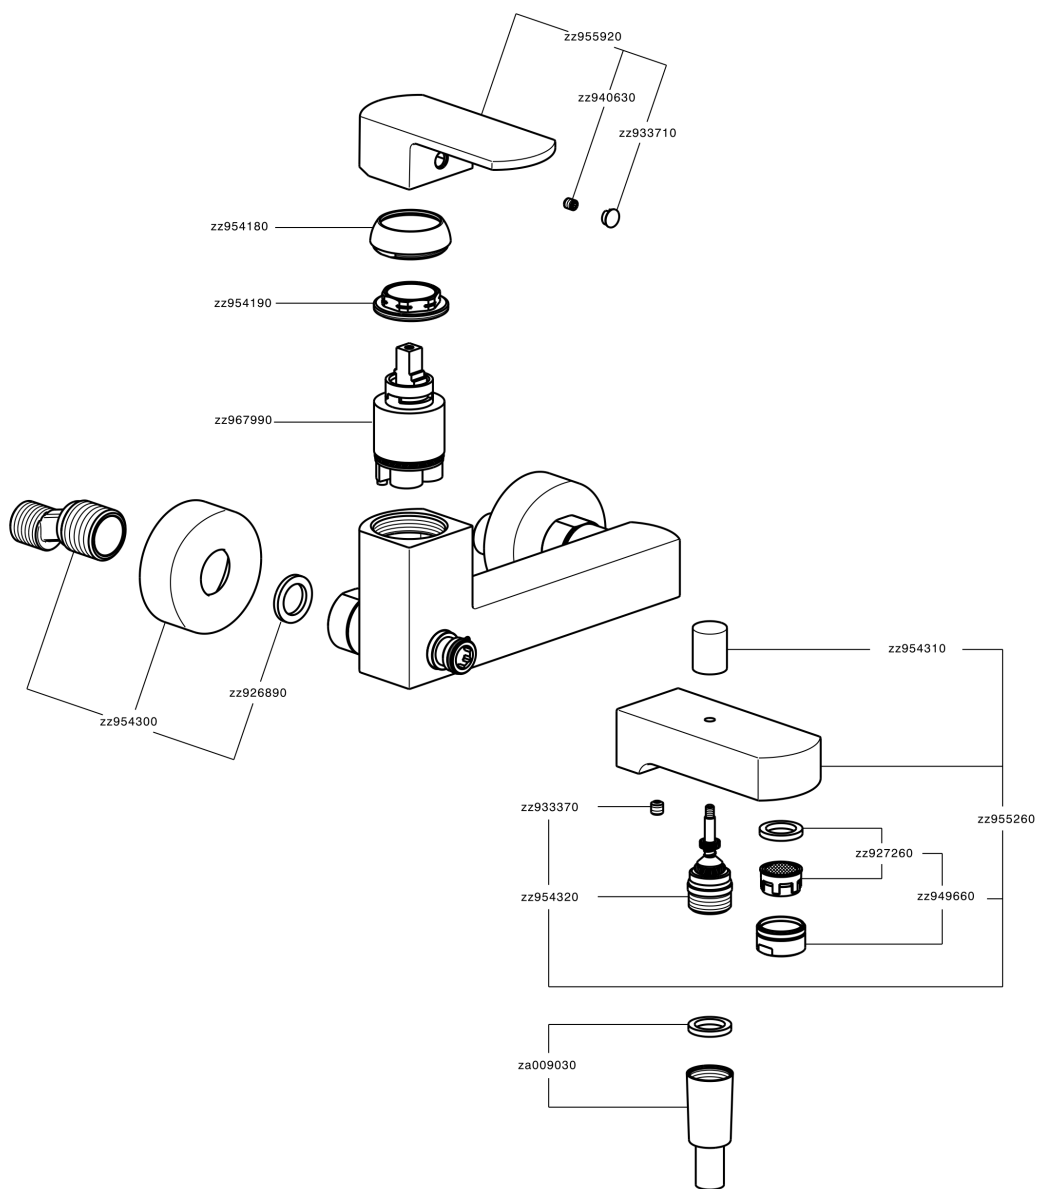

Single lever bath mixer DADO_DD000130

MODEL **DD000130**

Single lever bath mixer, without shower set, 1/2" M flexible connection

AVAILABLE FINISHINGS

-  **21** 21 Chrome
-  **2B** 2B Polished Nickel
-  **2F** 2F Brushed Nickel
-  **40** 40 Matt Black
-  **4Q** 4Q Matt White

CHARACTERISTICS

Cartridge Spare Parts **ZZ96799000**

35 mm Cartridge

Single lever bath mixer DADO_DD000130

DD000130

<https://en.huberitalia.com/single-lever-bath-mixer-dado-dd000130>

2026-06-06