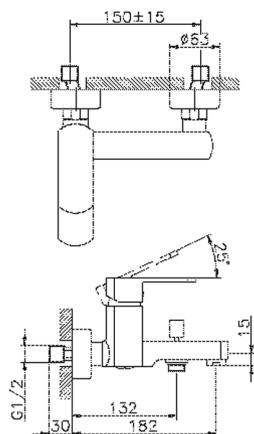

Single lever bath mixer DADO_DD000130

MODEL **DD000130**

Single lever bath mixer, without shower set, 1/2" M flexible connection

AVAILABLE FINISHINGS

-  **21** 21 Chrome
-  **2B** 2B Polished Nickel
-  **2F** 2F Brushed Nickel
-  **40** 40 Matt Black
-  **4Q** 4Q Matt White

CHARACTERISTICS

Cartridge Spare Parts **ZZ96799000**

35 mm Cartridge

Single lever bath mixer DADO_DD000130

DD000130

<https://en.huberitalia.com/single-lever-bath-mixer-dado-dd000130>

2026-06-06