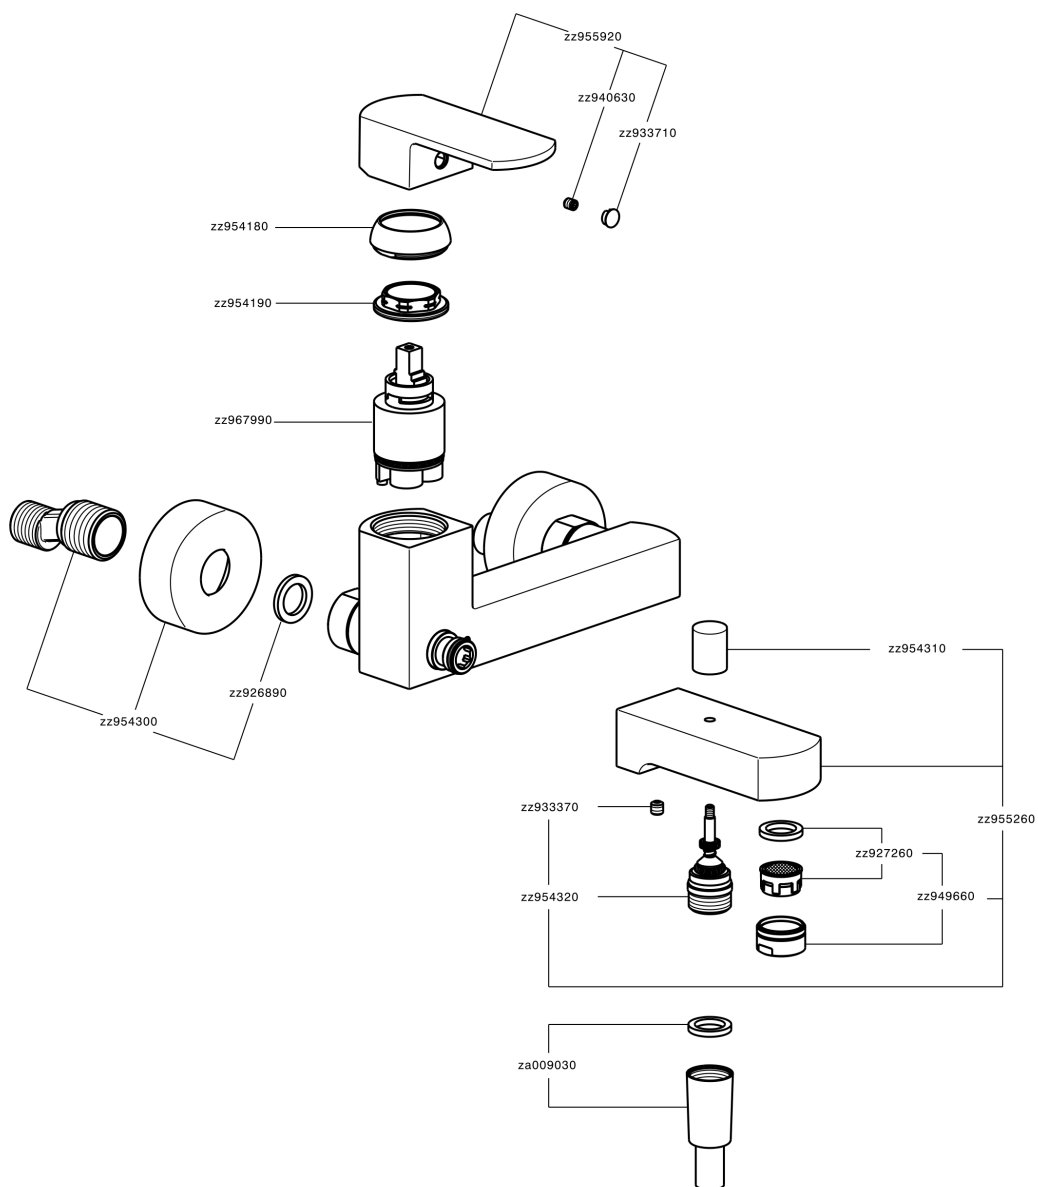

Single lever bath mixer DADO_DD000130

MODEL **DD000130**

Single lever bath mixer, without shower set, 1/2" M flexible connection

AVAILABLE FINISHINGS

-  **21** 21 Chrome
-  **2B** 2B Polished Nickel
-  **2F** 2F Brushed Nickel
-  **40** 40 Matt Black
-  **4Q** 4Q Matt White

CHARACTERISTICS

Cartridge Spare Parts **ZZ96799000**

35 mm Cartridge

Single lever bath mixer DADO_DD000130

DD000130

<https://en.huberitalia.com/single-lever-bath-mixer-dado-dd000130>

2026-04-09