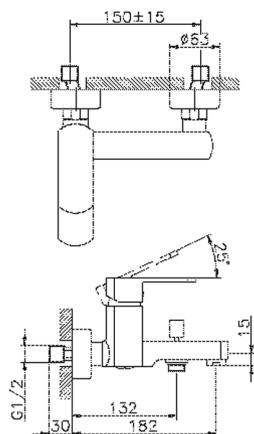

Single lever bath mixer DADO_DD000130

MODEL **DD000130**

Single lever bath mixer, without shower set, 1/2" M flexible connection

AVAILABLE FINISHINGS

-  **21** 21 Chrome
-  **2B** 2B Polished Nickel
-  **2F** 2F Brushed Nickel
-  **40** 40 Matt Black
-  **4Q** 4Q Matt White

CHARACTERISTICS

Cartridge Spare Parts **ZZ96799000**

35 mm Cartridge

Single lever bath mixer DADO_DD000130

DD000130

<https://en.huberitalia.com/single-lever-bath-mixer-dado-dd000130>

2026-06-13