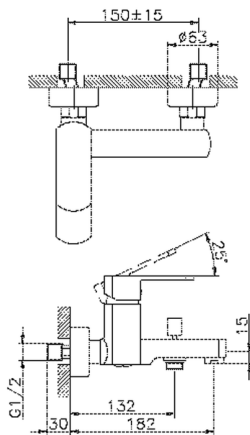

Single lever bath mixer DADO_DD000130

MODEL **DD000130**

Single lever bath mixer, without shower set, 1/2" M flexible connection

AVAILABLE FINISHINGS

-  **21** 21 Chrome
-  **2B** 2B Polished Nickel
-  **2F** 2F Brushed Nickel
-  **40** 40 Matt Black
-  **4Q** 4Q Matt White

CHARACTERISTICS

Cartridge Spare Parts **ZZ96799000**

35 mm Cartridge

Single lever bath mixer DADO_DD000130

DD000130

<https://en.huberitalia.com/single-lever-bath-mixer-dado-dd000130>

2026-05-15