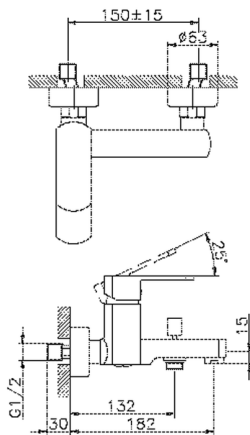

Single lever bath mixer DADO_DD000130

MODEL **DD000130**

Single lever bath mixer, without shower set, 1/2" M flexible connection

AVAILABLE FINISHINGS

-  **21** 21 Chrome
-  **2B** 2B Polished Nickel
-  **2F** 2F Brushed Nickel
-  **40** 40 Matt Black
-  **4Q** 4Q Matt White

CHARACTERISTICS

Cartridge Spare Parts **ZZ96799000**

35 mm Cartridge

Single lever bath mixer DADO_DD000130

DD000130

<https://en.huberitalia.com/single-lever-bath-mixer-dado-dd000130>

2026-04-09