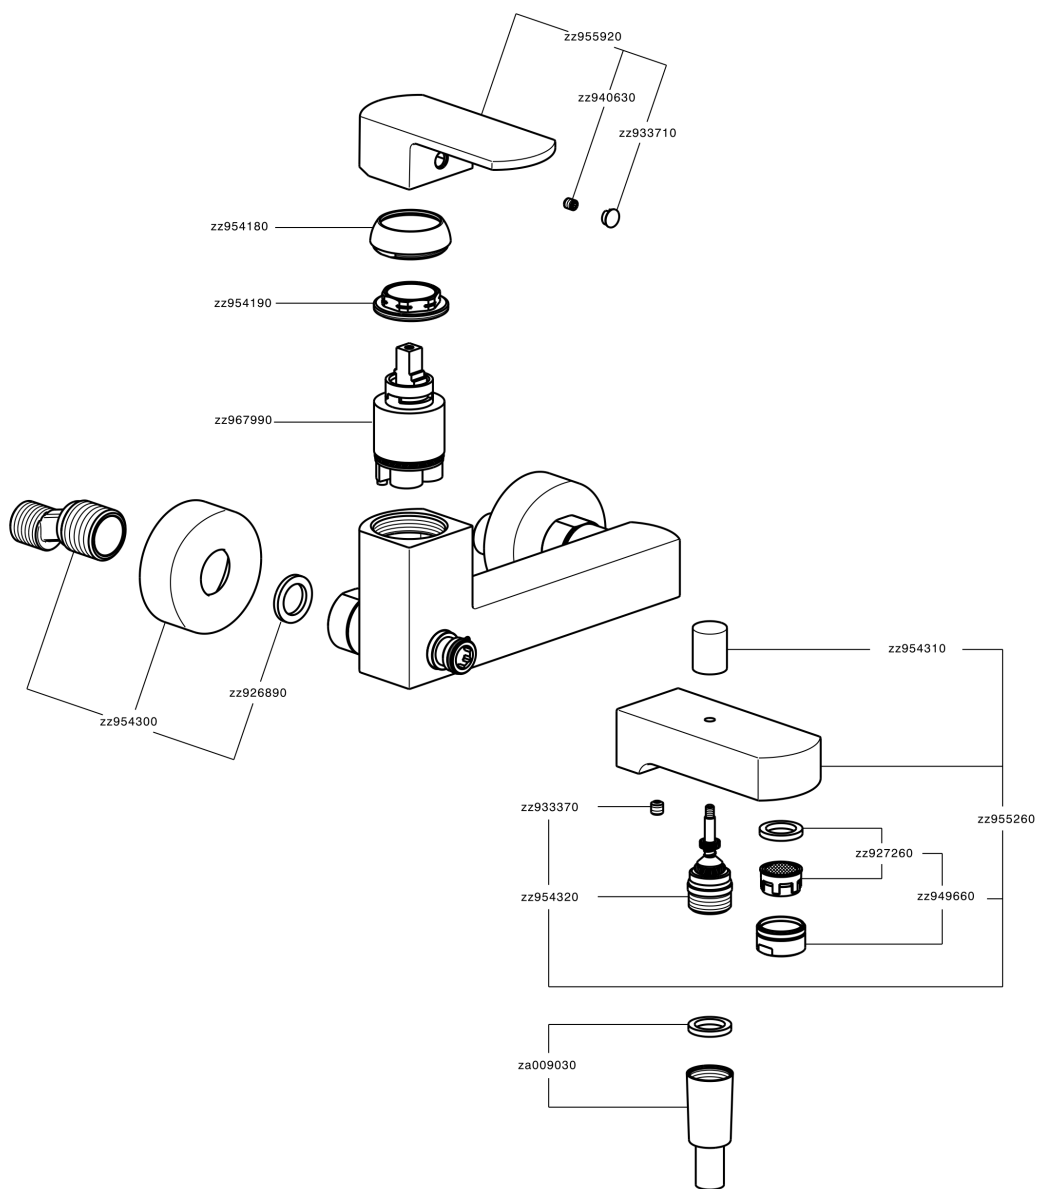

Single lever bath mixer DADO_DD000130

MODEL **DD000130**

Single lever bath mixer, without shower set, 1/2" M flexible connection

AVAILABLE FINISHINGS

-  **21** 21 Chrome
-  **2B** 2B Polished Nickel
-  **2F** 2F Brushed Nickel
-  **40** 40 Matt Black
-  **4Q** 4Q Matt White

CHARACTERISTICS

Cartridge Spare Parts **ZZ96799000**

35 mm Cartridge

Single lever bath mixer DADO_DD000130

DD000130

<https://en.huberitalia.com/single-lever-bath-mixer-dado-dd000130>

2026-06-13