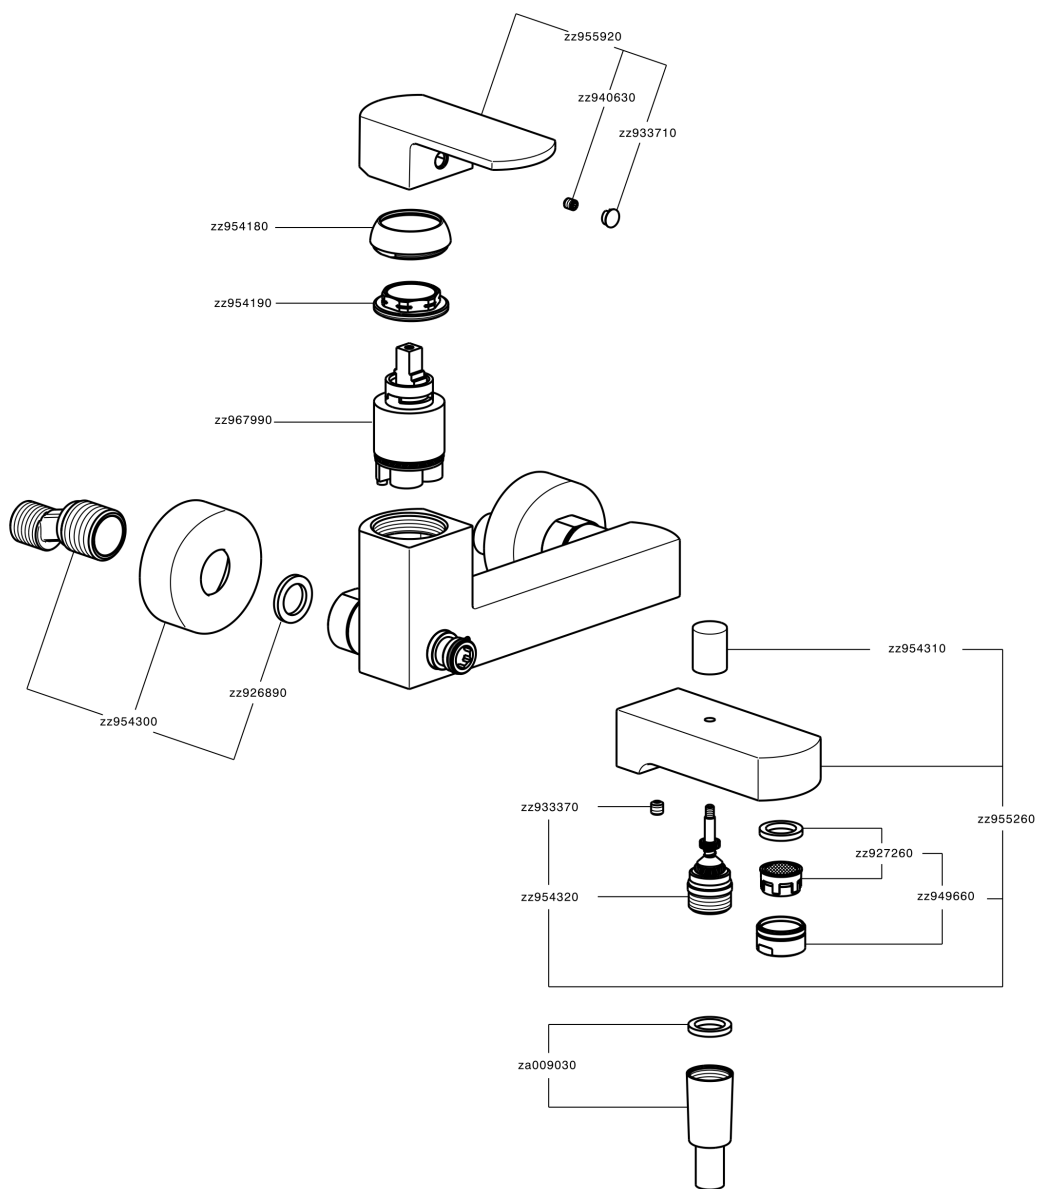

Single lever bath mixer DADO_DD000130

MODEL **DD000130**

Single lever bath mixer, without shower set, 1/2" M flexible connection

AVAILABLE FINISHINGS

-  **21** 21 Chrome
-  **2B** 2B Polished Nickel
-  **2F** 2F Brushed Nickel
-  **40** 40 Matt Black
-  **4Q** 4Q Matt White

CHARACTERISTICS

Cartridge Spare Parts **ZZ96799000**

35 mm Cartridge

Single lever bath mixer DADO_DD000130

DD000130

<https://en.huberitalia.com/single-lever-bath-mixer-dado-dd000130>

2026-05-15