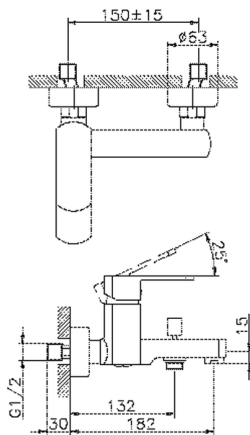

## Single lever bath mixer DADO\_DD000130

MODEL **DD000130**

Single lever bath mixer, without shower set, 1/2" M flexible connection

### CHARACTERISTICS

Cartridge Spare Parts **ZZ96799000**

**35 mm Cartridge**