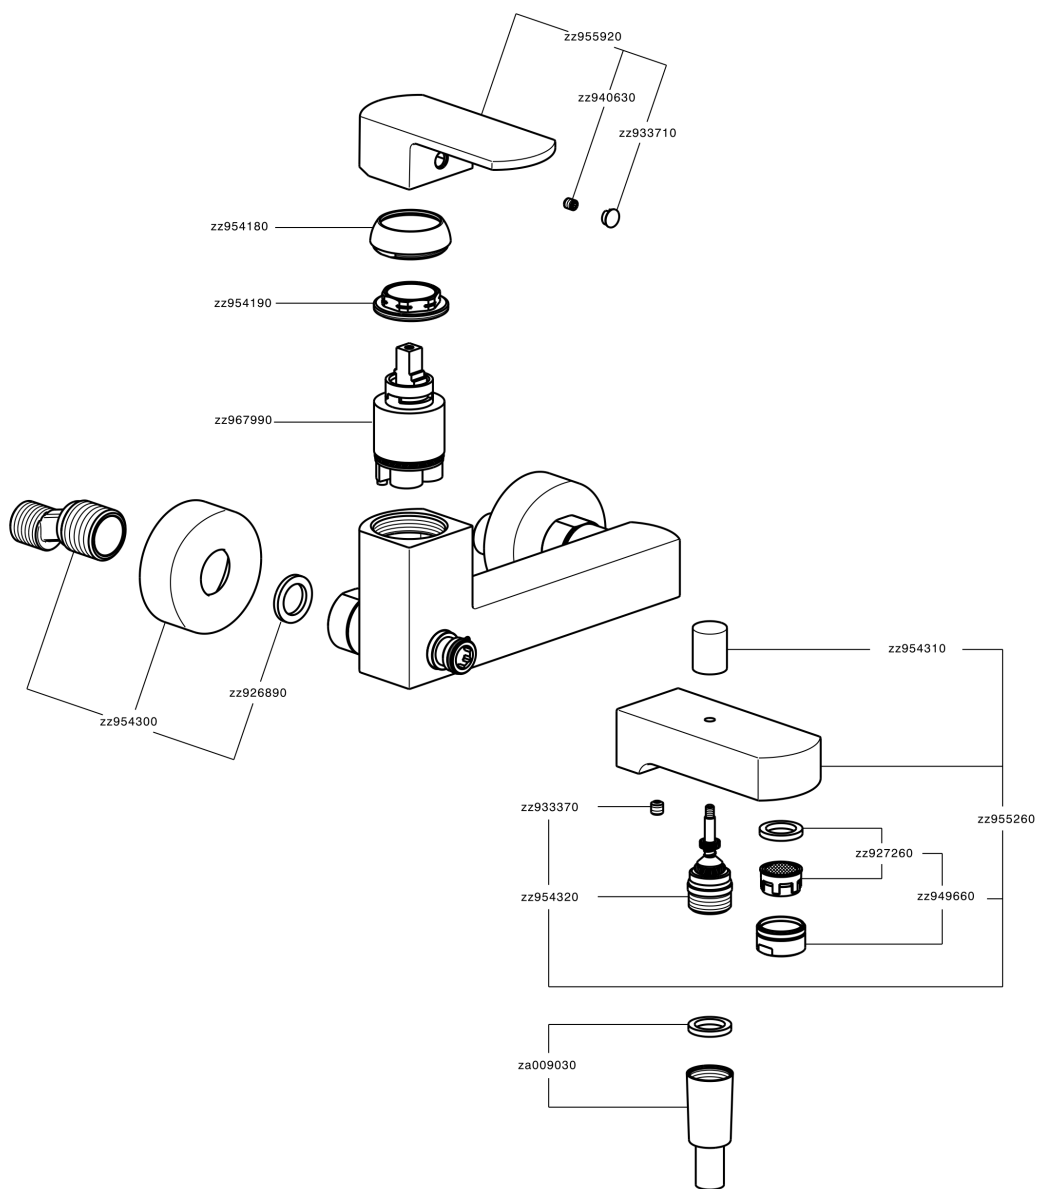

## Single lever bath mixer DADO\_DD000130

MODEL **DD000130**

Single lever bath mixer, without shower set, 1/2" M flexible connection

### CHARACTERISTICS

Cartridge Spare Parts **ZZ96799000**

**35 mm Cartridge**

## Single lever bath mixer DADO\_DD000130

DD000130

<https://en.huberitalia.com/single-lever-bath-mixer-dado-dd000130>

2026-04-06