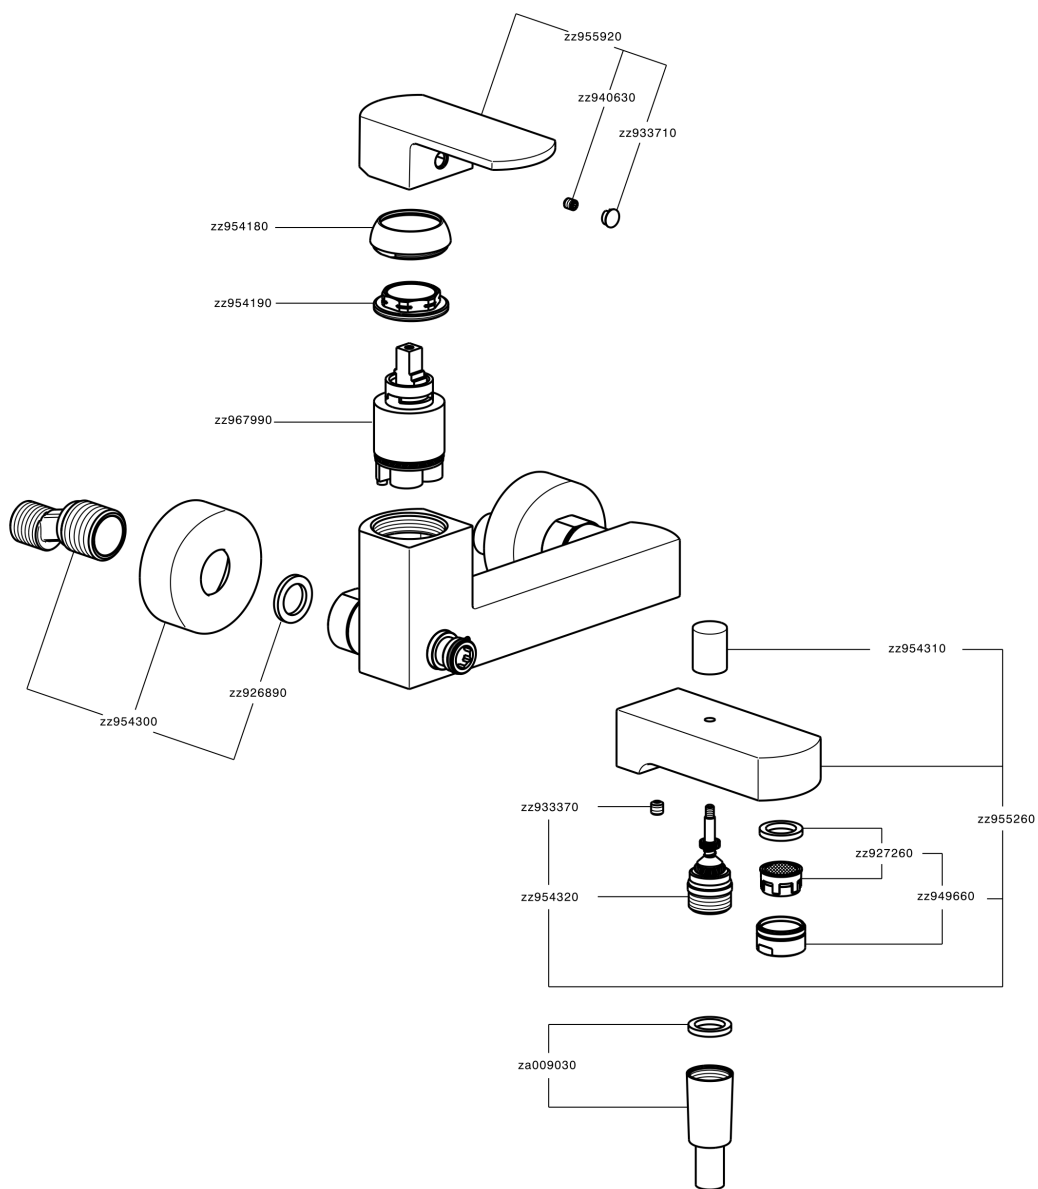

## Single lever bath mixer DADO\_DD000130

MODEL **DD000130**

Single lever bath mixer, without shower set, 1/2" M flexible connection

### CHARACTERISTICS

Cartridge Spare Parts **ZZ96799000**

**35 mm Cartridge**

## Single lever bath mixer DADO\_DD000130

DD000130

<https://en.huberitalia.com/single-lever-bath-mixer-dado-dd000130>

2026-05-15