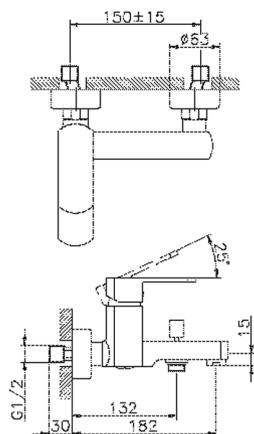

## Single lever bath mixer DADO\_DD000130

MODEL **DD000130**

Single lever bath mixer, without shower set, 1/2" M flexible connection

### CHARACTERISTICS

Cartridge Spare Parts **ZZ96799000**

**35 mm Cartridge**