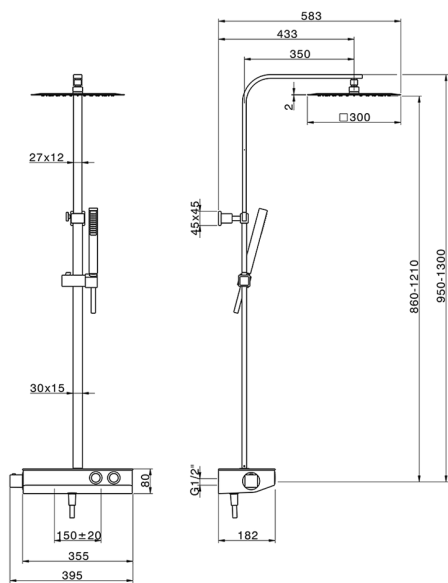

## 2-function Thermostatic shower set COLUMNS\_TLC86020

MODEL **TLC86020**

2-function Thermostatic shower set, 2-way push-button diverter, adjustable riser column, sliding shower bracket, ABS 27x27mm one spray minimalist square handshower, 300x300 mm INOX square showerhead 2 mm thick, 150 cm smooth SILVERFLEX Flexible Hose

AVAILABLE FINISHINGS

CHARACTERISTICS

Cartridge Spare Parts **22.04A.AR - ZZ97279004**

**Argo 2 (long filter) Thermostatic Valve**

### DeviaStop

The Huber Devia Stop technology allows to adjust the water flow and to direct it to the selected output point (overhead soaker, hand shower, etc).