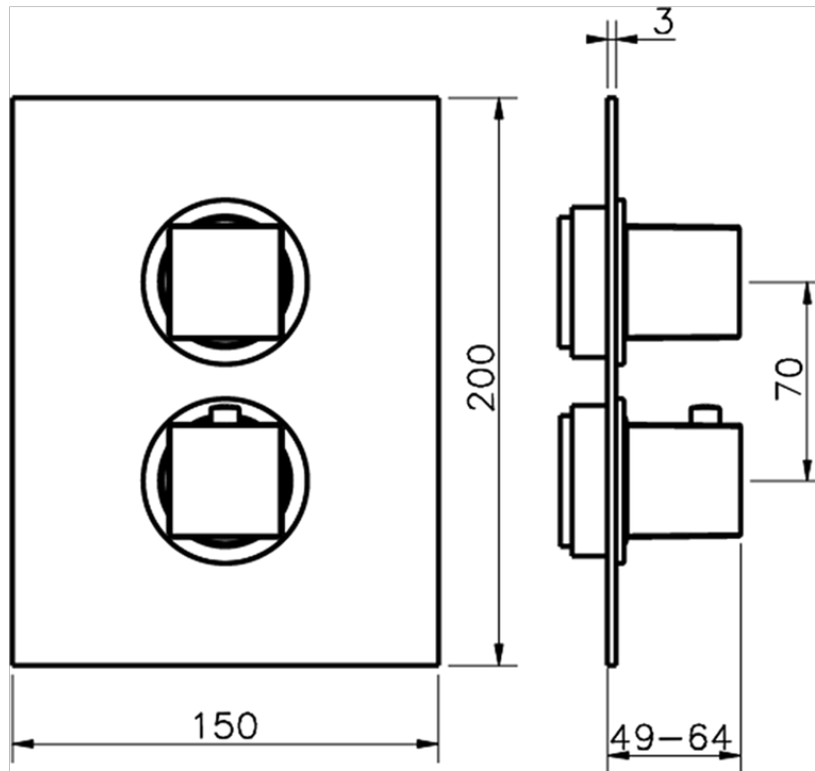

Exposed part for con.thermo.shower valve, 3-outlet THERMO_NE018200

NE018200

<https://en.huberitalia.com/exposed-part-for-con-thermo-shower-valve-3-outlet-thermo-ne018200>

Piastra/Plate/Plaque/Platte/Placa

2-3mm: XX 25-40 YY 76-91

10 mm: XX 16-31 YY 65-80

ZB018201

<https://en.huberitalia.com/3-outlet-concealed-thermostatic-shower-valve-concealed-zb018201>

2026-04-29