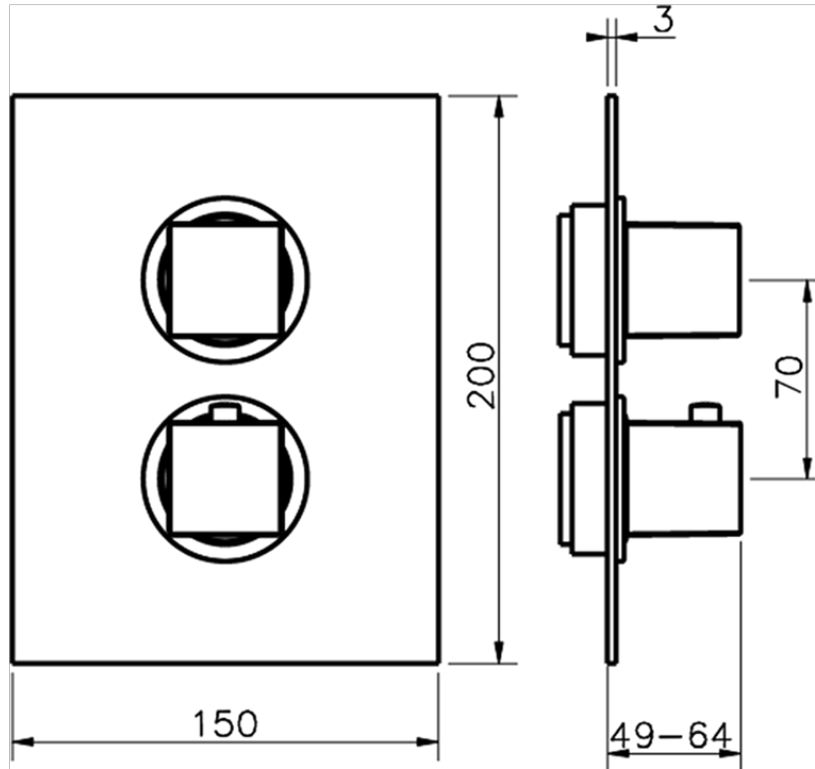

Exposed part for con.thermo.shower valve, 3-outlet THERMO_NE018200

NE018200

<https://en.huberitalia.com/exposed-part-for-con-thermo-shower-valve-3-outlet-thermo-ne018200>

Piastra/Plate/Plaque/Platte/Placa

2-3mm: XX 25-40 YY 76-91

10 mm: XX 16-31 YY 65-80

ZB018201

<https://en.huberitalia.com/3-outlet-concealed-thermostatic-shower-valve-concealed-zb018201>

2026-04-06