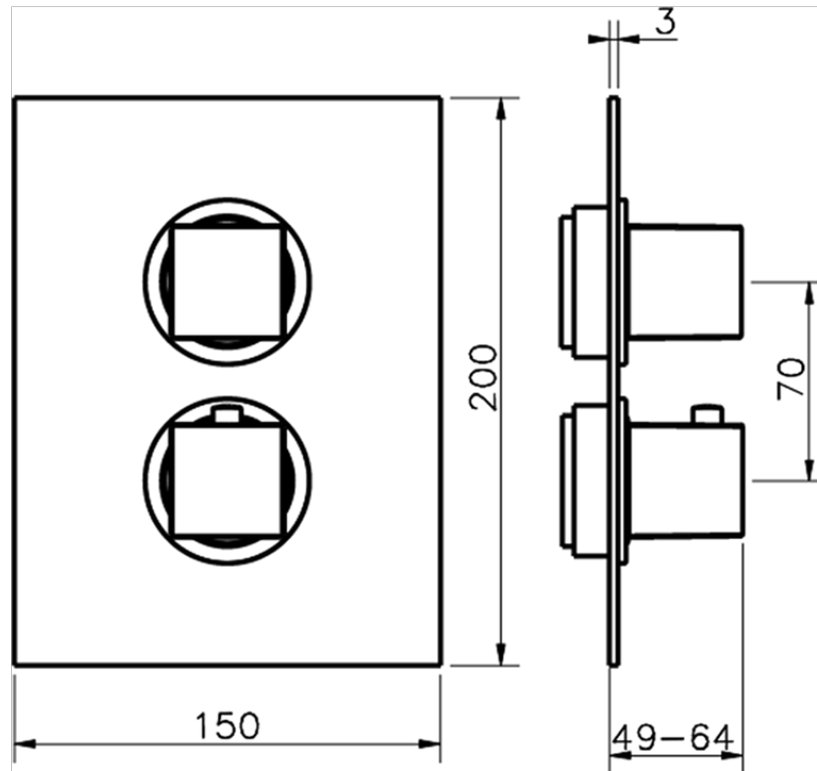

Exposed part for con.thermo.shower valve, 3-outlet THERMO_NE018200

NE018200

<https://en.huberitalia.com/exposed-part-for-con-thermo-shower-valve-3-outlet-thermo-ne018200>

Piastra/Plate/Plaque/Platte/Placa

2-3mm: XX 25-40 YY 76-91

10 mm: XX 16-31 YY 65-80

ZB018201

<https://en.huberitalia.com/3-outlet-concealed-thermostatic-shower-valve-concealed-zb018201>

2026-06-25