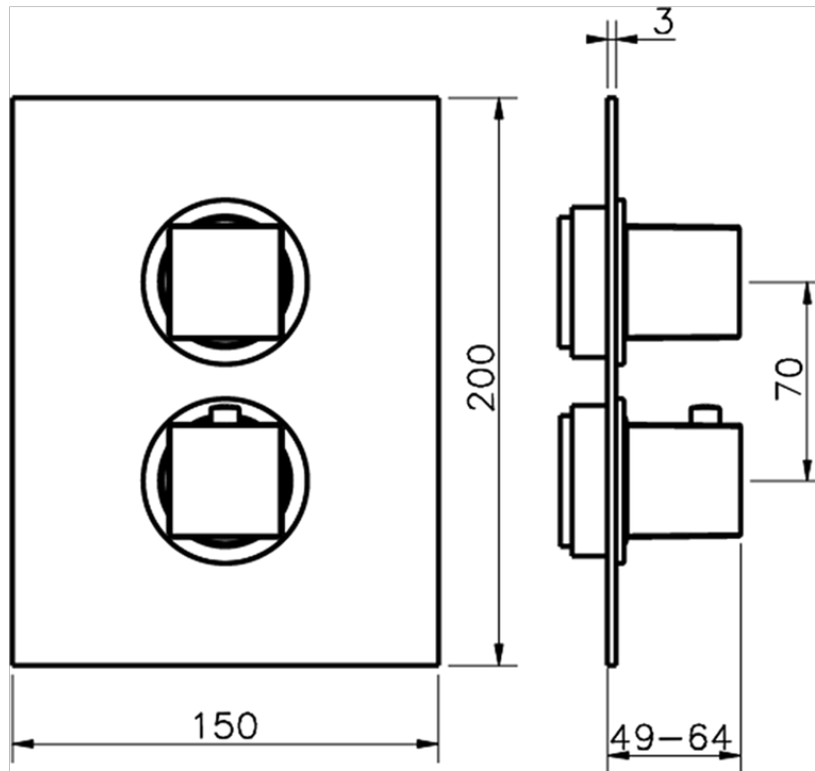

Exposed part for con.thermo.shower valve, 3-outlet THERMO_NE018200

NE018200

<https://en.huberitalia.com/exposed-part-for-con-thermo-shower-valve-3-outlet-thermo-ne018200>

Piastra/Plate/Plaque/Platte/Placa

2-3mm: XX 25-40 YY 76-91

10 mm: XX 16-31 YY 65-80

ZB018201

<https://en.huberitalia.com/3-outlet-concealed-thermostatic-shower-valve-concealed-zb018201>

2026-04-08