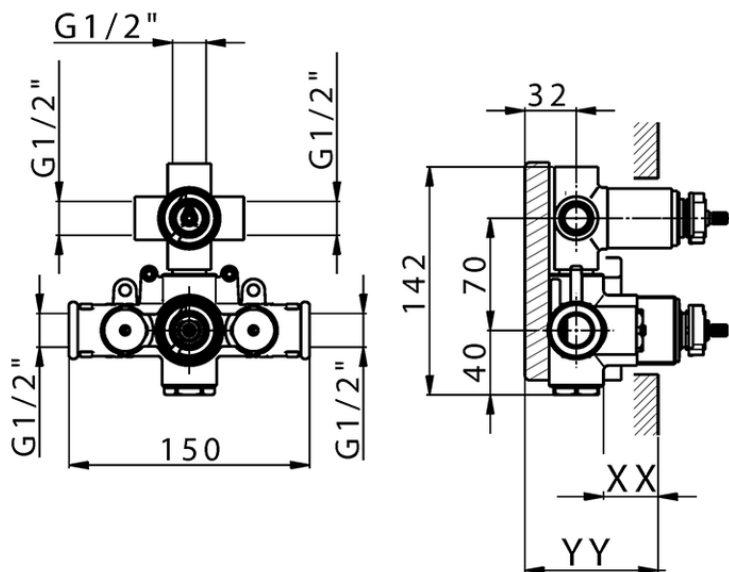

Exposed part for con.thermo.shower valve, 3-outlet THERMO_NE018200

NE018200

<https://en.huberitalia.com/exposed-part-for-con-thermo-shower-valve-3-outlet-thermo-ne018200>

Piastra/Plate/Plaque/Platte/Placa

2-3mm: XX 25-40 YY 76-91

10 mm: XX 16-31 YY 65-80

ZB018201

<https://en.huberitalia.com/3-outlet-concealed-thermostatic-shower-valve-concealed-zb018201>

2026-04-29