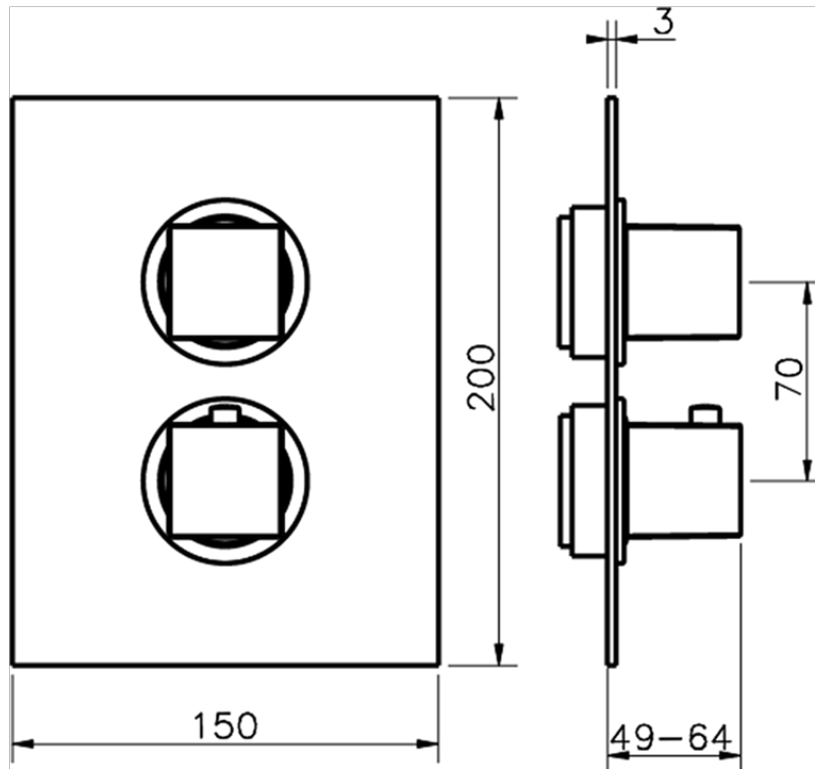

## Exposed part for con.thermo.shower valve, 3-outlet THERMO\_NE018200

NE018200

<https://en.huberitalia.com/exposed-part-for-con-thermo-shower-valve-3-outlet-thermo-ne018200>

Piastra/Plate/Plaque/Platte/Placa

2-3mm: XX 25-40 YY 76-91

10 mm: XX 16-31 YY 65-80

ZB018201

<https://en.huberitalia.com/3-outlet-concealed-thermostatic-shower-valve-concealed-zb018201>

2026-05-25