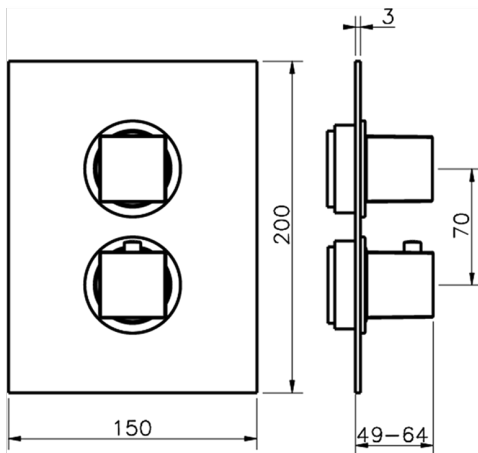

CHARACTERISTICS

Installation **Concealed**

Required concealed parts **ZB018201**

Thermostatic

The Huber thermostatic is your personal water manager, helping you to handle, control and save water and energy.