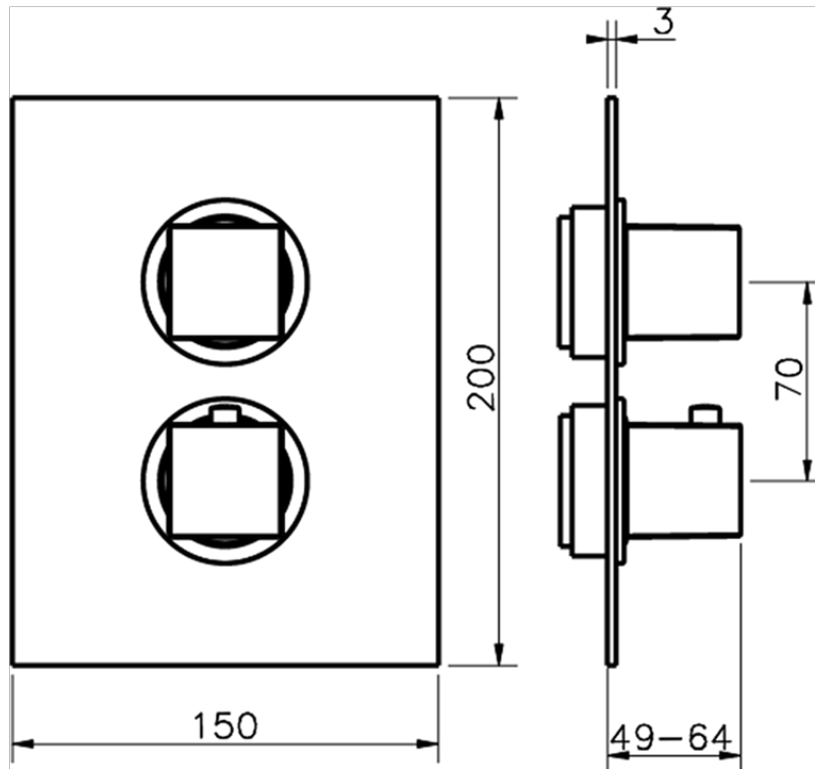

Exposed part for con.thermo.shower valve, 3-outlet THERMO_NE018200

NE018200

<https://en.huberitalia.com/exposed-part-for-con-thermo-shower-valve-3-outlet-thermo-ne018200>

Piastra/Plate/Plaque/Platte/Placa

2-3mm: XX 25-40 YY 76-91

10 mm: XX 16-31 YY 65-80

ZB018201

<https://en.huberitalia.com/3-outlet-concealed-thermostatic-shower-valve-concealed-zb018201>

2026-04-08