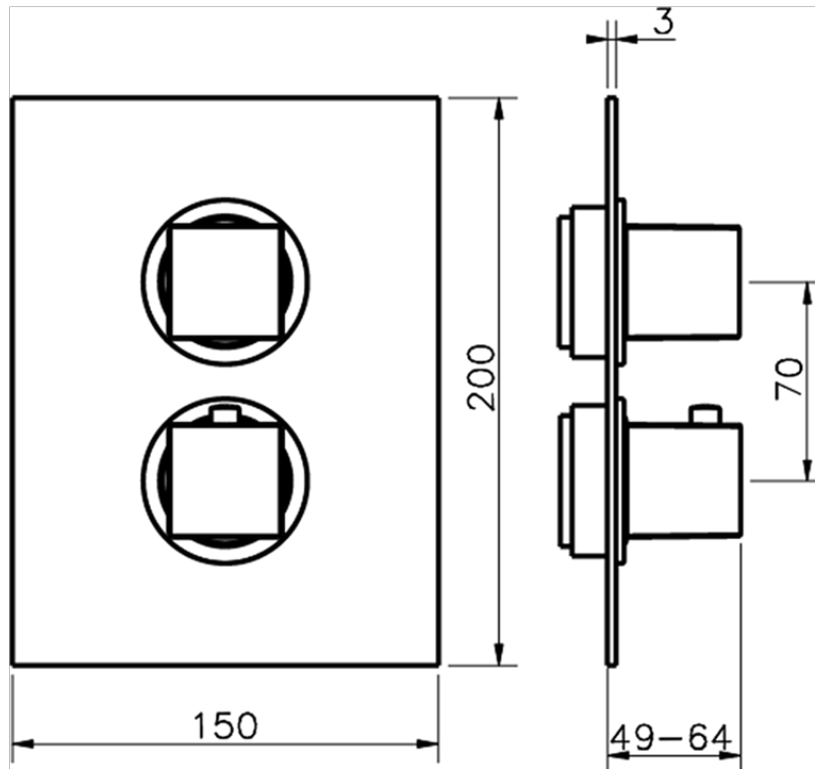

## Exposed part for con.thermo.shower valve, 3-outlet THERMO\_NE018200

NE018200

<https://en.huberitalia.com/exposed-part-for-con-thermo-shower-valve-3-outlet-thermo-ne018200>

Piastra/Plate/Plaque/Platte/Placa

2-3mm: XX 25-40 YY 76-91

10 mm: XX 16-31 YY 65-80

ZB018201

<https://en.huberitalia.com/3-outlet-concealed-thermostatic-shower-valve-concealed-zb018201>

2026-04-29