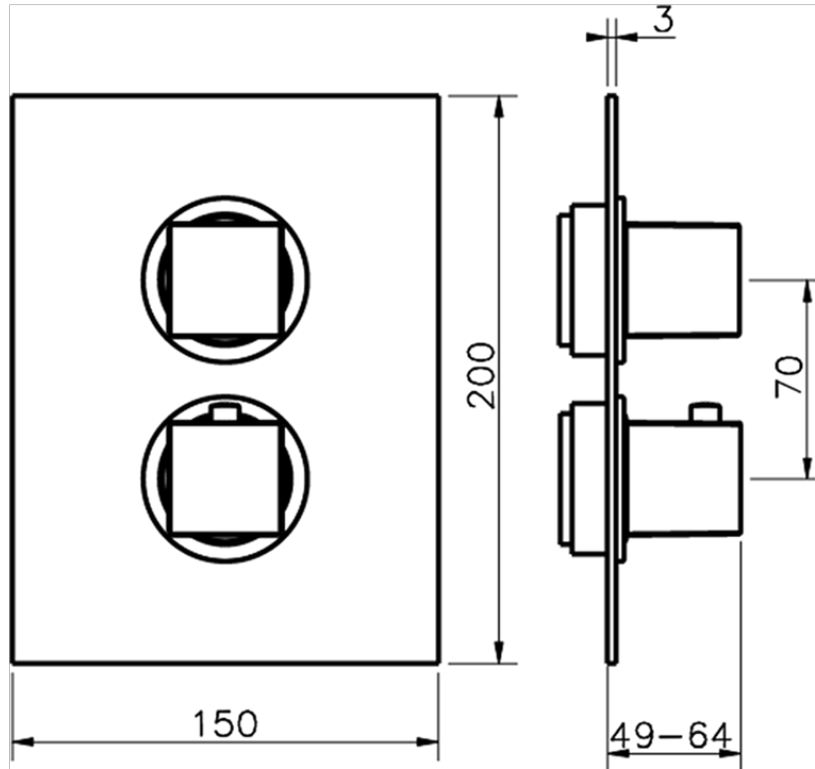

## Exposed part for con.thermo.shower valve, 3-outlet THERMO\_NE018200

NE018200

<https://en.huberitalia.com/exposed-part-for-con-thermo-shower-valve-3-outlet-thermo-ne018200>

Piastra/Plate/Plaque/Platte/Placa

2-3mm: XX 25-40 YY 76-91

10 mm: XX 16-31 YY 65-80

ZB018201

<https://en.huberitalia.com/3-outlet-concealed-thermostatic-shower-valve-concealed-zb018201>

2026-06-10