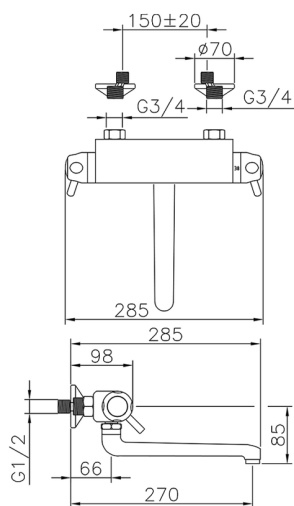

Wall mounted Thermostatic sink mixer KITCHEN_CPT70010

MODEL **CPT70010**

Wall mounted Thermostatic sink mixer, swivel spout

AVAILABLE FINISHINGS

CHARACTERISTICS

Cartridge Spare Parts **24.02AB.PL**

12x32 Plus Thermostatic Valve