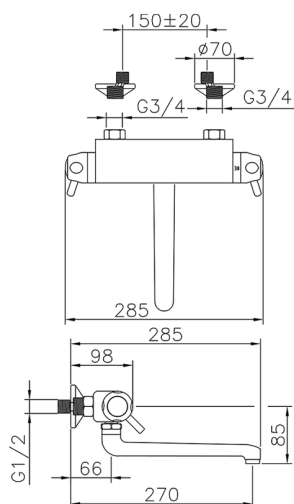

## Wall mounted Thermostatic sink mixer KITCHEN\_CPT70010

MODEL **CPT70010**

Wall mounted Thermostatic sink mixer, swivel spout

AVAILABLE FINISHINGS

CHARACTERISTICS

Cartridge Spare Parts **24.02AB.PL**

**12x32 Plus Thermostatic Valve**