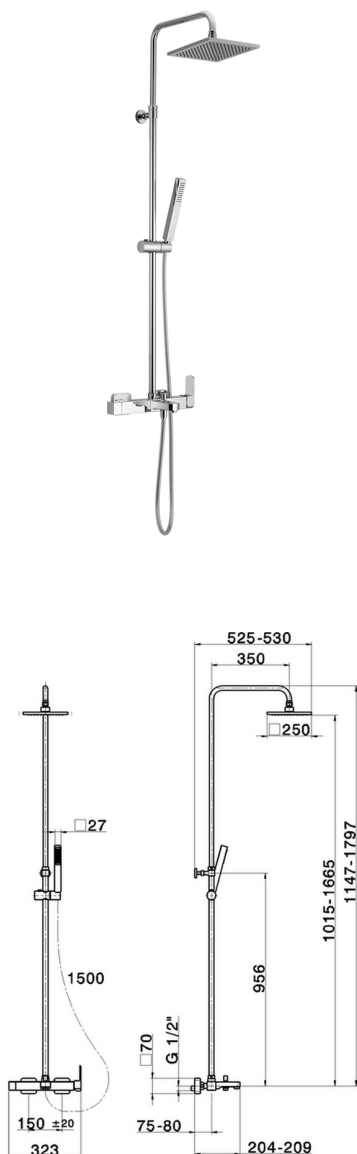

3-function single lever bath set COLUMNS_DD004121

MODEL **DD004121**

3-function single lever bath set, 2-outlet diverter, adjustable riser column, sliding shower bracket, ABS 27x27mm one spray minimalist square handshower, 250x250 mm Brass square showerhead 8 mm thick, 150 cm smooth SILVERFLEX Flexible Hose

AVAILABLE FINISHINGS

CHARACTERISTICS

Cartridge Spare Parts **ZZ95409000**

35 mm Cartridge

EcoStop

EcoStop feature limits water flow to approximately 50% of maximum output with one point of resistance on setting. Push slightly past the middle stop only when full water output is required. This will save water up to 50%.

DeviaStop

The Huber Devia Stop technology allows to adjust the water flow and to direct it to the selected output point (overhead soaker, hand shower, etc).

2026-04-26