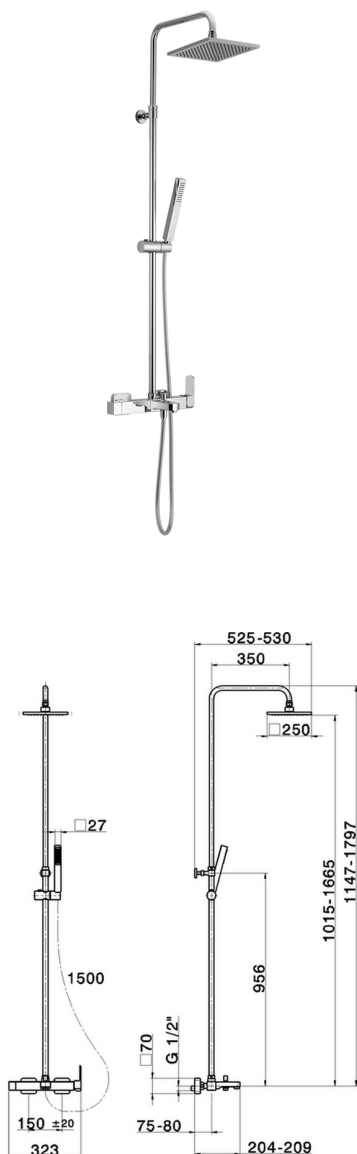

3-function single lever bath set COLUMNS_DD004121

MODEL **DD004121**

3-function single lever bath set, 2-outlet diverter, adjustable riser column, sliding shower bracket, ABS 27x27mm one spray minimalist square handshower, 250x250 mm Brass square showerhead 8 mm thick, 150 cm smooth SILVERFLEX Flexible Hose

AVAILABLE FINISHINGS

CHARACTERISTICS

Cartridge Spare Parts **ZZ95409000**

35 mm Cartridge

EcoStop

EcoStop feature limits water flow to approximately 50% of maximum output with one point of resistance on setting. Push slightly past the middle stop only when full water output is required. This will save water up to 50%.

DeviaStop

The Huber Devia Stop technology allows to adjust the water flow and to direct it to the selected output point (overhead soaker, hand shower, etc).

2026-06-13