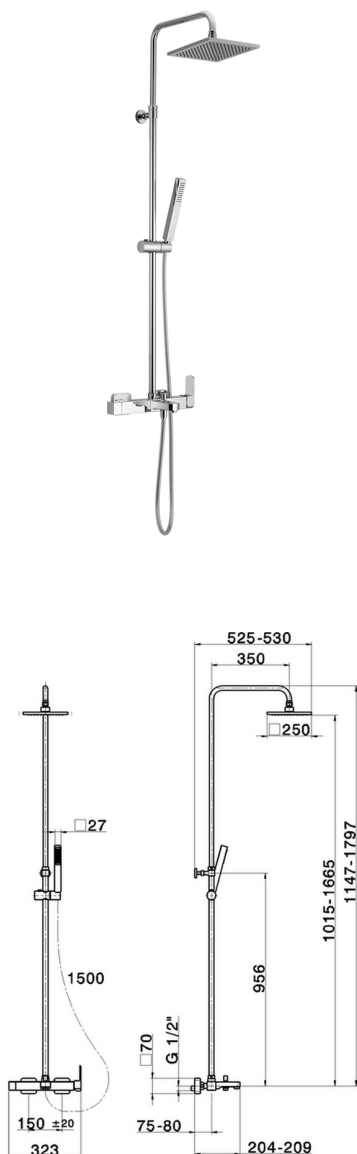

## 3-function single lever bath set COLUMNS\_DD004121

MODEL **DD004121**

3-function single lever bath set, 2-outlet diverter, adjustable riser column, sliding shower bracket, ABS 27x27mm one spray minimalist square handshower, 250x250 mm Brass square showerhead 8 mm thick, 150 cm smooth SILVERFLEX Flexible Hose

AVAILABLE FINISHINGS

CHARACTERISTICS

Cartridge Spare Parts **ZZ95409000**

**35 mm Cartridge**

### EcoStop

EcoStop feature limits water flow to approximately 50% of maximum output with one point of resistance on setting. Push slightly past the middle stop only when full water output is required. This will save water up to 50%.

### DeviaStop

The Huber Devia Stop technology allows to adjust the water flow and to direct it to the selected output point (overhead soaker, hand shower, etc).

2026-05-17