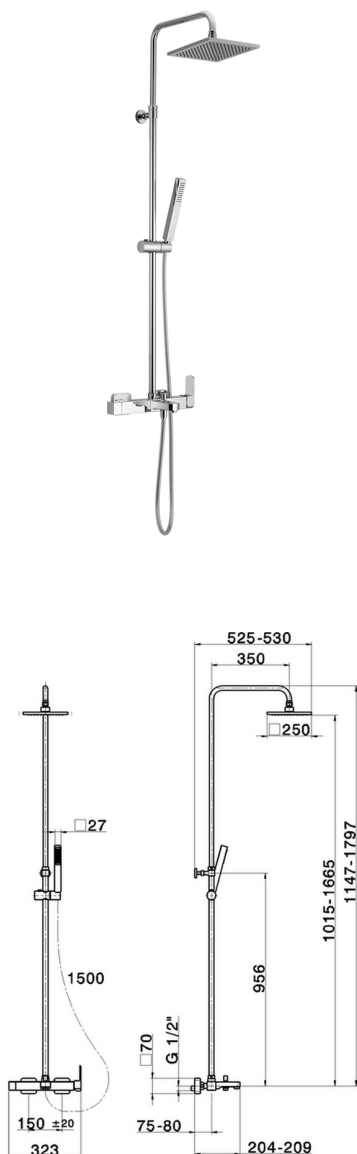

3-function single lever bath set COLUMNS_DD004121

MODEL **DD004121**

3-function single lever bath set, 2-outlet diverter, adjustable riser column, sliding shower bracket, ABS 27x27mm one spray minimalist square handshower, 250x250 mm Brass square showerhead 8 mm thick, 150 cm smooth SILVERFLEX Flexible Hose

AVAILABLE FINISHINGS

CHARACTERISTICS

Cartridge Spare Parts **ZZ95409000**

35 mm Cartridge

EcoStop

EcoStop feature limits water flow to approximately 50% of maximum output with one point of resistance on setting. Push slightly past the middle stop only when full water output is required. This will save water up to 50%.

DeviaStop

The Huber Devia Stop technology allows to adjust the water flow and to direct it to the selected output point (overhead soaker, hand shower, etc).

2026-04-05