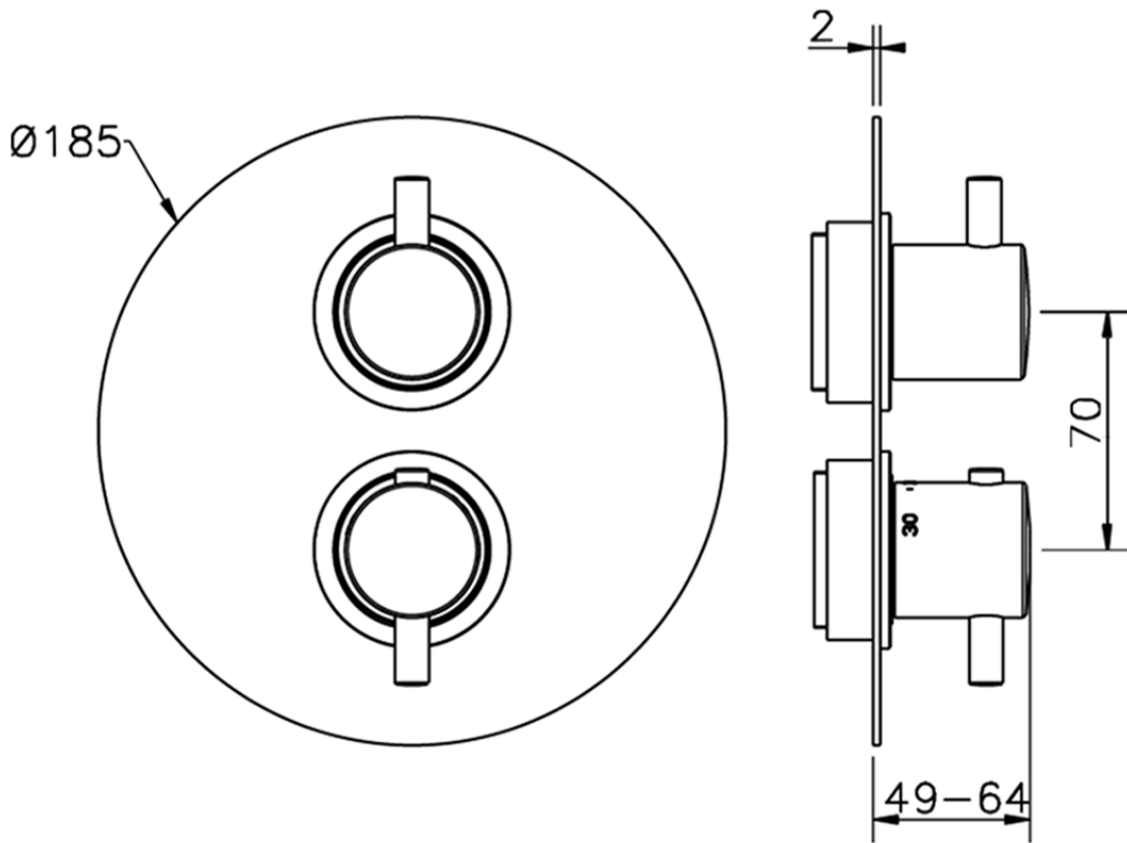

Exposed part for con.thermo.shower valve, 2-outlet THERMO_MT018100

MT018100

<https://en.huberitalia.com/exposed-part-for-con-thermo-shower-valve-2-outlet-thermo-mt018100>

Piastra/Plate/Plaque/Platte/Placa

2-3mm: XX 25-40 YY 76-91

10 mm: XX 16-31 YY 65-80

ZB018101

<https://en.huberitalia.com/2-outlet-concealed-thermostatic-shower-valve-concealed-zb018101>

2024-12-22