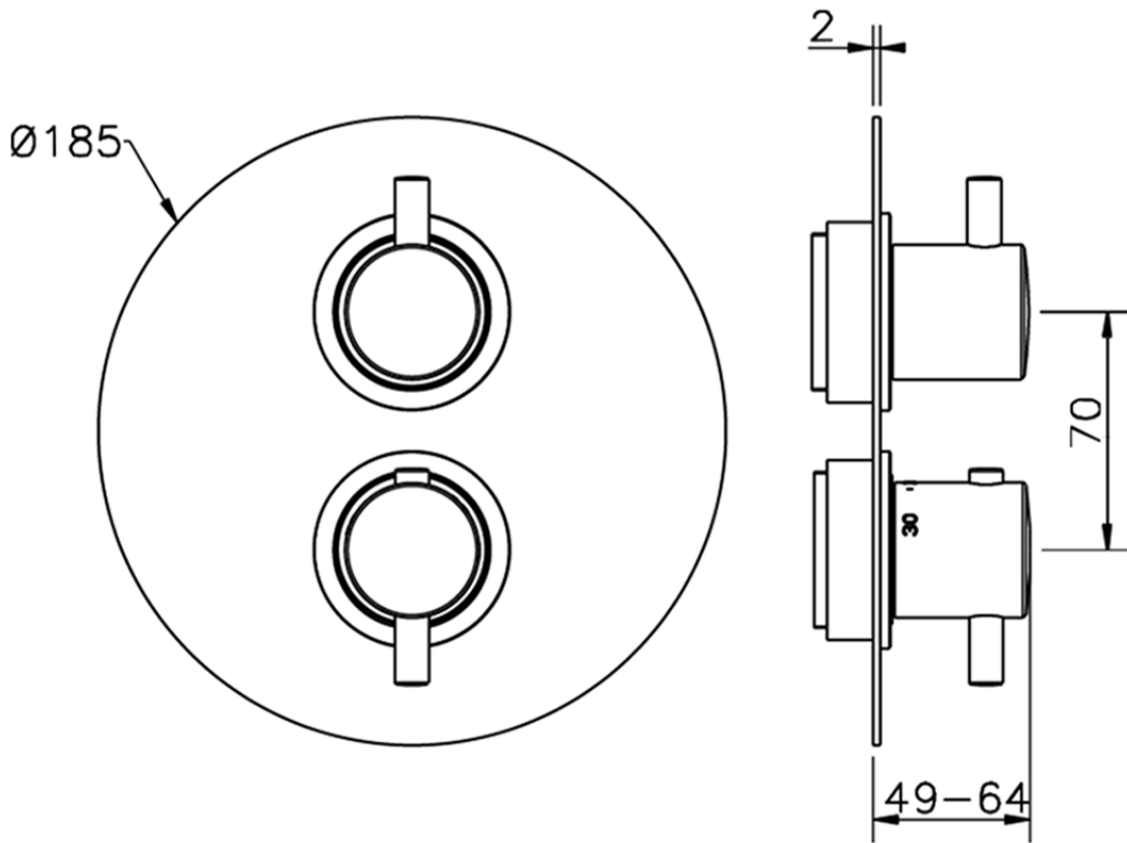

## Exposed part for con.thermo.shower valve, 2-outlet THERMO\_MT018100

MT018100

<https://en.huberitalia.com/exposed-part-for-con-thermo-shower-valve-2-outlet-thermo-mt018100>

## Piastra/Plate/Plaque/Platte/Placa

2-3mm: XX 25-40 YY 76-91

10 mm: XX 16-31 YY 65-80

ZB018101

<https://en.huberitalia.com/2-outlet-concealed-thermostatic-shower-valve-concealed-zb018101>

2024-12-22