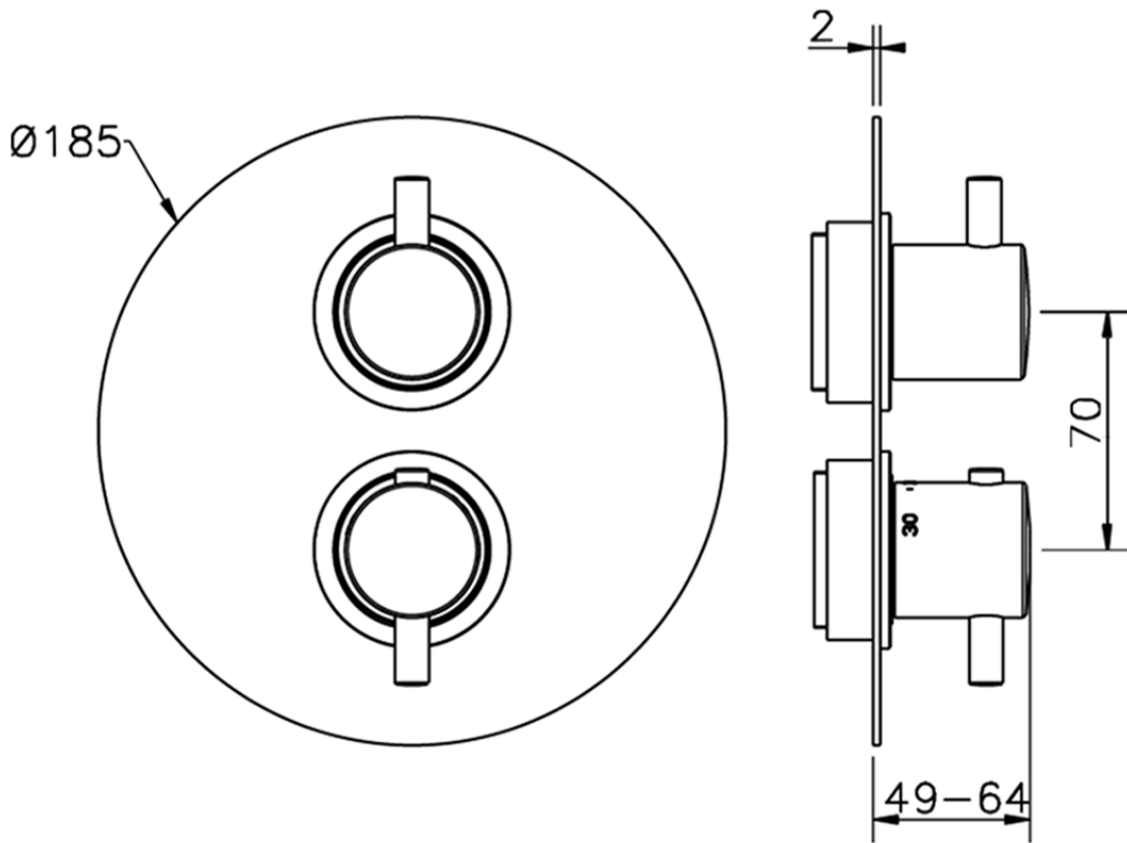

Exposed part for con.thermo.shower valve, 2-outlet THERMO_MT018100

MT018100

<https://en.huberitalia.com/exposed-part-for-con-thermo-shower-valve-2-outlet-thermo-mt018100>

Piastra/Plate/Plaque/Platte/Placa

2-3mm: XX 25-40 YY 76-91

10 mm: XX 16-31 YY 65-80