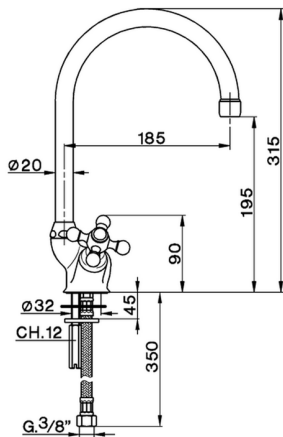

Sink mixer KITCHEN_AR900530

MODEL **AR900530**

Sink mixer, swivel spout, G.3/8" stainless steel flexible hoses

AVAILABLE FINISHINGS

21 21 Chrome

CHARACTERISTICS

2024-12-22